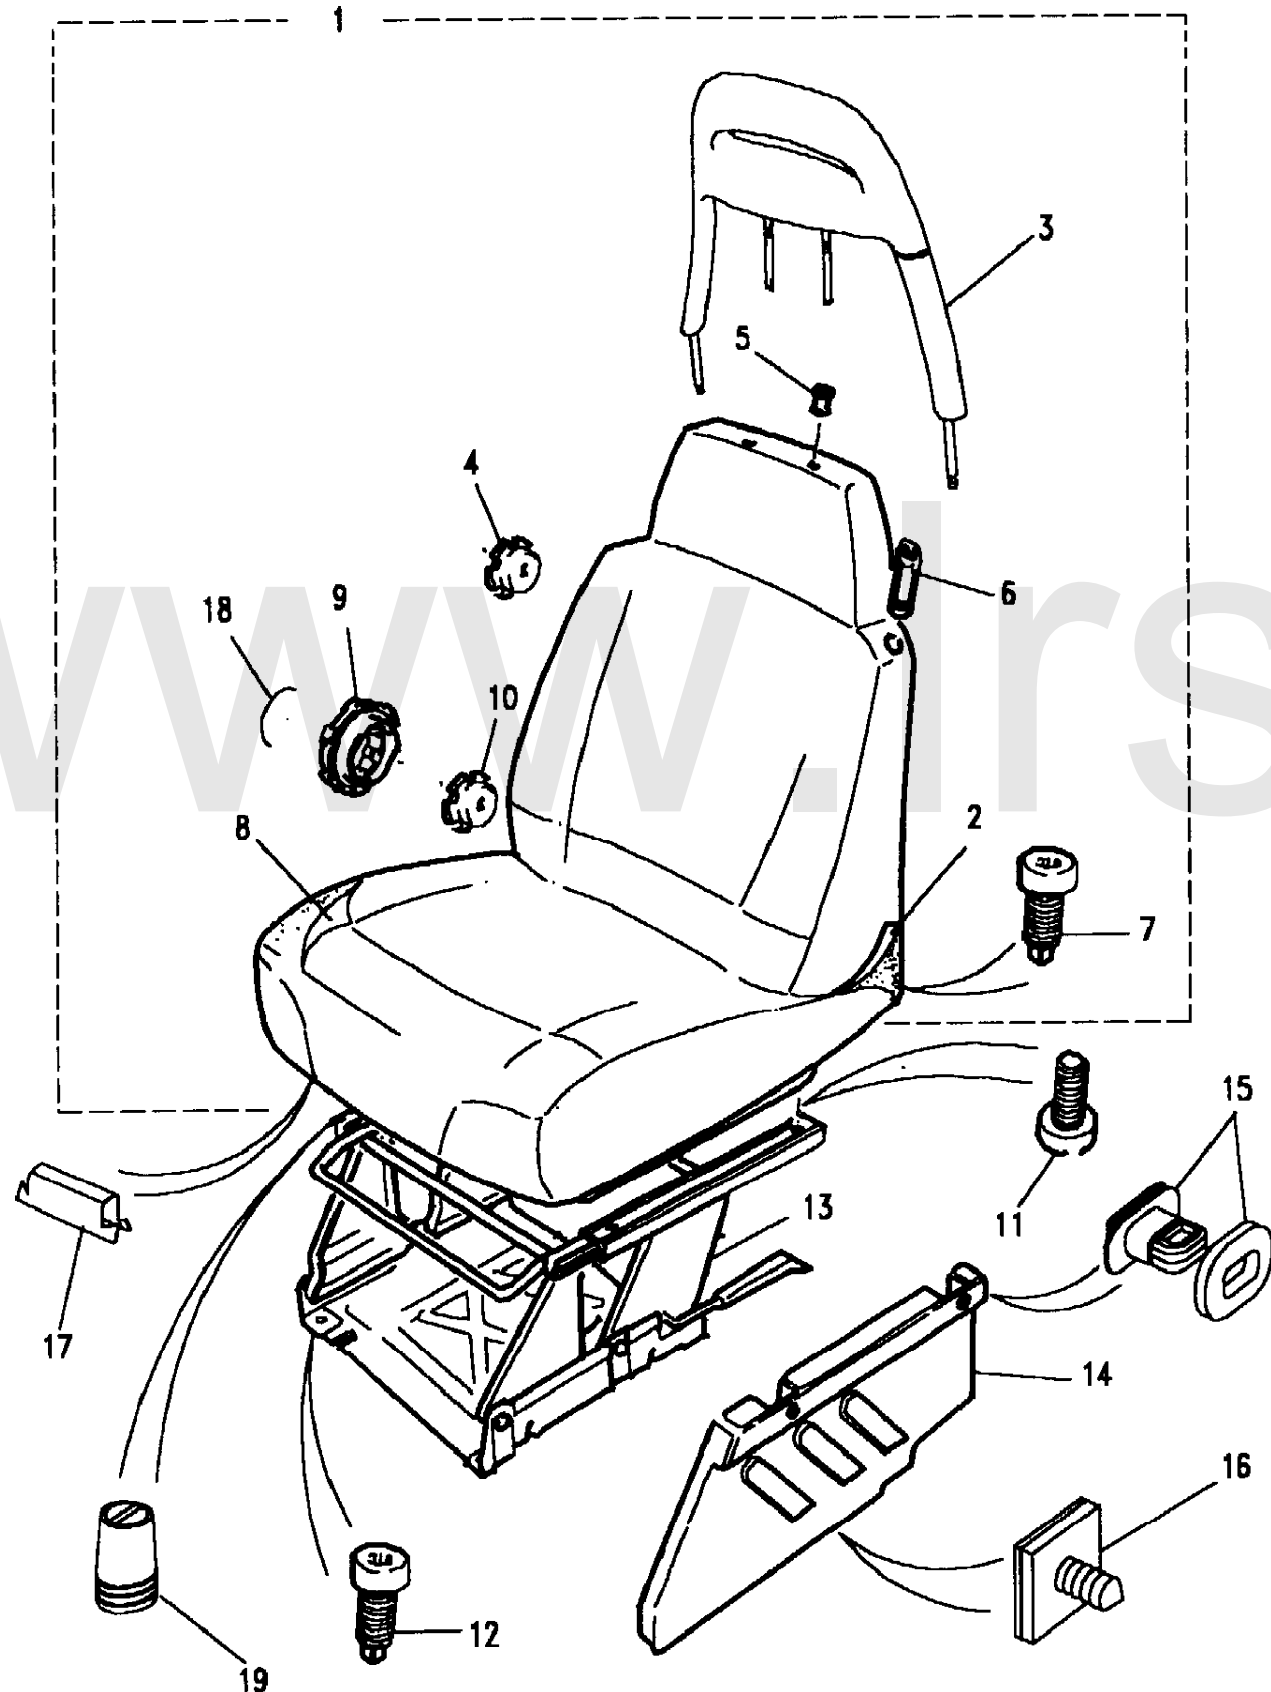

Callout	Name	Application	Remarks & Restrictions	Service No.	Qty
1	Seat-manual front	Change point - VIN begin TA501920, Change point - VIN end WA746541, 5 Door Station Wagon, Less Electric Driver Seat Adjuster, Less Electric Pass.Seat Adjuster	Cloth, RH, Dark Granite	AWR3522LOY	1
		Change point - VIN begin TA163104, Change point - VIN end WA746541, 5 Door Station Wagon, Less Electric Driver Seat Adjuster, Less Electric Pass.Seat Adjuster	Cloth, RH, Bahama Beige	AWR3522SUC	1
		Change point - VIN begin TA501920, Change point - VIN end WA746541, 5 Door Station Wagon, Less Electric Driver Seat Adjuster, Less Electric Pass.Seat Adjuster	Cloth, RH, Bahama Beige	AWR3522SUC	1
		Change point - VIN begin TA163104, Change point - VIN end WA746541, 5 Door Station Wagon, Less Electric Driver Seat Adjuster, Less Electric Pass.Seat Adjuster	Cloth, Dark Granite, LH	AWR3521LOY	1
		Change point - VIN begin TA501920, Change point - VIN end WA746541, 5 Door Station Wagon, Less Electric Driver Seat Adjuster, Less Electric Pass.Seat Adjuster	Cloth, Dark Granite, LH	AWR3521LOY	1
		Change point - VIN begin TA163104, Change point - VIN end WA746541, 5 Door Station Wagon, Less Electric Driver Seat Adjuster, Less Electric Pass.Seat Adjuster	Cloth, Bahama Beige, LH	AWR3521SUC	1
		Change point - VIN begin TA501920, Change point - VIN end WA746541, 5 Door Station Wagon, Less Electric Driver Seat Adjuster, Less Electric Pass.Seat Adjuster	Cloth, Bahama Beige, LH	AWR3521SUC	1
		Change point - VIN end TA700125, 5 Door Station Wagon, Less Electric Driver Seat Adjuster, Less Electric Pass.Seat Adjuster	RH, Dark Granite, Leather	AWR2646LOY	1
		Change point - VIN end TA530158, 5 Door Station Wagon, Less Electric Driver Seat Adjuster, Less Electric Pass.Seat Adjuster	RH, Dark Granite, Leather	AWR2646LOY	1