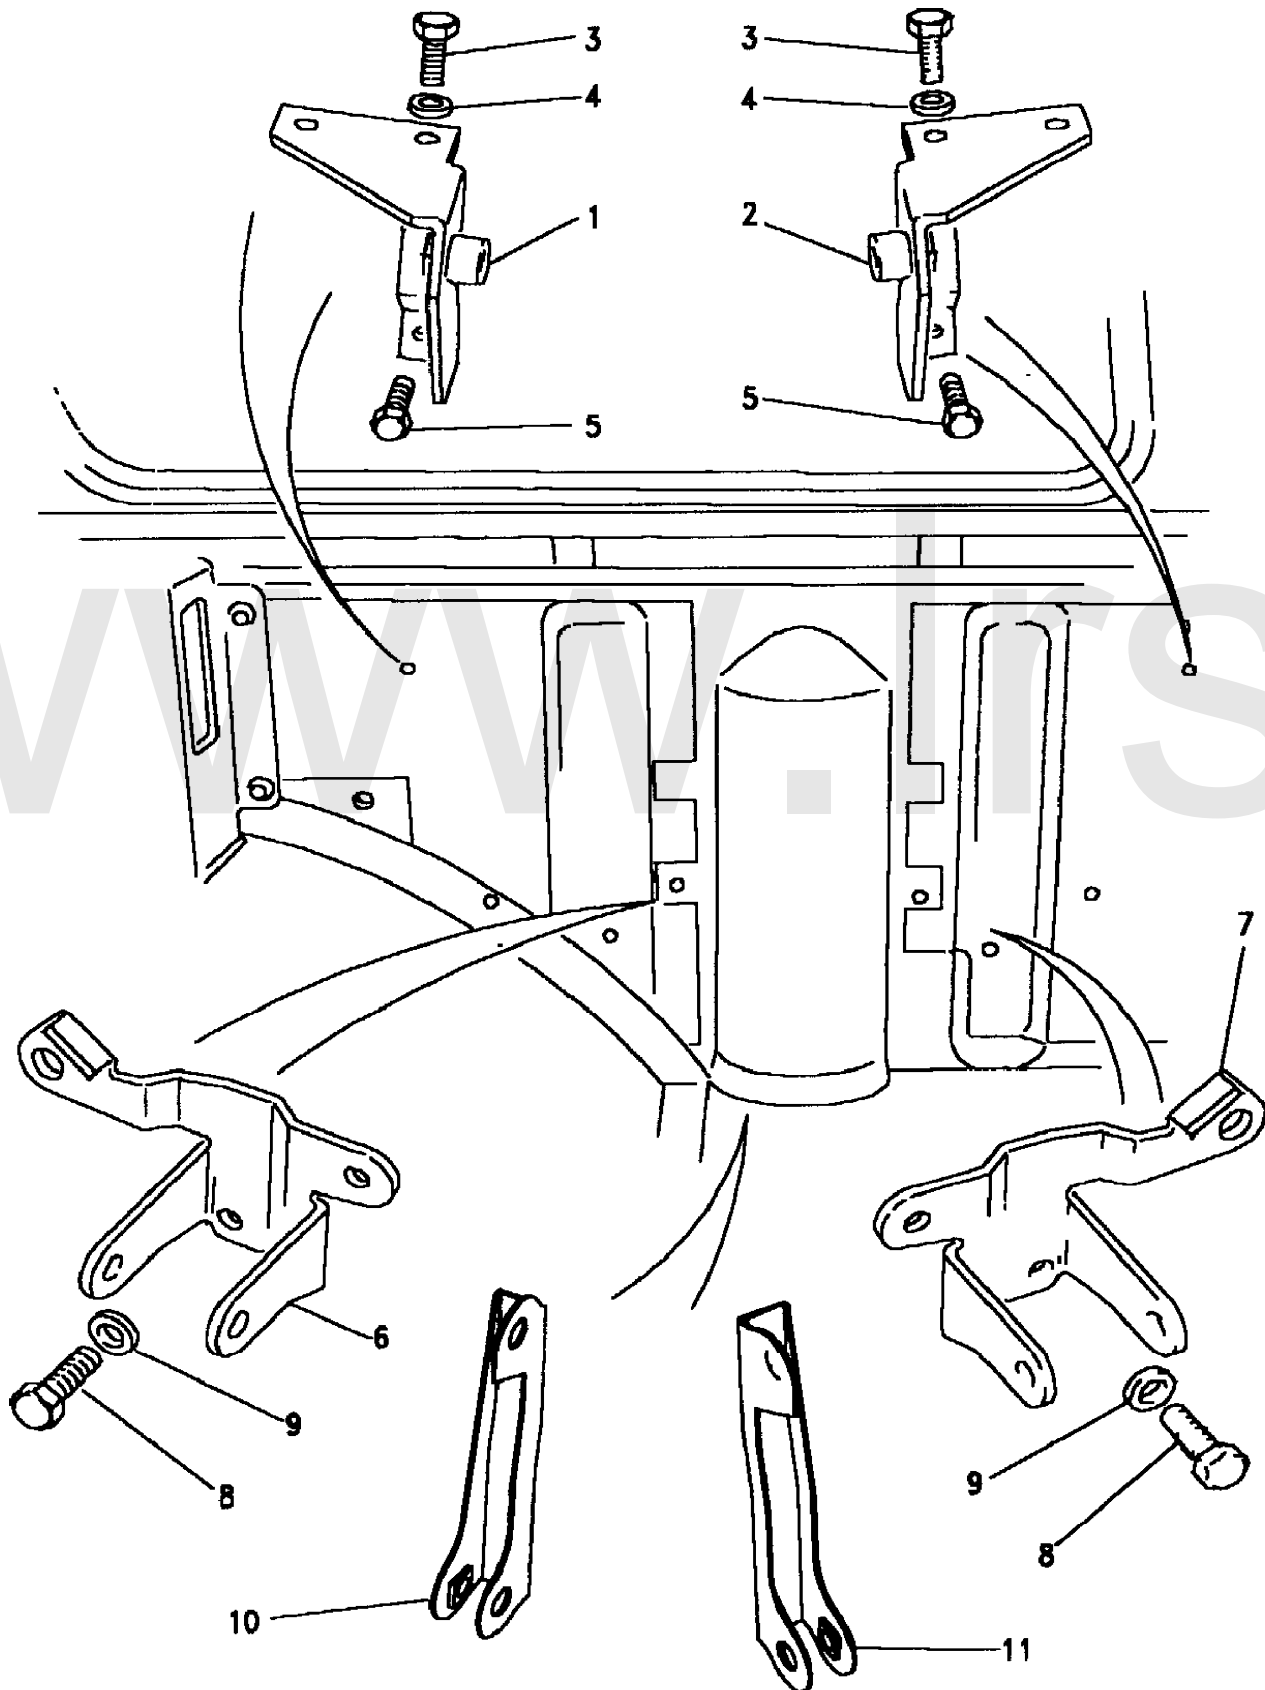

Seats
Seating
Rear Inward Facing-Fixings 1/1

Discovery (FA393361-WA799999)

(CARXKA2A)

Discovery (FA393361-WA799999)

Seats
Seating
Rear Inward Facing-Fixings

Callout	Name	Application	Remarks & Restrictions	Service No.	Qty
1	Bracket assembly-rear seat mounting	Change point - VIN end JA034313	Ash Grey, RH, Upper	MXC6432LUN	1
		Change point - VIN begin KA034314, Change point - VIN end MA104715	Grey, RH, Upper	MXC6432LNF	1
		Change point - VIN begin MA104716	Black, RH, Upper	BTR9852PMA	1
2	Bracket assembly-rear seat mounting	Change point - VIN end JA034313	Ash Grey, Upper, LH	MXC6433LUN	1
		Change point - VIN begin KA034314, Change point - VIN end MA104715	Grey, Upper, LH	MXC6433LNF	1
		Change point - VIN begin MA104716	Black, Upper, LH	BTR9853PMA	1
3	Screw		BRACKET TO BODY, M6 X 20, Flanged Head	FS106207L	8
4	Washer		6MM	WA106041L	8
5	Screw		BRACKET TO BODY, hexagonal head, M5 x 16	SH105161L	4
6	Bracket assembly-rear seat mounting	Change point - VIN end JA034313	Ash Grey, RH, Lower	MXC6434LUN	1
		Change point - VIN begin KA034314, Change point - VIN end MA104715	Grey, RH, Lower	MXC6434LNF	1
		Change point - VIN begin MA104716	Black, RH, Lower	BTR9854PMA	1
7	Bracket assembly-rear seat mounting	Change point - VIN end JA034313	Ash Grey, Lower, LH	MXC6435LUN	1
		Change point - VIN begin KA034314, Change point - VIN end MA104715	Grey, Lower, LH	MXC6435LNF	1
		Change point - VIN begin MA104716	Black, Lower, LH	BTR9855PMA	1
8	Screw		BRACKET TO BODY, Flanged Head, M8 x 20	FS108201L	8
9	Washer		M8	WC108051L	8
10	Bracket		RH	STC1691	1
11	Bracket		LH	STC1692	1