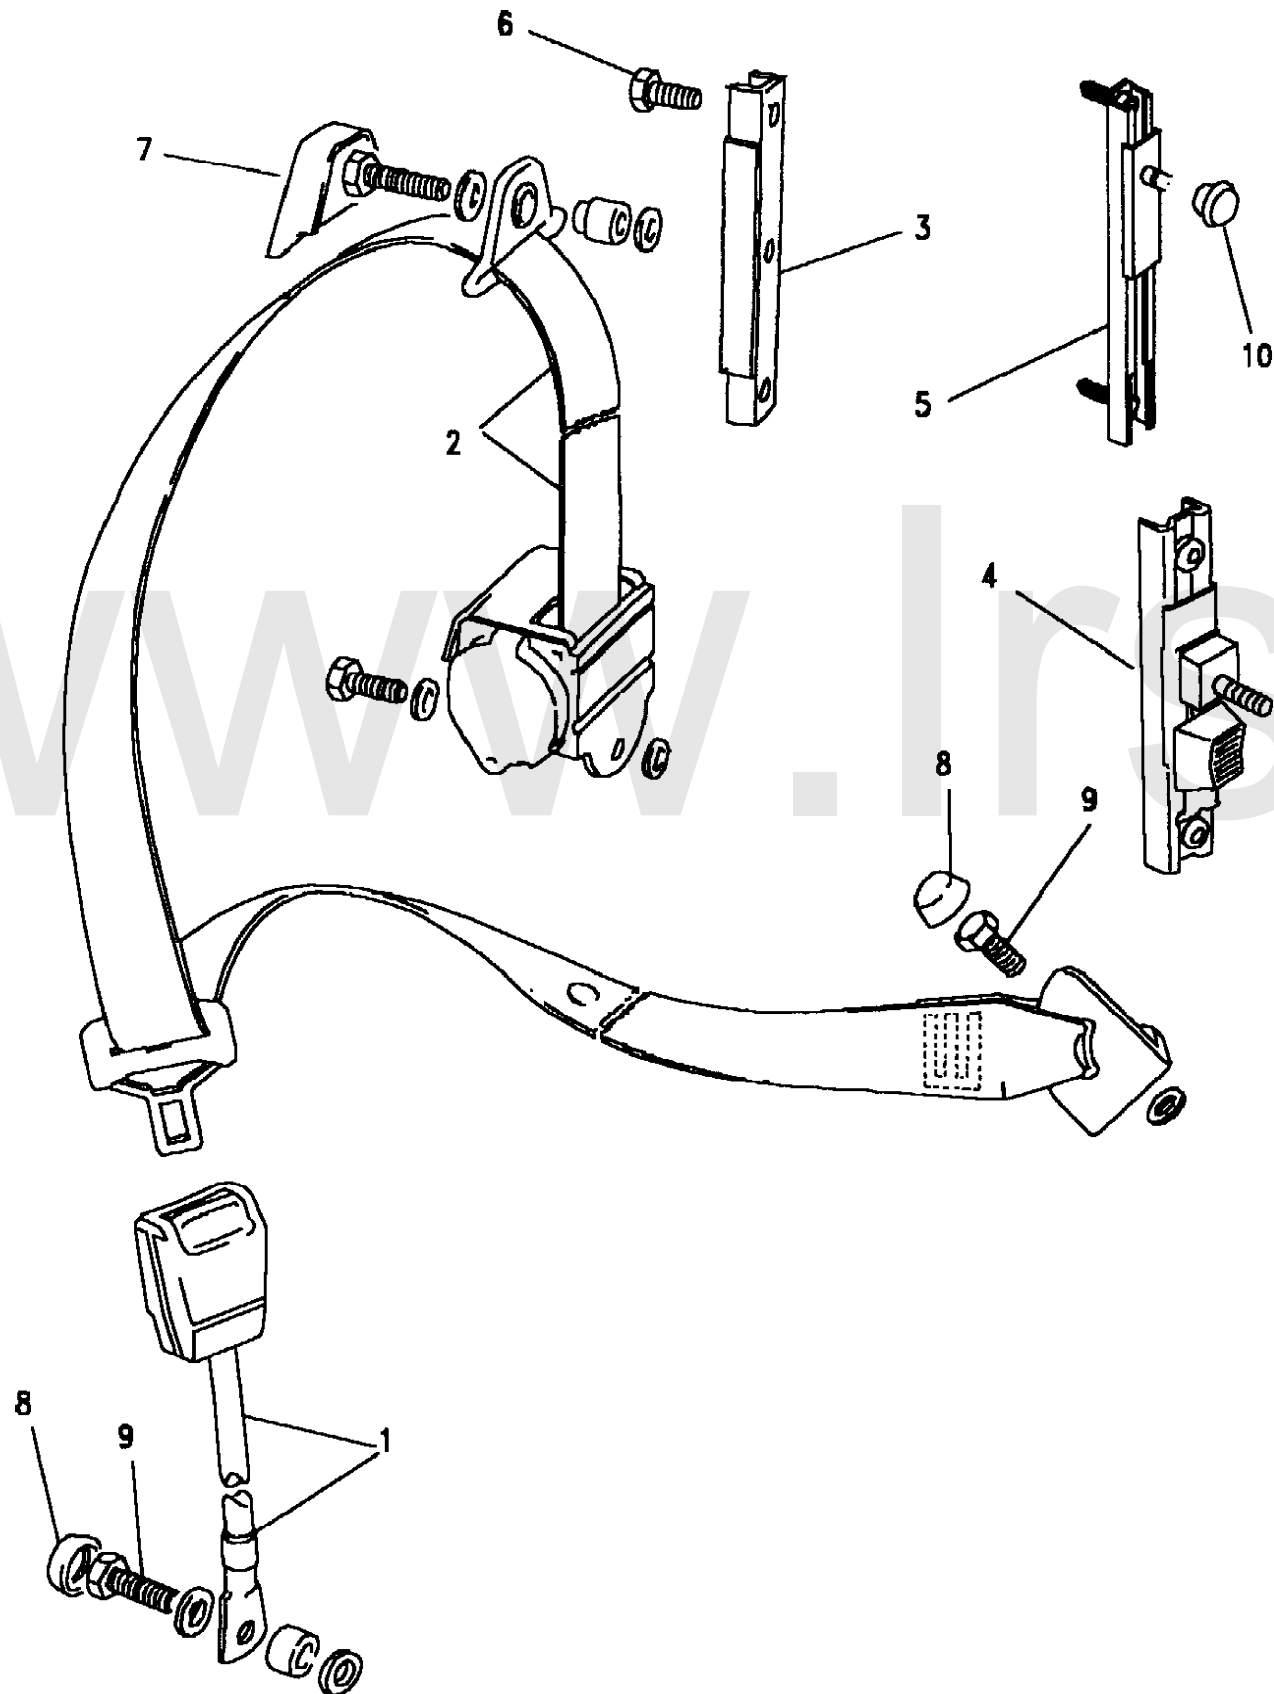

Seats
Seat Belts
Seat Belt Assembly-Front 2/2

Discovery (FA393361-WA799999)
(CARXPA2A)

Discovery (FA393361-WA799999)

Seats
Seat Belts
Seat Belt Assembly-Front

Callout	Name	Application	Remarks & Restrictions	Service No.	Qty
2	Seat Belt	Change point - VIN end JA034313	RH	STC1743	1
		Change point - VIN end JA034313	LH	STC1744	1
		(+)"CDN/MEX/USA"	Passenger	EVB110490	1
		(+)"CDN/MEX/USA"	Driver	EVB110500	1
		Change point - VIN begin KA034314	Ash Grey, RH	STC870LNF	1
3	Seatbelt-anchor	3 Door Station Wagon		MXC2707	2
4	Adjuster seatbelt height	Change point - VIN end KA034313, 5 Door Station Wagon		MUC2564	2
5	Adjuster seatbelt height	Change point - VIN begin KA034314, 5 Door Station Wagon		BTR2125	2
6	Screw		anchor to body, M8 x 25, hexagonal socket, high tensile	SX108251	4
7	Cover-front seat belt upper anchorage		Ash	BTR717LUN	2
8	Cap-seat belt bolt head	Change point - VIN end HA009343	Ash	STC13LUN	4
		Change point - VIN begin HA009344, Change point - VIN end KA034313	Ash	BTR1884LUN	4
		Change point - VIN begin KA034314, Change point - VIN end LA073074	Black	BTR1884PMA	4
			Ash Grey	BTR1884LNF	4
		Change point - VIN begin LA073075	Ash Grey	BTR8356LNF	4
9	Bolt	3 Door Station Wagon	sear belt lower anchorage	BTR2188	2
10	Knob-front seat belt adjuster mechanism		Bahama Beige	BTR5811SUC	2
			Sonar Blue	BTR5811JUL	2
		Change point - VIN begin LA081473	Dark Granite	BTR5811LOY	1
[900]	Kit-seat belt fixing			STC1180	1