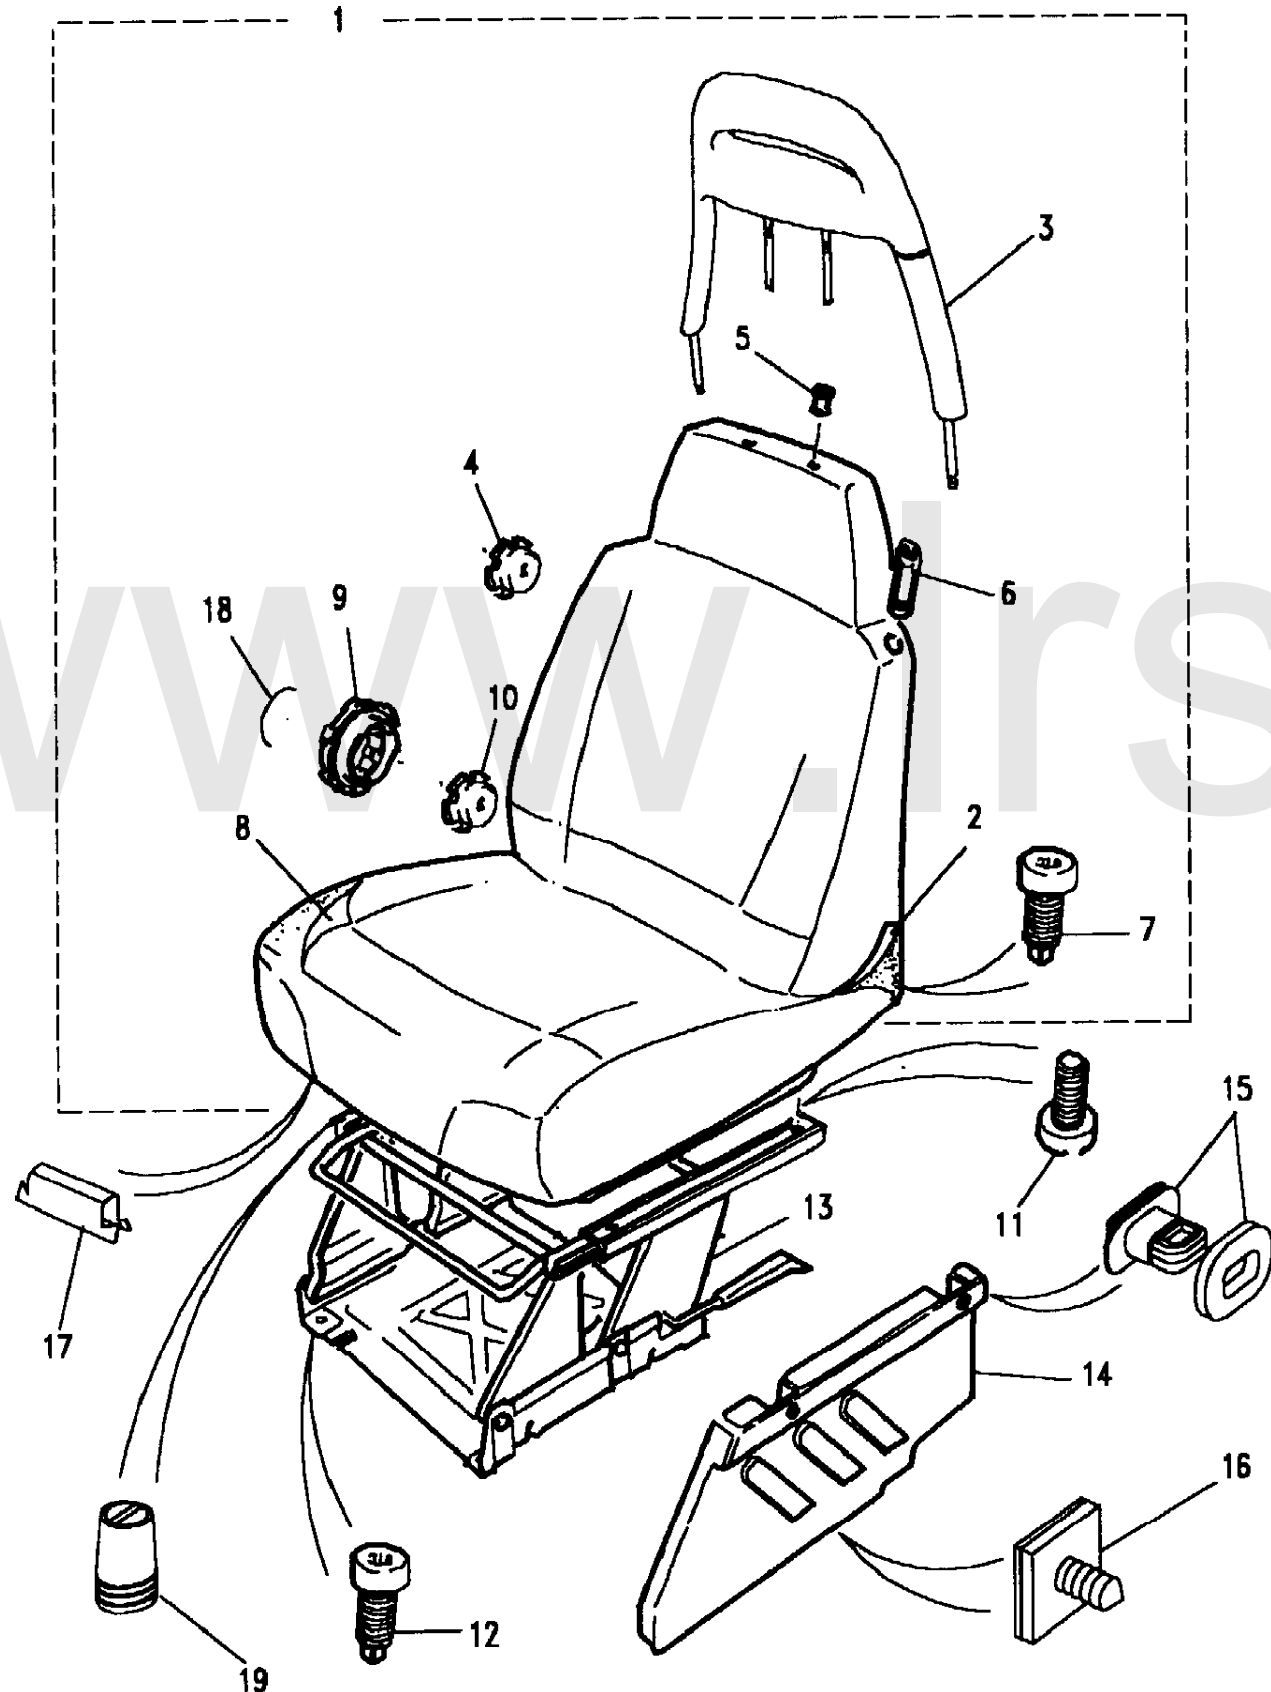

Seats
Seating
Front Seat Assembly 12/12

Discovery (FA393361-WA799999)
(CARXEA3A)

Discovery (FA393361-WA799999)

Seats
Seating
Front Seat Assembly

Callout	Name	Application	Remarks & Restrictions	Service No.	Qty
[902]	Fastener-fir tree	Change point - VIN begin TA501920, 3 Door Station Wagon, Less Electric Driver Seat Adjuster, Less Electric Pass.Seat Adjuster	Ash Grey	MXC3130LNF	4