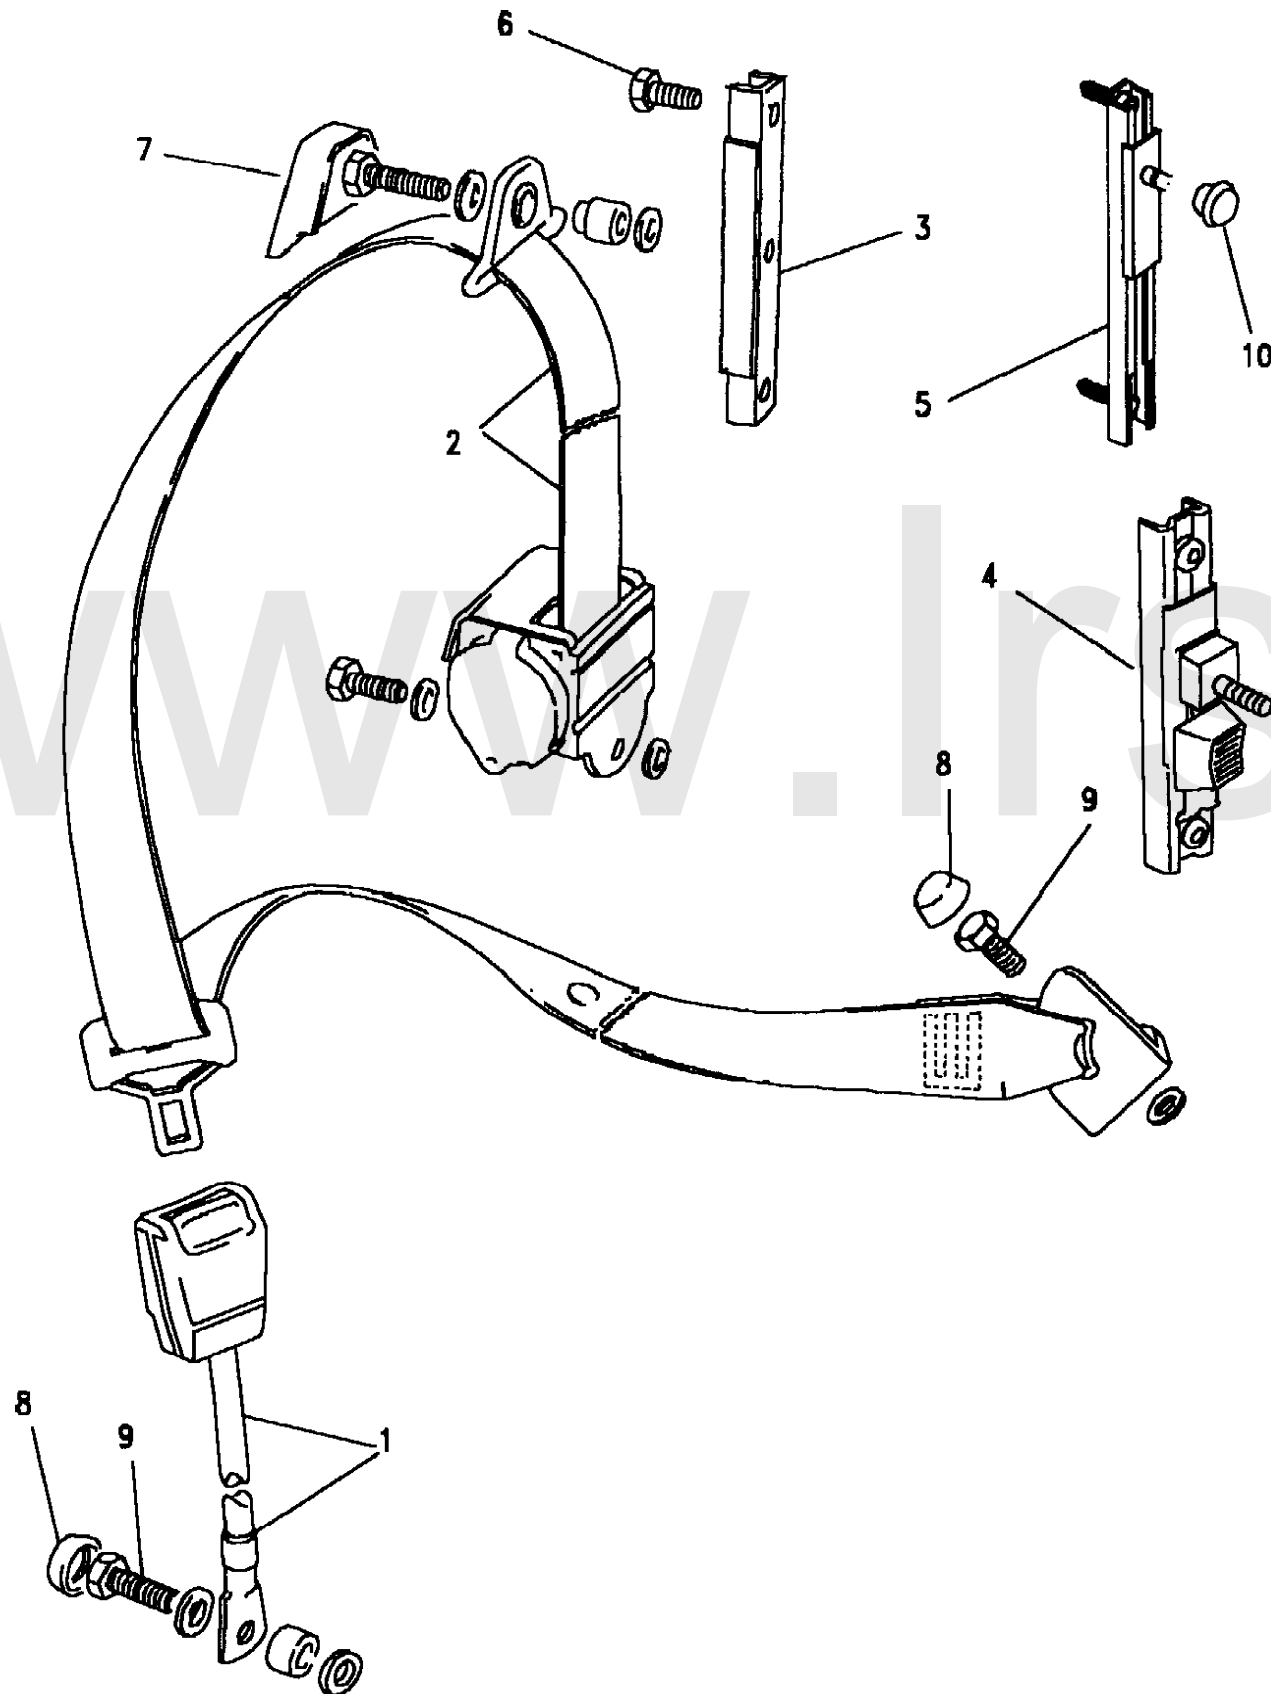

Callout	Name	Application	Remarks & Restrictions	Service No.	Qty		
1	Buckle-front seat belt	Change point - VIN end JA034313	Ash Grey, non audible	MWC3988LUN	2		
		Change point - VIN end JA034313	Ash Grey, audible	MXC2708LUN	2		
		Change point - VIN begin KA034314, Change point - VIN end LA081472	Grey, non audible	MWC3988LNF	2		
		Change point - VIN begin KA034314, Change point - VIN end LA081472	Grey, audible	MXC2708LNF	2		
		Change point - VIN begin LA071473, Change point - VIN end TA534104	Grey, non audible	BTR8737LNF	2		
		Change point - VIN begin LA071473, Change point - VIN end TA703236	Grey, non audible	BTR8737LNF	2		
		Change point - VIN begin LA071473, Change point - VIN end TA534104	Grey, audible	BTR8738LNF	2		
		Change point - VIN begin LA071473, Change point - VIN end TA703236	Grey, audible	BTR8738LNF	2		
		Change point - VIN begin VA534104, Change point - VIN end VA728294, 3 Door Station Wagon, (+)"GCC"	Grey, audible, LH	AWR3805LNF	1		
		Change point - VIN begin VA703237, Change point - VIN end VA728294, 3 Door Station Wagon, (+)"GCC"	Grey, audible, LH	AWR3805LNF	1		
		Change point - VIN begin VA728295, 3 Door Station Wagon, (+)"GCC"	Grey, audible, LH	AWR7034LNF	1		
		Change point - VIN begin VA534104, Change point - VIN end VA728294, 3 Door Station Wagon, (-)"GCC"	Grey, LH	AWR3807LNF	1		
		Change point - VIN begin VA703237, Change point - VIN end VA728294, 3 Door Station Wagon, (-)"GCC"	Grey, LH	AWR3807LNF	1		
		Change point - VIN begin VA728295, 3 Door Station Wagon, (-)"GCC"	Grey, LH	AWR7033LNF	1		
		Change point - VIN begin VA534104, Change point - VIN end VA728294, 3 Door Station Wagon, (-)"GCC"	Grey, RH	AWR3806LNF	1		
		Change point - VIN begin VA703237, Change point - VIN end VA728294, 3 Door Station Wagon, (-)"GCC"	Grey, RH	AWR3806LNF	1		
		Change point - VIN begin VA728295, 3 Door Station Wagon, (-)"GCC"	Grey, RH	AWR7032LNF	1		
		2	Seat Belt	Change point - VIN begin KA034314	Ash Grey, LH	STC869LNF	1