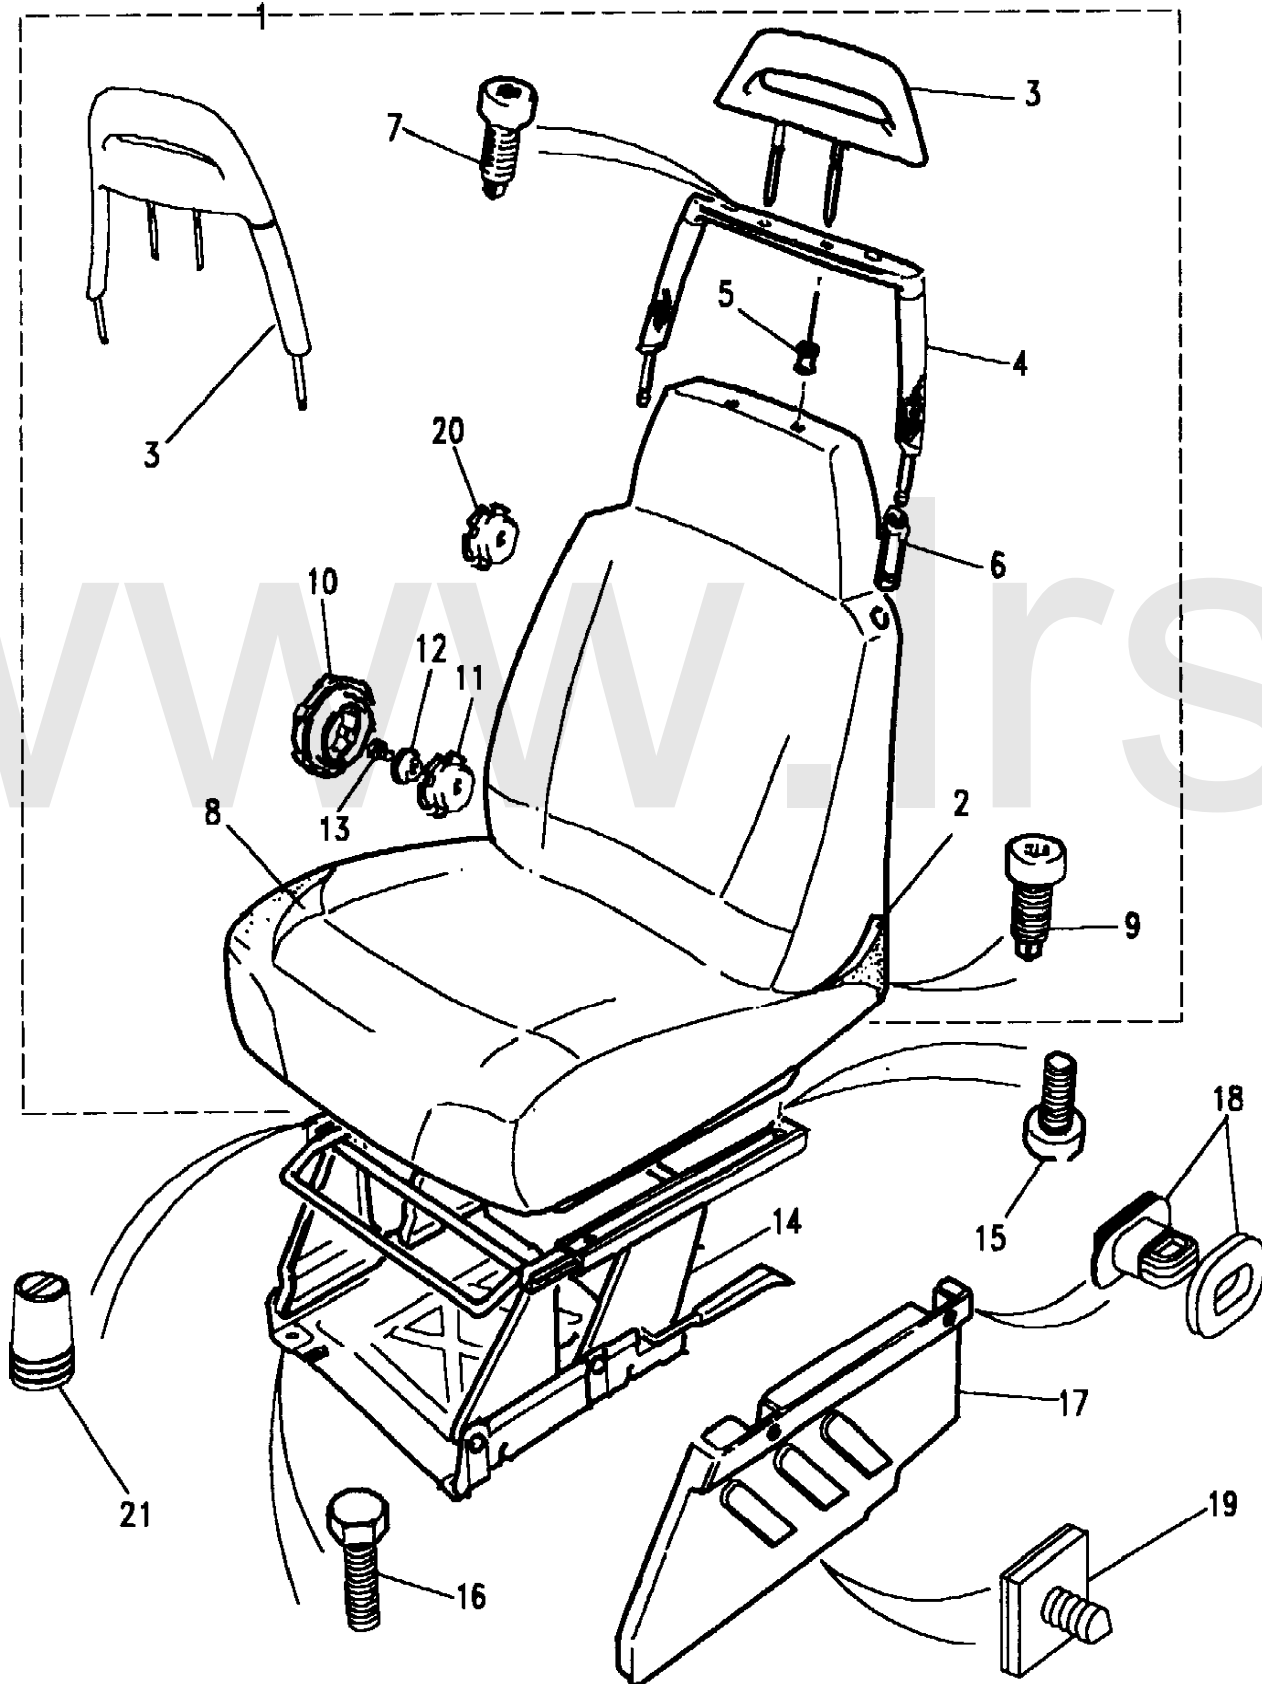

Callout	Name	Application	Remarks & Restrictions	Service No.	Qty
3	Headrest assembly	Change point - VIN begin HA460745, Change point - VIN end LA081991, Less Electric Driver Seat Adjuster, Less Electric Pass.Seat Adjuster	Bahama Beige	BTR437SUC	2
		Change point - VIN begin MA081992, Less Electric Driver Seat Adjuster, Less Electric Pass.Seat Adjuster	Dark Granite	BTR437LOY	2
		Change point - VIN begin MA081992, Less Electric Driver Seat Adjuster, Less Electric Pass.Seat Adjuster	Beige	BTR437SUD	2
		Change point - VIN begin MA081992, Less Electric Driver Seat Adjuster, Less Electric Pass.Seat Adjuster	Bahama Beige	BTR437SUC	2
4	Handle-front headrest grab	Change point - VIN end HA460744	Sonar Blue	MWC9704JUN	2
5	Escutcheon-headrest	Change point - VIN end JA031559	Black	MUC2338PMA	4
		Change point - VIN begin JA031560	Winchester Grey	BTR3636LUL	4
		Change point - VIN begin JA031560	Sorrel Brown	BTR3636SUA	4
		Change point - VIN begin MA081992	Dark Granite	BTR3636LOY	4
6	Insert-front headrest grab handle	Change point - VIN begin MA081992	Sonar Blue	MWC9719JUL	4
			Bahama Beige Dark Granite	MWC9719SUC MWC9719LOY	4 4
7	Screw		grab handle to squab, M8	MWC9705	4
8	Cover assembly-front seat cushion	Change point - VIN end KA053216, Less Electric Driver Seat Adjuster, Less Electric Pass.Seat Adjuster	Sonar Blue	MXC7872JUL	2
			Bahama Beige	MXC7872SUC	2
			Sonar Blue	BTR9753JUL	2