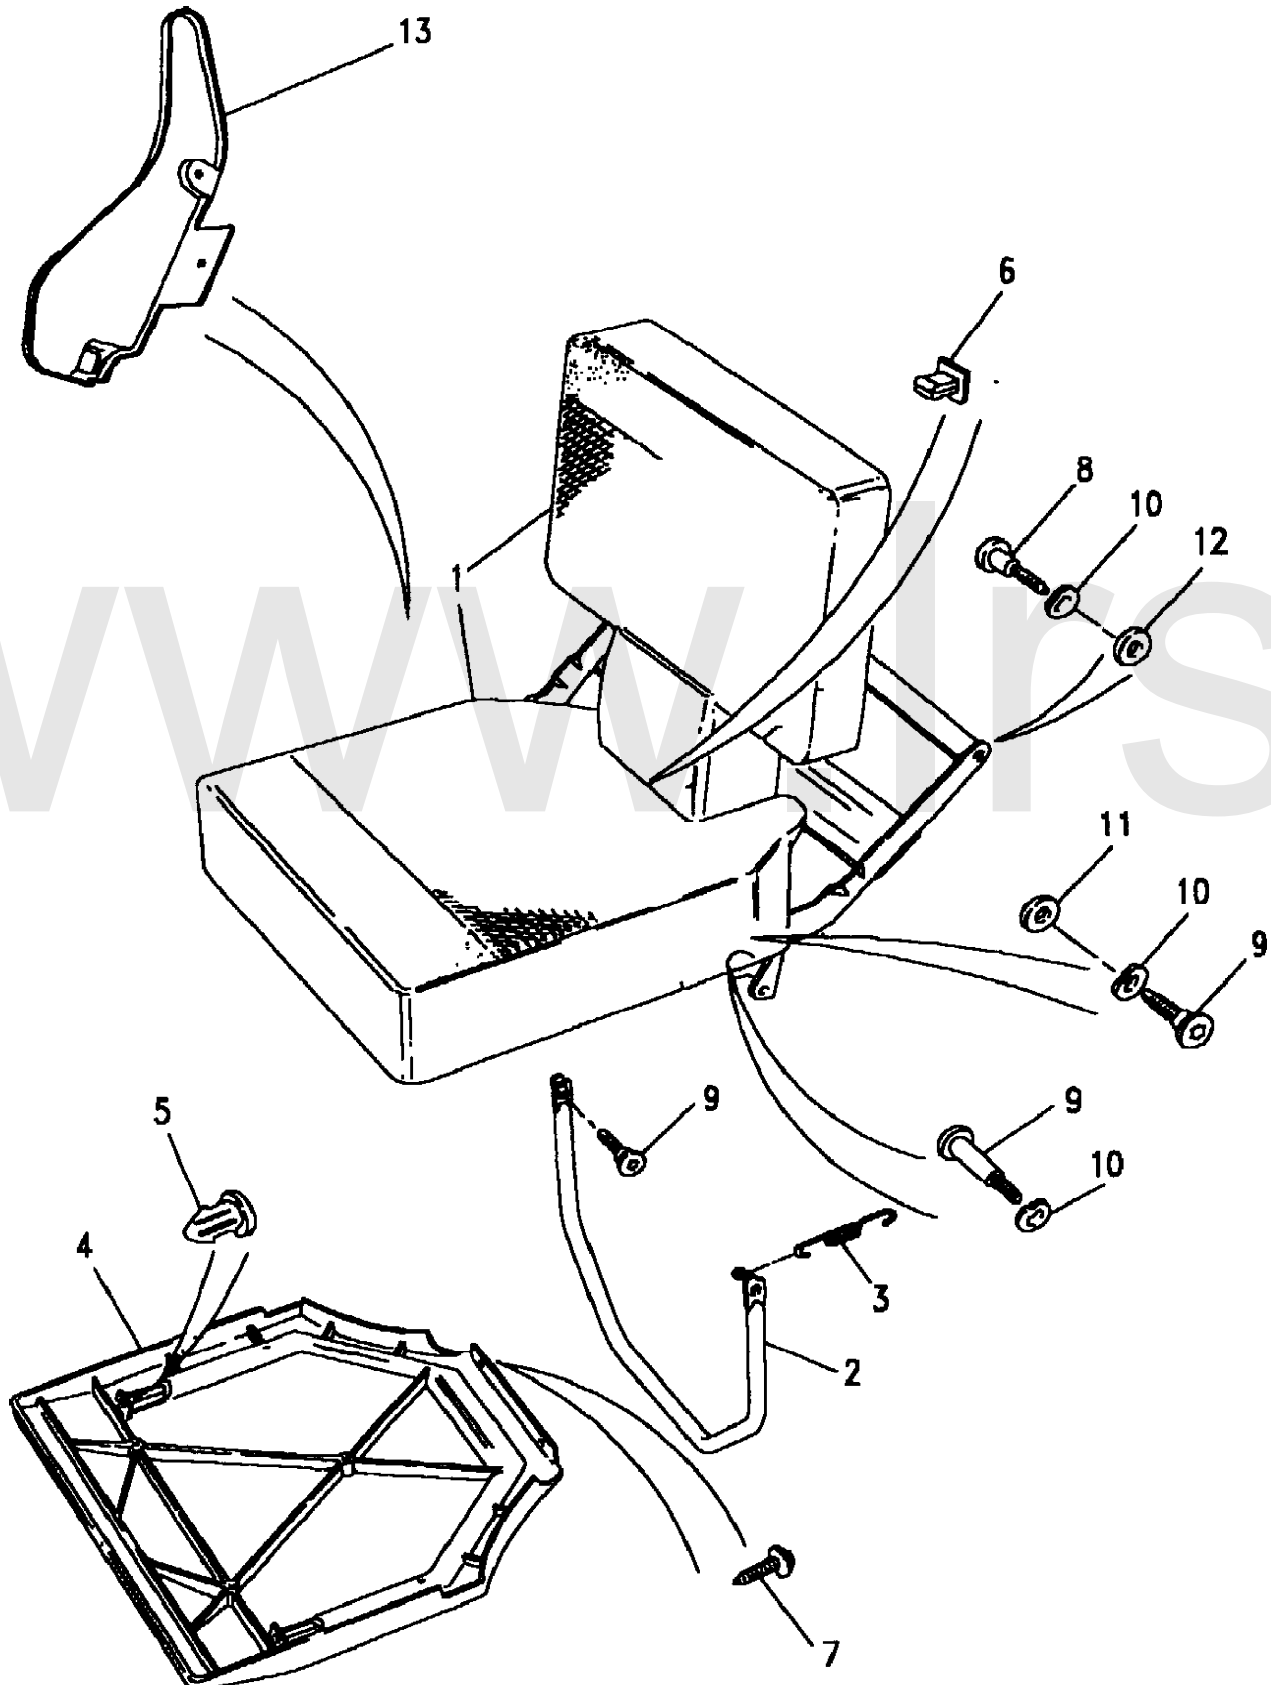

Seats
Seating
Inward Facing 3/4

Discovery (FA393361-WA799999)
(CARXKA1A)

Discovery (FA393361-WA799999)

Seats
Seating
Inward Facing

Callout	Name	Application	Remarks & Restrictions	Service No.	Qty
[901]	Kit-seat-rear-inward	Change point - VIN end LA081991	Cloth, Blue., LH	RTC9549	1
		Change point - VIN end LA081991	Cloth, Beige, RH	STC8038	1
		Change point - VIN end LA081991	Cloth, Beige, LH	STC8039	1
		Change point - VIN begin MA081992, Change point - VIN end MA163103	Cloth, RH, Plain., Dark Granite	STC8462LOY	1
		Change point - VIN begin MA081992, Change point - VIN end MA501919	Cloth, RH, Plain., Dark Granite	STC8462LOY	1
		Change point - VIN begin MA081992, Change point - VIN end MA163103	Cloth, Plain., Dark Granite, LH	STC8461LOY	1
		Change point - VIN begin MA081992, Change point - VIN end MA501919	Cloth, Plain., Dark Granite, LH	STC8461LOY	1
		Change point - VIN begin MA081992, Change point - VIN end MA163103	Cloth, Beige, RH	STC8802SUD	1
		Change point - VIN begin MA081992, Change point - VIN end MA501919	Cloth, Beige, RH	STC8802SUD	1
		Change point - VIN begin MA081992, Change point - VIN end MA163103	Cloth, Beige, LH	STC8801SUD	1
		Change point - VIN begin MA081992, Change point - VIN end MA501919	Cloth, Beige, LH	STC8801SUD	1
		Change point - VIN begin TA163104	Cloth, RH, Plain., Dark Granite	STC7577LOY	1
		Change point - VIN begin TA501920	Cloth, RH, Plain., Dark Granite	STC7577LOY	1
		Change point - VIN begin TA163104	Cloth, Plain., Dark Granite, LH	STC7578LOY	1
		Change point - VIN begin TA501920	Cloth, Plain., Dark Granite, LH	STC7578LOY	1
		Change point - VIN begin TA163104	Cloth, RH, Plain., Bahama Beige	STC7579SUC	1
		Change point - VIN begin TA501920	Cloth, RH, Plain., Bahama Beige	STC7579SUC	1
		Change point - VIN begin TA163104	Cloth, Plain., Bahama Beige, LH	STC7580SUC	1
		Change point - VIN begin TA501920	Cloth, Plain., Bahama Beige, LH	STC7580SUC	1
		Change point - VIN begin MA104716, Change point - VIN end TA534103	RH, Bahama Beige, Leather	STC8852SUC	1
		Change point - VIN begin MA104716, Change point - VIN end TA703236	RH, Bahama Beige, Leather	STC8852SUC	1
		Change point - VIN begin MA104716, Change point - VIN end TA534103	Bahama Beige, LH, Leather	STC8851SUC	1
		Change point - VIN begin MA104716, Change point - VIN end TA703236	Bahama Beige, LH, Leather	STC8851SUC	1
		Change point - VIN begin VA534104	Bahama Beige, LH, Leather	STC7675SUC	1
		Change point - VIN begin VA703237	Bahama Beige, LH, Leather	STC7675SUC	1