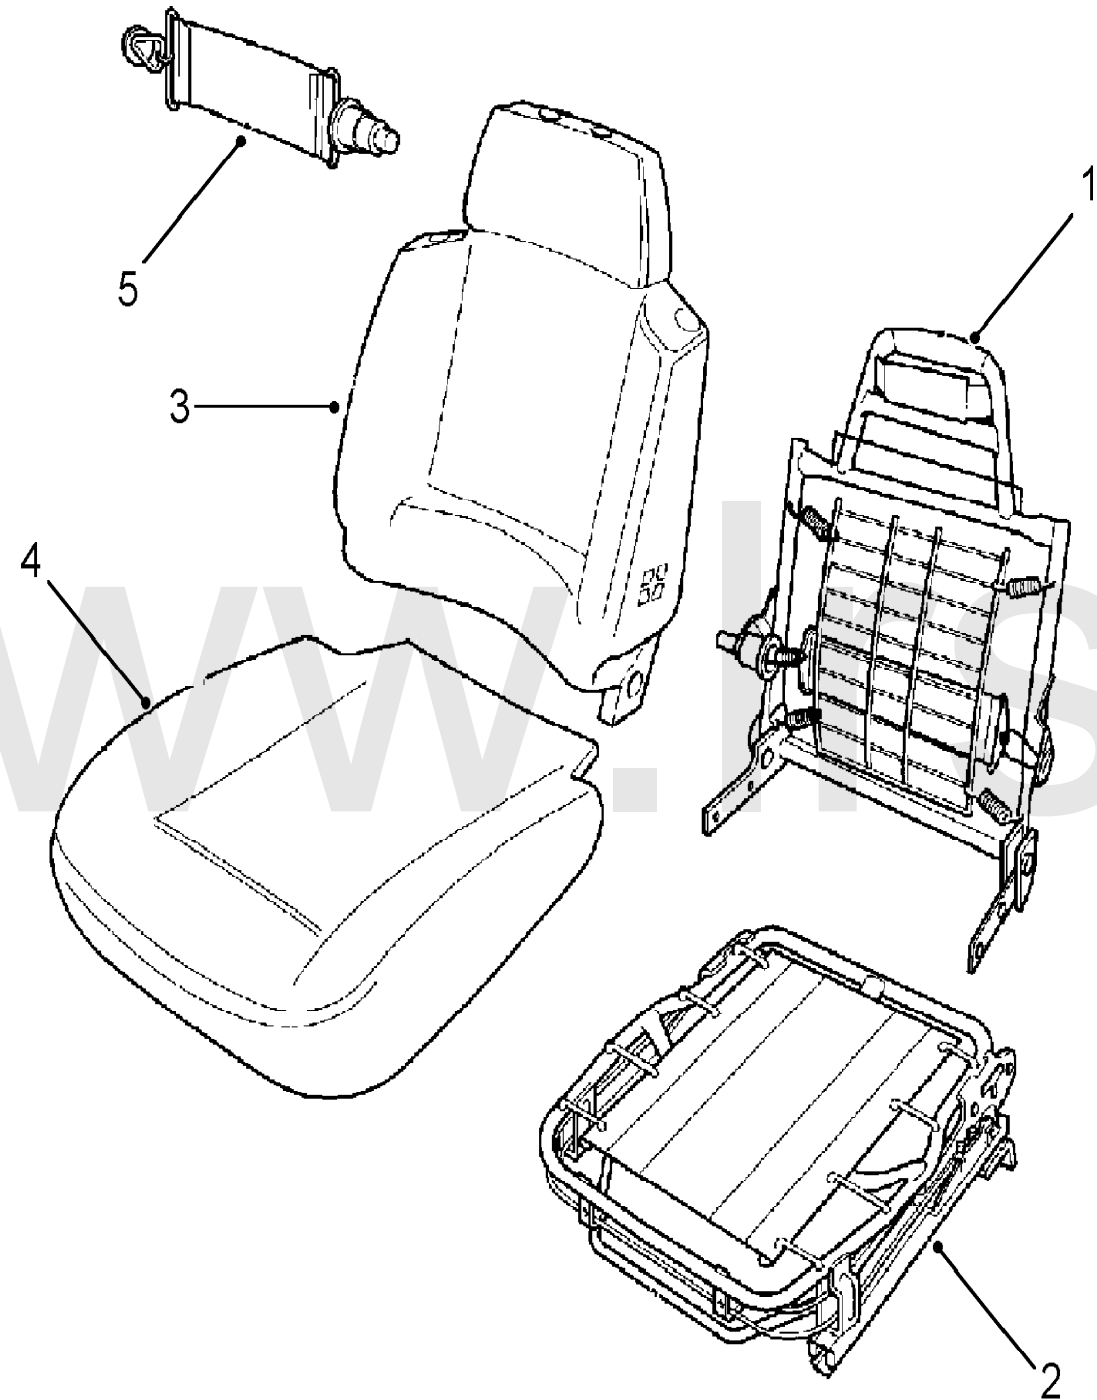

Seats
Seating
Front-Frames-Electric 1/1

Discovery (FA393361-WA799999)
(CARXEE2A)

Discovery (FA393361-WA799999)

Seats
Seating
Front-Frames-Electric

Callout	Name	Application	Remarks & Restrictions	Service No.	Qty
1	Frame-assembly-seat-front-electric		Electric seats	AWR2116	1
2	Foam cushion		Electric seats	AWR2118	1
3	Foam-squab		Electric seats	AWR2117	1
4	Diaphragm.		Electric seats	AWR2416	1
5	Diaphragm-rear outer front seat		Electric seats	MTC9931	1
6	Spring-front seat squab suspension		Electric seats, top	MUC1515	2
7	Spring-front seat squab suspension		Electric seats, bottom	MUC1514	2
8	Kit-lumber mechanism		Electric seats, RH	AWR4320	1
			Electric seats, LH	AWR4321	1
9	Pad heated seat	Change point - VIN begin VA534104	Electric seats, squab	AWR3295	2
		Change point - VIN begin VA703237	Electric seats, squab	AWR3295	2
		Change point - VIN begin VA534104	Electric seats, Cushion	AWR3296	2
		Change point - VIN begin VA703237	Electric seats, Cushion	AWR3296	2