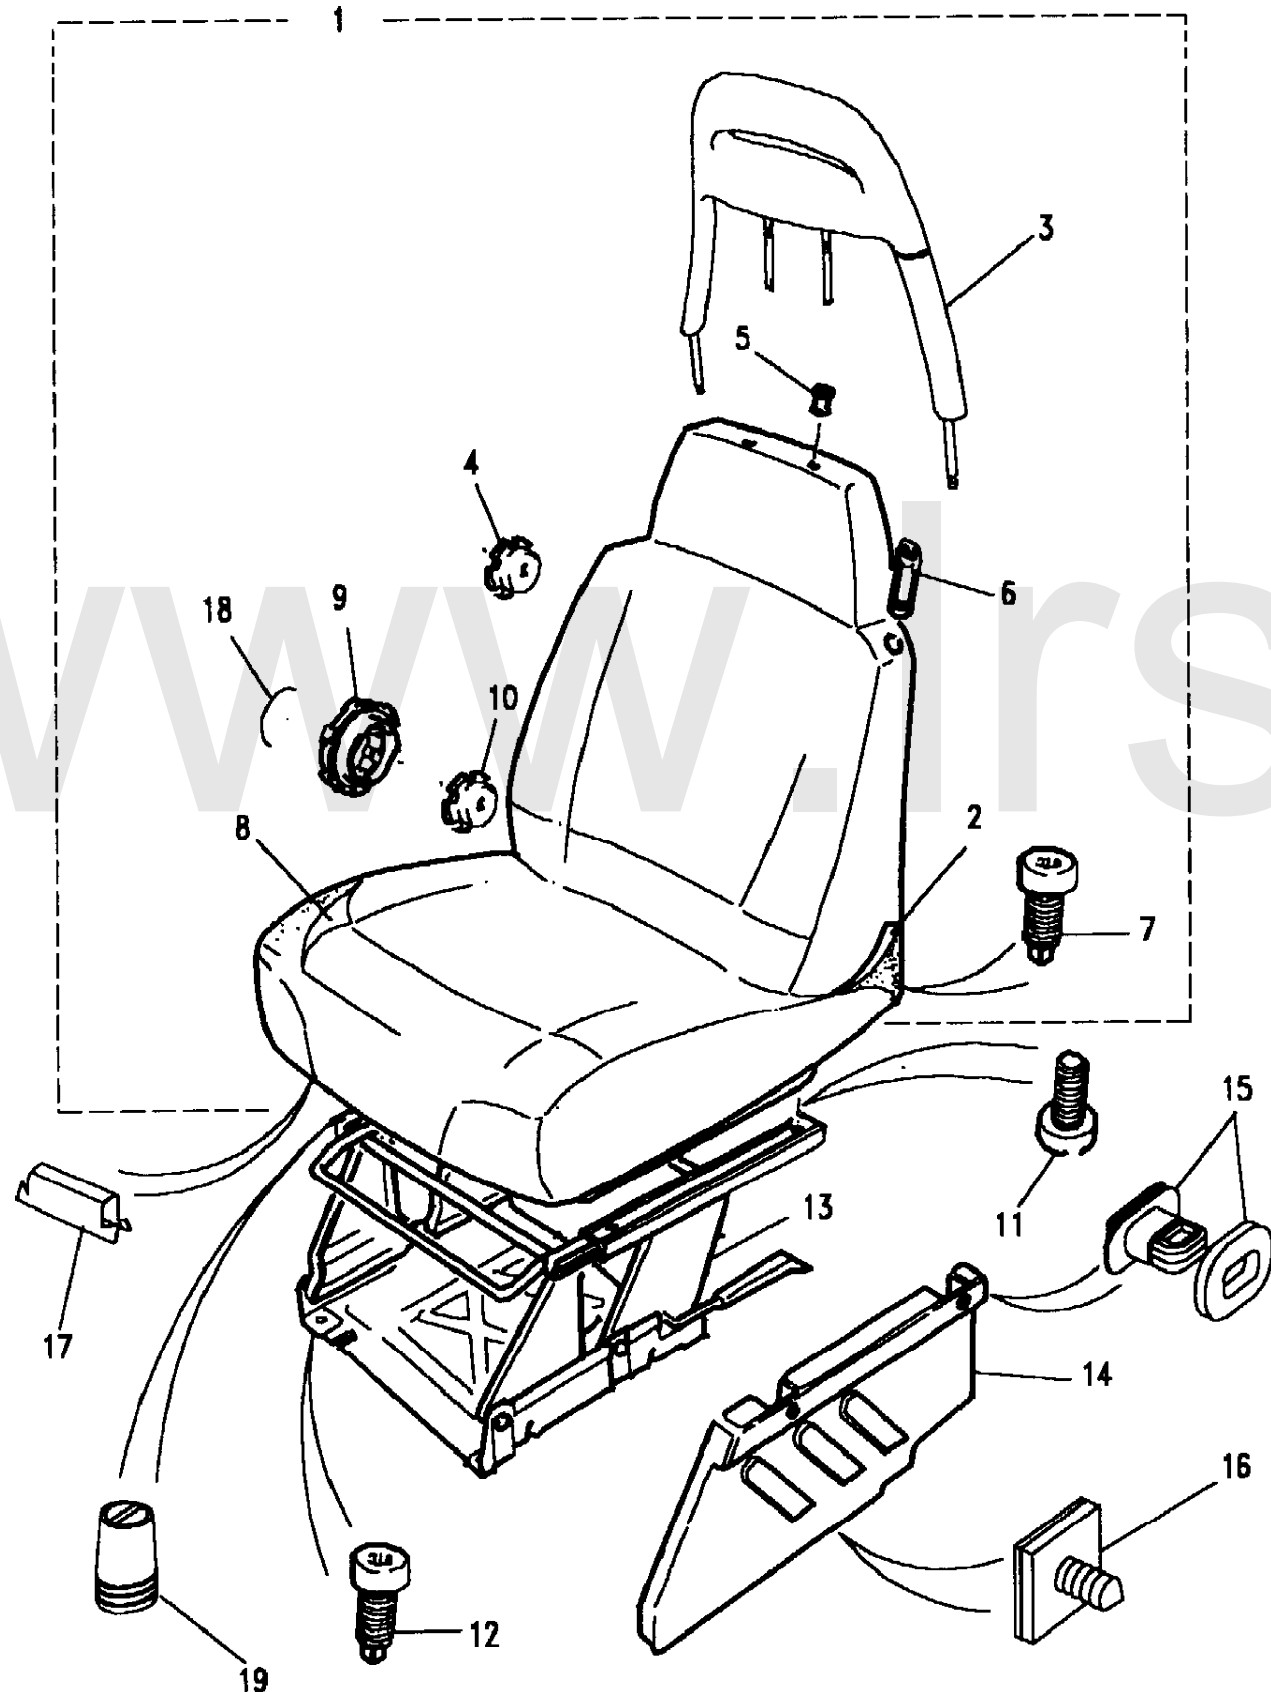

Seats
Seating
Front Seat Assembly 7/12

Discovery (FA393361-WA799999)
(CARXEA3A)

Discovery (FA393361-WA799999)

Seats
Seating
Front Seat Assembly

Callout	Name	Application	Remarks & Restrictions	Service No.	Qty
4	Handwheel-front seat squab manual lumbar support mechanism	Change point - VIN begin TA501920, Less Electric Driver Seat Adjuster, Less Electric Pass.Seat Adjuster	Ash Grey	AWR2679LNF	2
5	Escutcheon-headrest	Change point - VIN begin TA163104, Less Electric Driver Seat Adjuster, Less Electric Pass.Seat Adjuster	Dark Granite	BTR3636LOY	4
		Change point - VIN begin TA501920, Less Electric Driver Seat Adjuster, Less Electric Pass.Seat Adjuster	Dark Granite	BTR3636LOY	4
		Change point - VIN begin TA163104, Less Electric Driver Seat Adjuster, Less Electric Pass.Seat Adjuster	Sorrel Brown	BTR3636SUA	4
		Change point - VIN begin TA501920, Less Electric Driver Seat Adjuster, Less Electric Pass.Seat Adjuster	Sorrel Brown	BTR3636SUA	4
6	Insert-front headrest grab handle	Change point - VIN begin TA163104, Less Electric Driver Seat Adjuster, Less Electric Pass.Seat Adjuster	Dark Granite	MWC9719LOY	4
		Change point - VIN begin TA501920, Less Electric Driver Seat Adjuster, Less Electric Pass.Seat Adjuster	Dark Granite	MWC9719LOY	4
		Change point - VIN begin TA163104, Less Electric Driver Seat Adjuster, Less Electric Pass.Seat Adjuster	Bahama Beige	MWC9719SUC	4
		Change point - VIN begin TA501920, Less Electric Driver Seat Adjuster, Less Electric Pass.Seat Adjuster	Bahama Beige	MWC9719SUC	4
7	Screw	Change point - VIN begin TA163104, Less Electric Driver Seat Adjuster, Less Electric Pass.Seat Adjuster		AWR4108	12
		Change point - VIN begin TA501920, Less Electric Driver Seat Adjuster, Less Electric Pass.Seat Adjuster		AWR4108	12