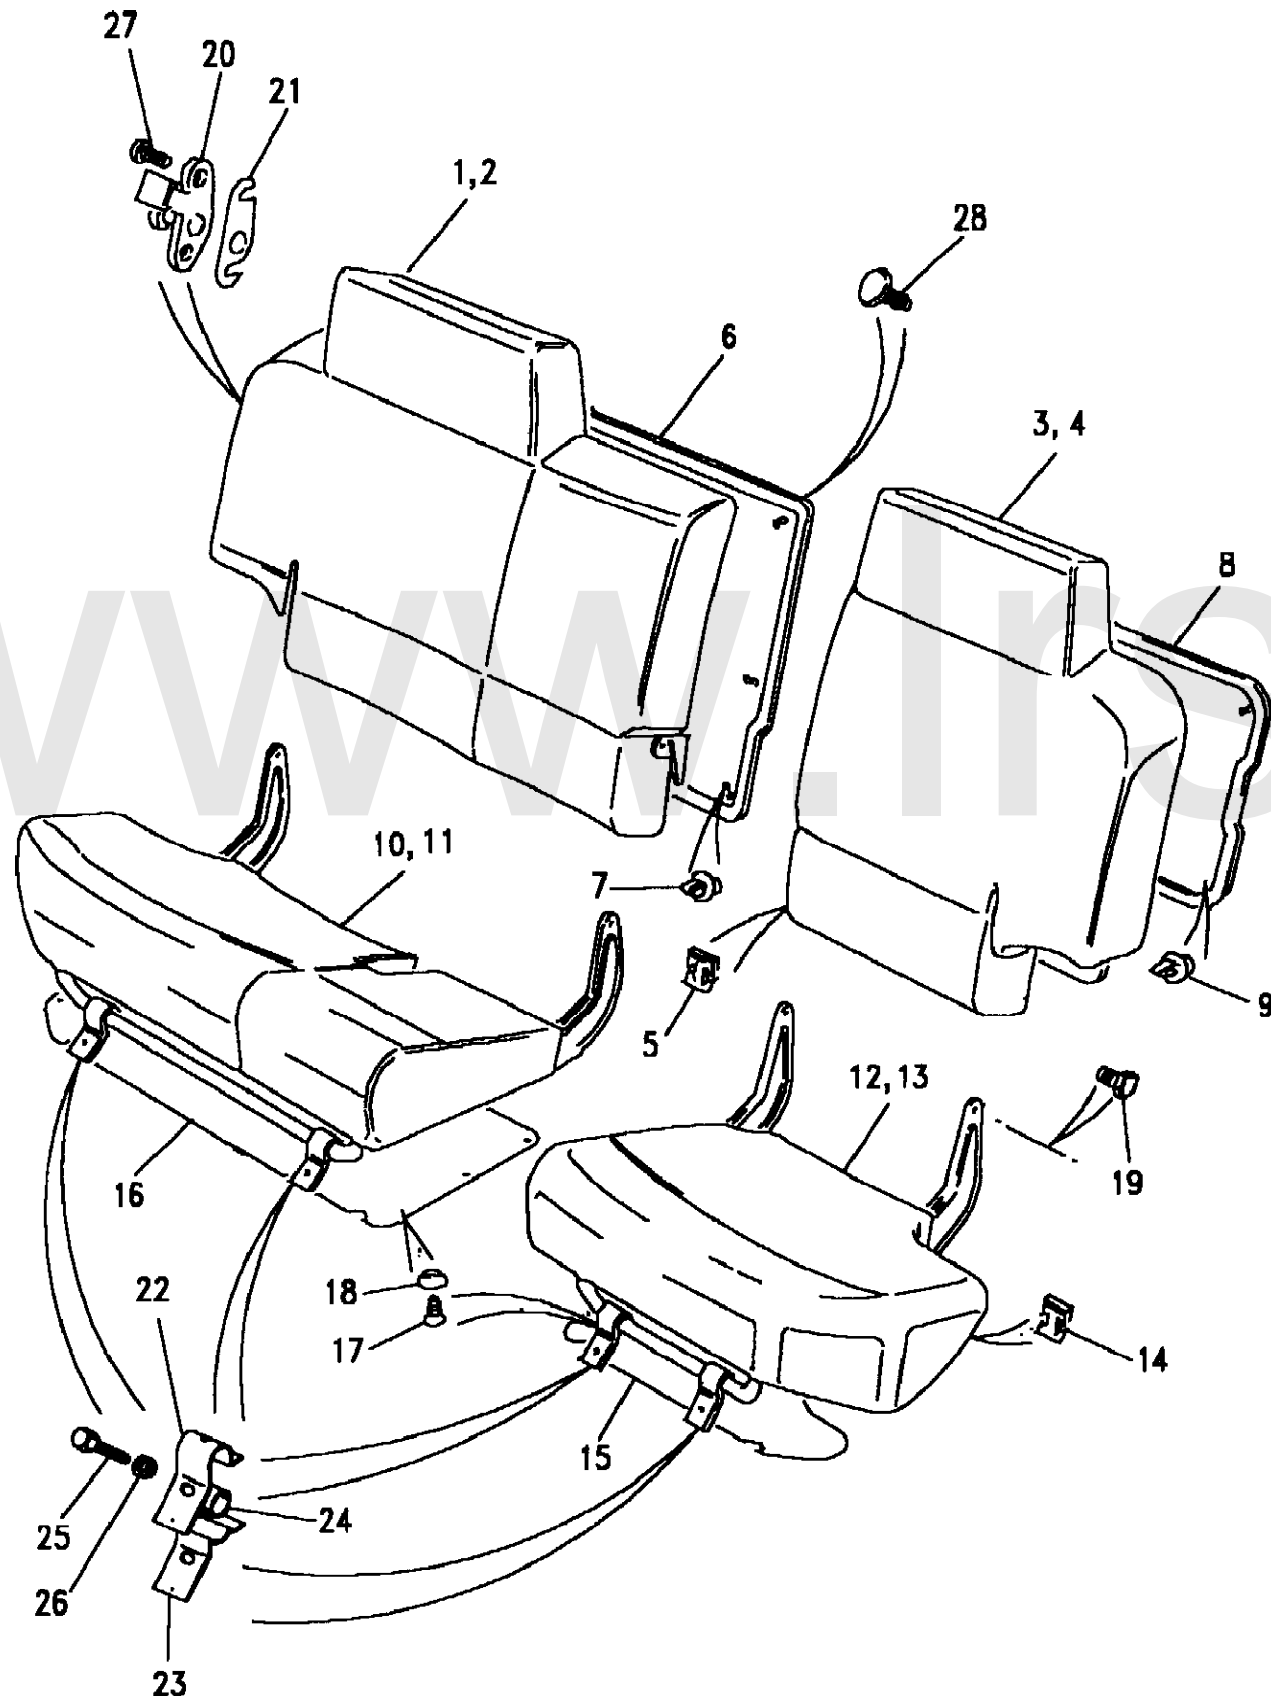

Seats
Seating
Rear-with Logo 1/2

Discovery (FA393361-WA799999)
(CARXGC1B)

Discovery (FA393361-WA799999)

Seats
Seating
Rear-with Logo

Callout	Name	Application	Remarks & Restrictions	Service No.	Qty
1	Squab-large split rear seat	Change point - VIN end WA746541	Dark Granite, leather/cloth	AWR3147LOY	1
2	Cover assembly-rear seat large split squab		Dark Granite, leather/cloth	AWR3105LOY	1
3	Squab-small split rear seat		Also serviced as part of a kit, Dark Granite, leather/cloth, with XS logo	AWR3145LOY	1
4	Cover assembly-rear seat small split squab		Also serviced as part of a kit, Dark Granite, leather/cloth, with XS logo	AWR3104LOY	1
5	Clip-trim retention			315264	10
6	Panel-rear seat back		Charcoal, 2/3	BTR9509LPZ	1
7	Screw		squab to panel, Self Tapping, No 14 x 3/4	AB614061L	9
8	Panel-rear seat back		Charcoal, 1/3	BTR9508LPZ	1
9	Fastener-fir tree			AGU1425	7
10	Cushion-large split rear seat		Also serviced as part of a kit, Dark Granite, leather/cloth, with XS logo	AWR3146LOY	1
11	Cover assembly-rear seat large split cushion		Also serviced as part of a kit, Dark Granite, leather/cloth, with XS logo	AWR3107LOY	1
12	Cushion-small split rear seat		Also serviced as part of a kit, Dark Granite, leather/cloth, with XS logo	AWR3144LOY	1
13	Cover assembly-rear seat small split cushion		Also serviced as part of a kit, Dark Granite, leather/cloth, with XS logo	AWR3106LOY	1
14	Clip-trim retention			315264	10
15	Panel-rear seat 1/3			AWR3195	1
16	Panel-rear seat 2/3			AWR3196	1
17	Screw			MTC9428	15
18	Washer-cup			MTC9429	15
19	Screw		hinge to seatbase, M6, cap head	SB106121	4
20	Striker-rear seat squab		RH	HWK100560	1
			RH	BTR4892	1
			LH	HWK100550	1
			LH	BTR4893	1