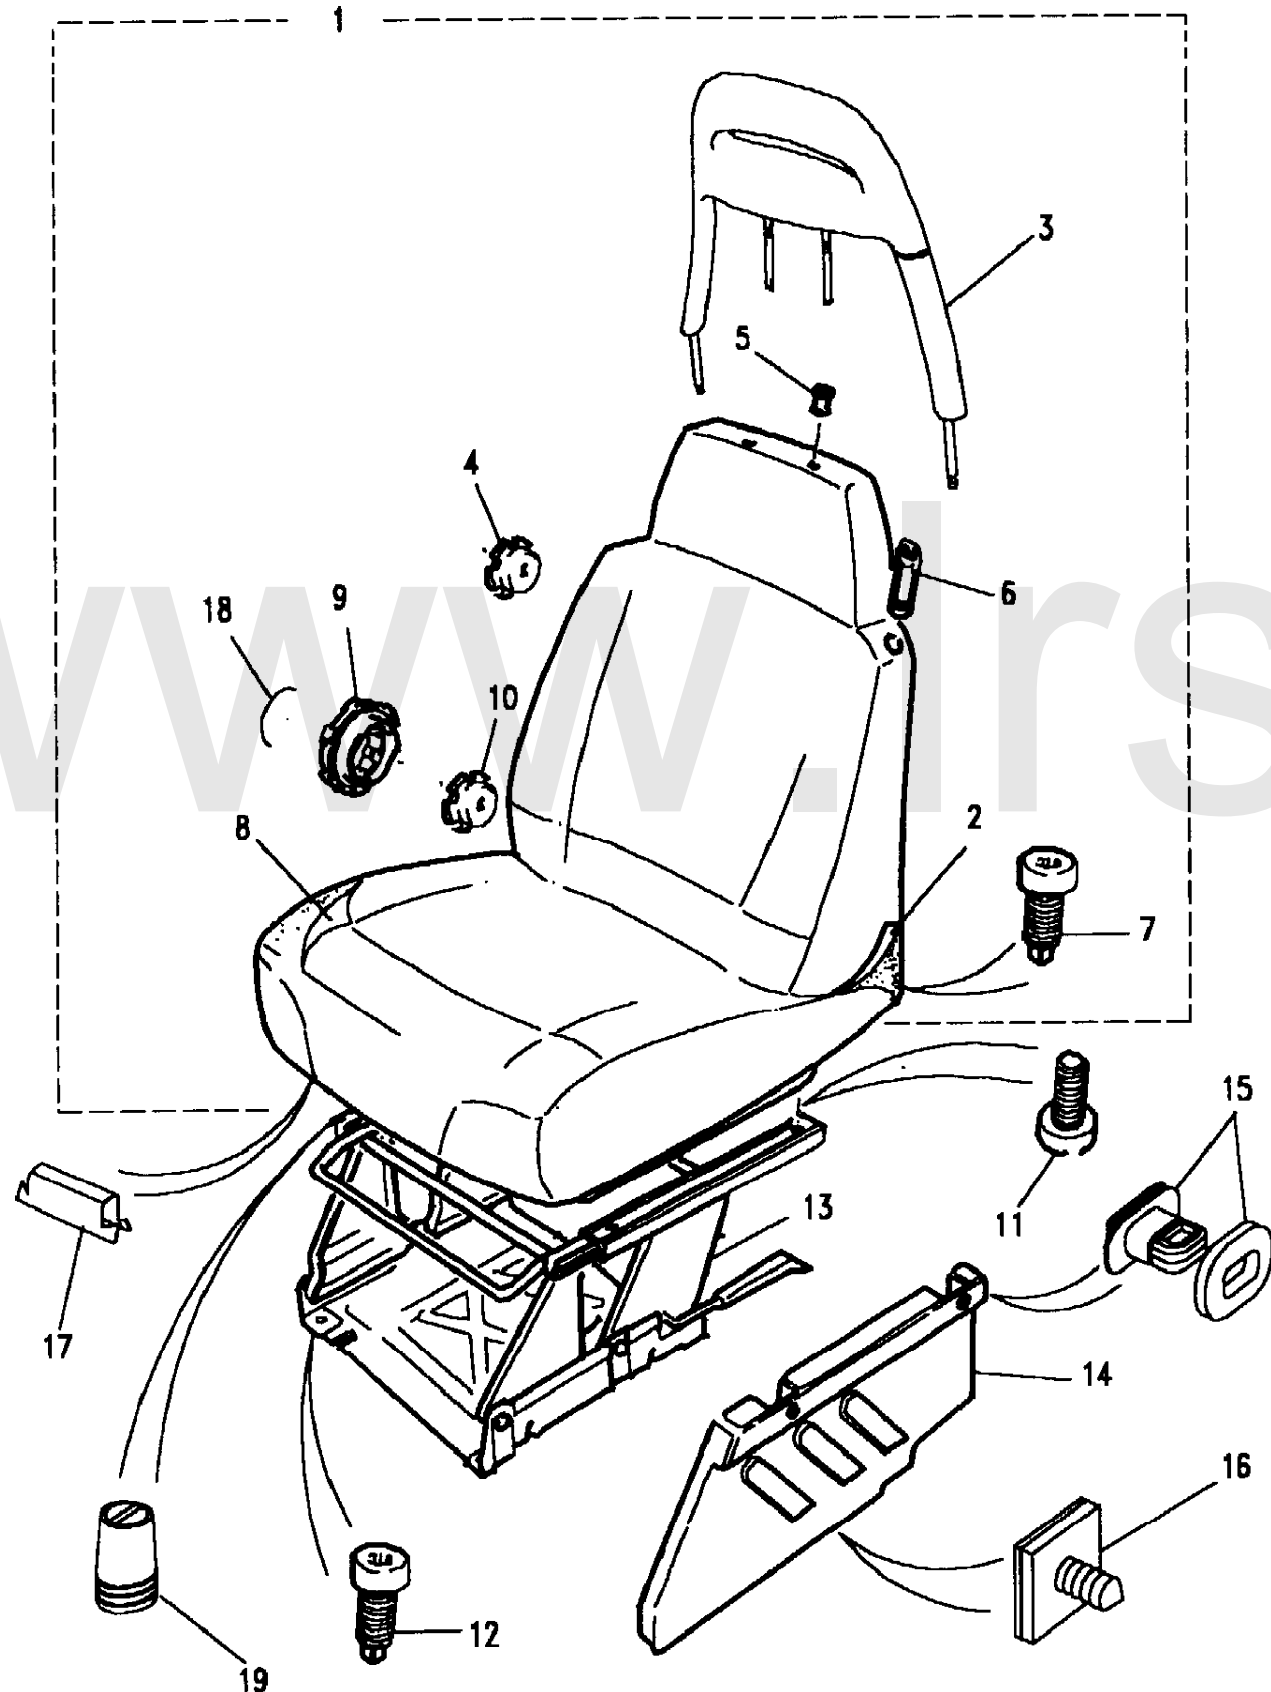

Seats
Seating
Front Seat Assembly 8/12

Discovery (FA393361-WA799999)

(CARXEA3A)

Discovery (FA393361-WA799999)

Seats
Seating
Front Seat Assembly

Callout	Name	Application	Remarks & Restrictions	Service No.	Qty
8	Cover assembly-front seat cushion	Change point - VIN begin WA746542, 3 Door Station Wagon, Less Electric Driver Seat Adjuster, Less Electric Pass.Seat Adjuster	Also serviced as part of a kit, Cloth, Dark Granite	HCA105440LOY	1
		Change point - VIN begin WA746542, 3 Door Station Wagon, Less Electric Driver Seat Adjuster, Less Electric Pass.Seat Adjuster	Also serviced as part of a kit, Cloth, Bahama Beige	HCA105440SUC	1
		Change point - VIN begin WA746542, 5 Door Station Wagon, Less Electric Driver Seat Adjuster, Less Electric Pass.Seat Adjuster	Also serviced as part of a kit, Cloth, Dark Granite	HCA105440LOY	1
		Change point - VIN begin WA746542, 5 Door Station Wagon, Less Electric Driver Seat Adjuster, Less Electric Pass.Seat Adjuster	Also serviced as part of a kit, Cloth, Bahama Beige	HCA105440SUC	1
		Change point - VIN begin TA163104, Less Electric Driver Seat Adjuster, Less Electric Pass.Seat Adjuster	Cloth, Dark Granite	AWR3528LOY	2
		Change point - VIN begin TA501920, Less Electric Driver Seat Adjuster, Less Electric Pass.Seat Adjuster	Cloth, Dark Granite	AWR3528LOY	2
		Change point - VIN begin TA163104, Less Electric Driver Seat Adjuster, Less Electric Pass.Seat Adjuster	Cloth, Bahama Beige	AWR3528SUC	2
		Change point - VIN begin TA501920, Less Electric Driver Seat Adjuster, Less Electric Pass.Seat Adjuster	Cloth, Bahama Beige	AWR3528SUC	2
		Change point - VIN end TA700125, Less Electric Driver Seat Adjuster, Less Electric Pass.Seat Adjuster	Dark Granite, Leather	AWR2813LOY	2
		Change point - VIN end TA530158, Less Electric Driver Seat Adjuster, Less Electric Pass.Seat Adjuster	Dark Granite, Leather	AWR2813LOY	2
		Change point - VIN begin TA530159, Change point - VIN end WA746541, Less Electric Driver Seat Adjuster, Less Electric Pass.Seat Adjuster	Dark Granite, Leather	AWR6098LOY	2