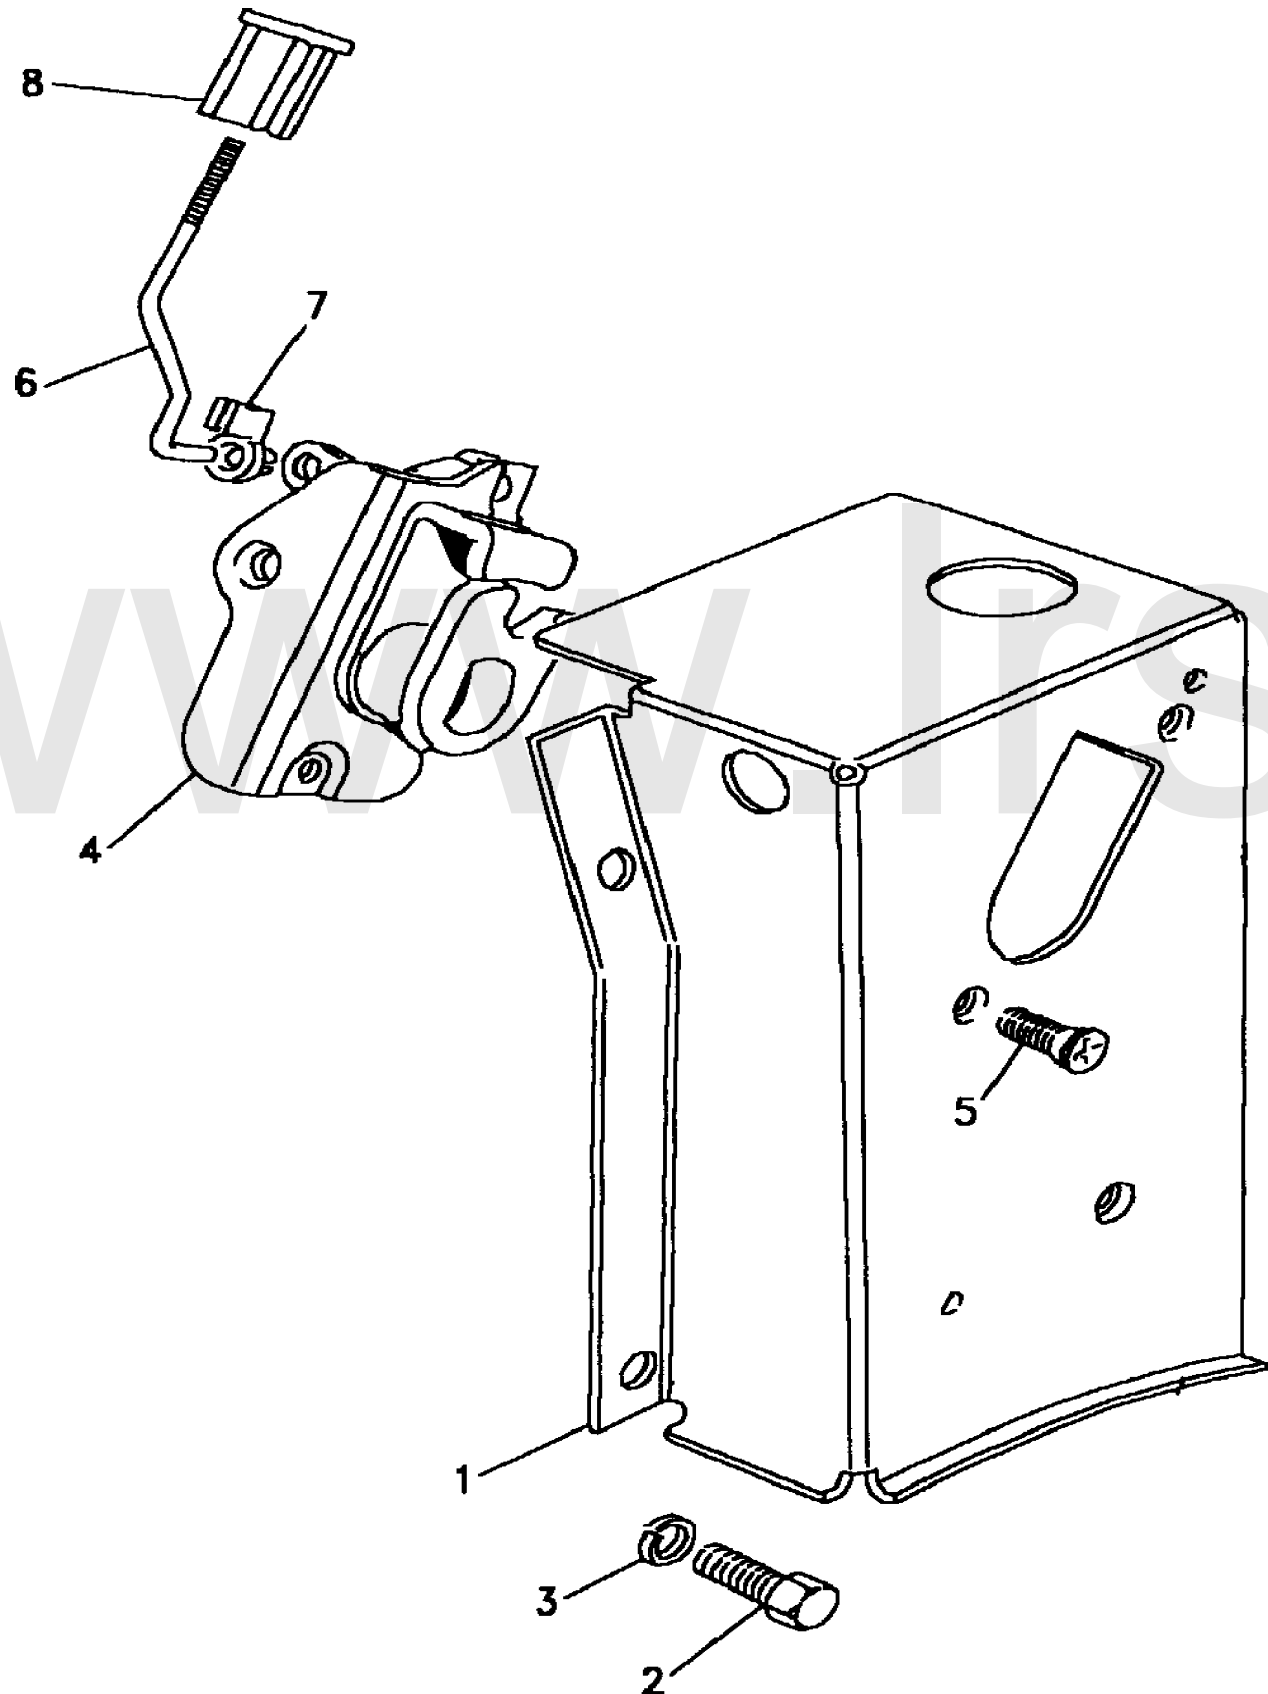

Callout	Name	Application	Remarks & Restrictions	Service No.	Qty	
1	Bracket-rear seat release catch		RH	MXC6025	1	
			LH	MXC6026	1	
2	Screw-flanged head		M6 X 16, Flanged Head	FS106167L	8	
3	Washer		6MM	WA106041L	8	
4	Latch assembly-rear seat squab		LH	MWC8299	1	
			RH	MWC8300	1	
5	Screw		Support Bracket, M6 X 20, counter sunk, recessed	SF106201L	6	
6	Rod-rear seat squab latch link		RH	MXC6441	1	
			LH	MXC6442	1	
7	Clip			MXC1198	2	
8	Button-rear seat squab release		Change point - VIN end JA034313	Winchester Grey	MXC3073LUL	2
			Change point - VIN begin KA034314	Ash Grey	MXC3073LNF	2