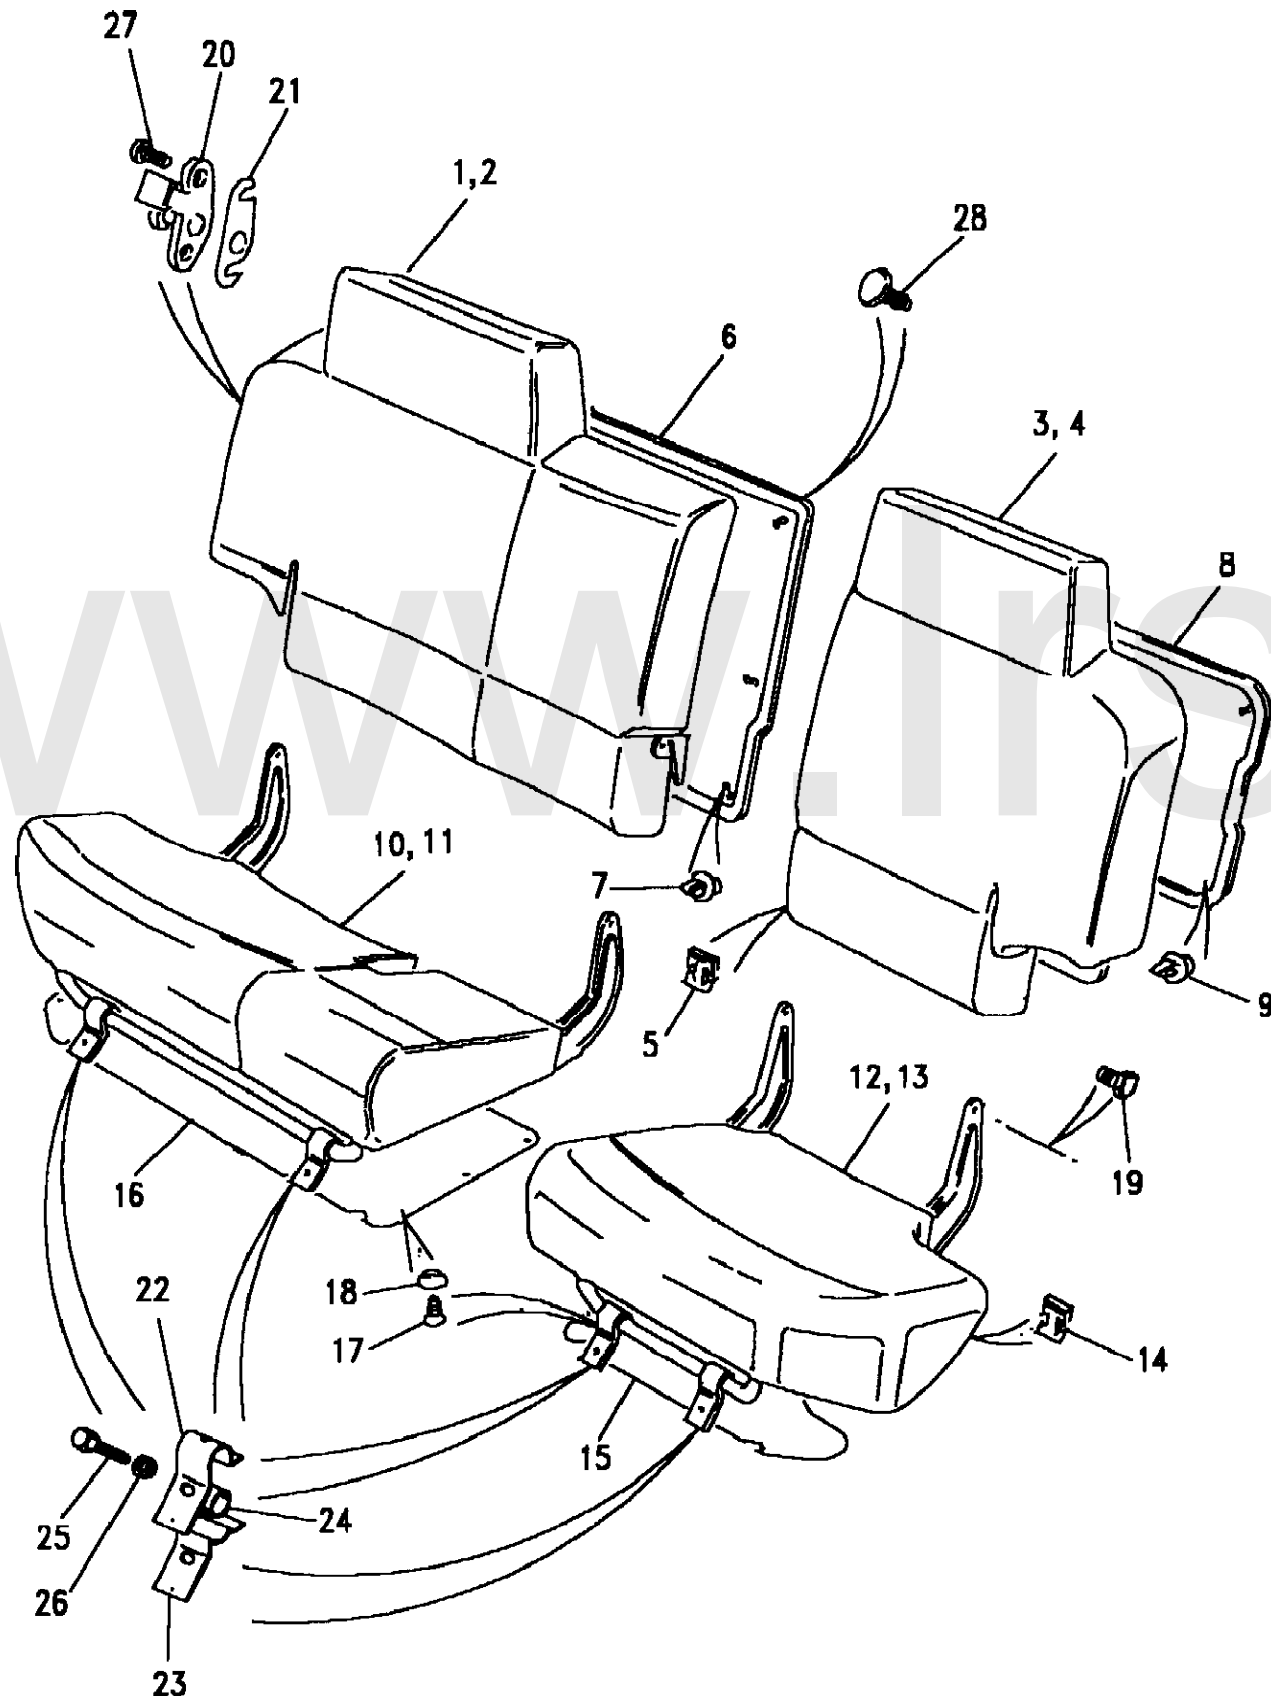

Callout	Name	Application	Remarks & Restrictions	Service No.	Qty		
10	Cushion-large split rear seat	Change point - VIN begin MA104716, Change point - VIN end MA163103	Dark Granite, Leather	BTR9874LOY	1		
		Change point - VIN begin MA104716, Change point - VIN end MA501919	Dark Granite, Leather	BTR9874LOY	1		
		Change point - VIN begin MA104716, Change point - VIN end MA163103	Bahama Beige, Leather	BTR9874SUC	1		
		Change point - VIN begin MA104716, Change point - VIN end MA501919	Bahama Beige, Leather	BTR9874SUC	1		
		Change point - VIN end TA700125	Dark Granite, Leather	AWR3125LOY	1		
		Change point - VIN end TA530158	Dark Granite, Leather	AWR3125LOY	1		
		Change point - VIN begin TA530159	Dark Granite, Leather	AWR6088LOY	1		
		Change point - VIN begin TA700126	Dark Granite, Leather	AWR6088LOY	1		
		Change point - VIN begin VA547237	Bahama Beige, Leather	HLF104950SUC	1		
		Change point - VIN begin VA715218	Bahama Beige, Leather	HLF104950SUC	1		
		Change point - VIN end TA534103	Bahama Beige, Leather	AWR3125SUC	1		
		Change point - VIN end TA703236	Bahama Beige, Leather	AWR3125SUC	1		
		11	Cover assembly-rear seat small split squab	Change point - VIN begin VA547237	Bahama Beige, Leather	HPA106060SUC	1
				Change point - VIN begin WA746542	Also serviced as part of a kit, Cloth, Dark Granite	HPA106170LOY	1
Change point - VIN begin WA746542	Also serviced as part of a kit, Cloth, Bahama Beige			HPA106170SUC	1		
Change point - VIN end KA053215	Sonar Blue			MWC6856JUL	1		
Change point - VIN end KA053215	Bahama Beige			MWC6856SUC	1		
Change point - VIN begin KA053216, Change point - VIN end LA081991	Cloth, Sonar Blue			BTR9747JUL	1		
Change point - VIN begin KA053216, Change point - VIN end LA081991	Cloth, Bahama Beige			BTR9747SUC	1		
Change point - VIN begin MA081992	Cloth, Dark Granite			BTR7089LOY	1		
Change point - VIN begin MA081992	Cloth, Beige, Rear			BTR7089SUD	1		
Change point - VIN begin TA501920	Cloth, Dark Granite			AWR3536LOY	1		
Change point - VIN begin TA501920	Cloth, Bahama Beige			AWR3536SUC	1		
Change point - VIN begin MA081992, Change point - VIN end MA501919	Dark Granite, Leather			BTR7084LOY	1		
Change point - VIN begin MA081992, Change point - VIN end MA501919	Bahama Beige, Leather			BTR7084SUC	1		
Change point - VIN end TA700125	Dark Granite, Leather			AWR3243LOY	1