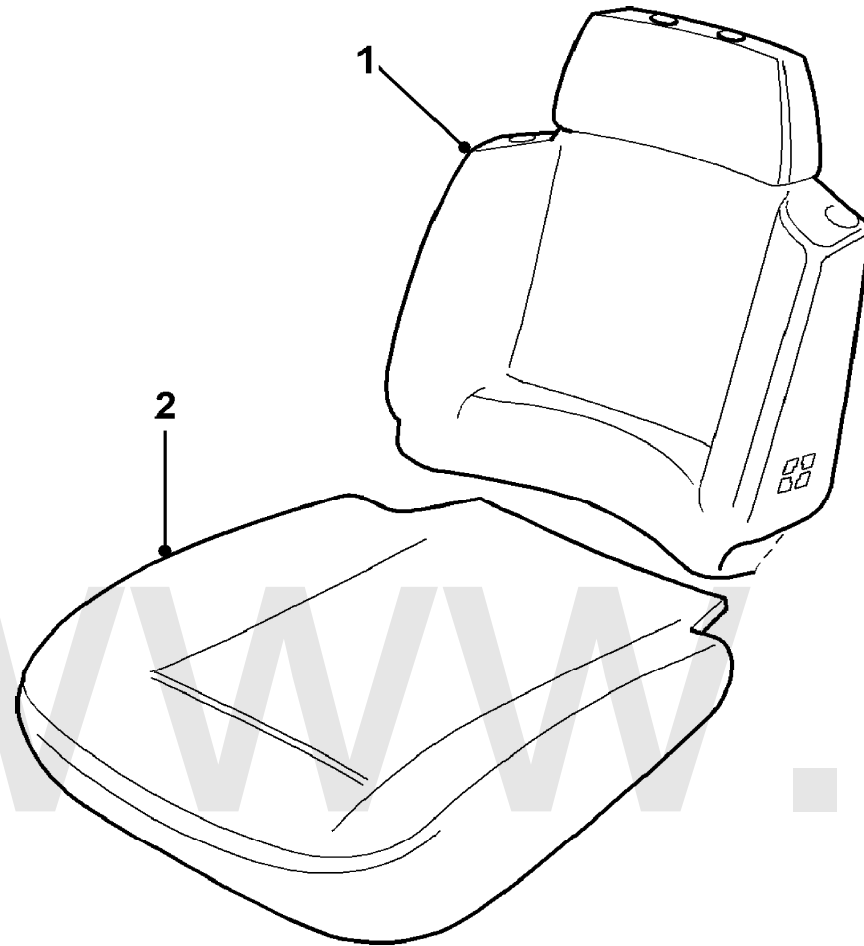

Seats
Seating
Covers-50LE 1/1

Discovery (FA393361-WA799999)
(LR0059)

Discovery (FA393361-WA799999)

Seats
Seating
Covers-50LE

Callout	Name	Application	Remarks & Restrictions	Service No.	Qty
1	Cover assembly-front seat squab		Light Smokestone	HBA105380SMK	1
			Light Smokestone, Large	HMA110560SMK	1
			Light Smokestone, Small	HMA110230SMK	1
2	Cover assembly-front seat cushion		Light Smokestone	HCA105340SMK	1
			Light Smokestone, Large	HPA106060SMK	
			Light Smokestone, Small	HPA106070SMK	

L02.005
12-2002
L4
LR0059

www.lrservice.ru