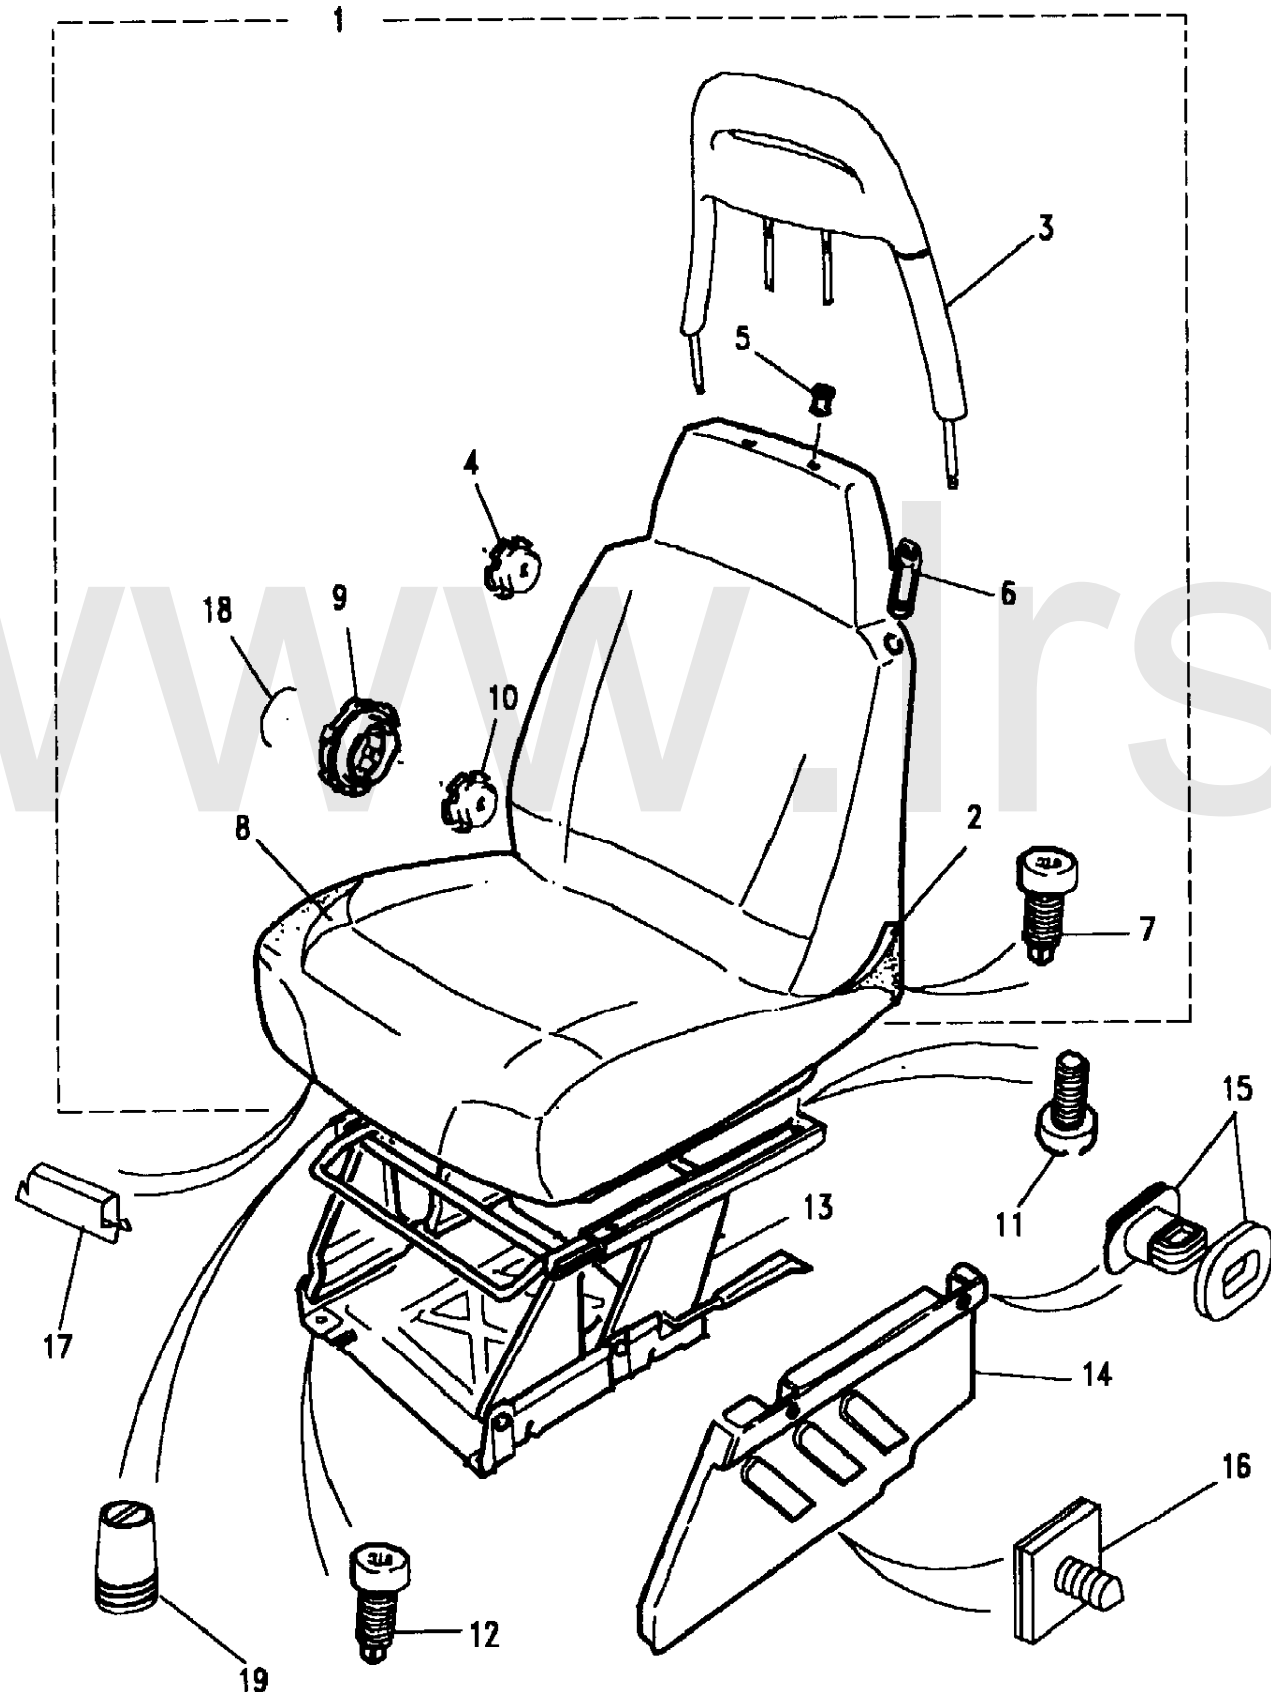

Callout	Name	Application	Remarks & Restrictions	Service No.	Qty		
2	Cover assembly-front seat squab	Change point - VIN end TA530158, Less Electric Driver Seat Adjuster, Less Electric Pass.Seat Adjuster	Dark Granite, Leather	AWR2812LOY	2		
		Change point - VIN begin TA530159, Change point - VIN end WA746541, Less Electric Driver Seat Adjuster, Less Electric Pass.Seat Adjuster	Dark Granite, Leather	AWR6097LOY	2		
		Change point - VIN begin TA700126, Change point - VIN end WA746541, Less Electric Driver Seat Adjuster, Less Electric Pass.Seat Adjuster	Dark Granite, Leather	AWR6097LOY	2		
		Change point - VIN end TA534103, Less Electric Driver Seat Adjuster, Less Electric Pass.Seat Adjuster	Bahama Beige, Leather	AWR2812SUC	2		
		Change point - VIN end TA703236, Less Electric Driver Seat Adjuster, Less Electric Pass.Seat Adjuster	Bahama Beige, Leather	AWR2812SUC	2		
		Change point - VIN begin VA534104, Less Electric Driver Seat Adjuster, Less Electric Pass.Seat Adjuster	Bahama Beige, Leather	AWR6097SUC	2		
		Change point - VIN begin VA703237, Less Electric Driver Seat Adjuster, Less Electric Pass.Seat Adjuster	Bahama Beige, Leather	AWR6097SUC	2		
		3	Headrest assembly	Change point - VIN begin TA163104, Less Electric Driver Seat Adjuster, Less Electric Pass.Seat Adjuster	Dark Granite	BTR437LOY	2
				Change point - VIN begin TA501920, Less Electric Driver Seat Adjuster, Less Electric Pass.Seat Adjuster	Dark Granite	BTR437LOY	2
				Change point - VIN begin TA163104, Less Electric Driver Seat Adjuster, Less Electric Pass.Seat Adjuster	Bahama Beige	BTR437SUC	2
4	Handwheel-front seat squab manual lumbar support mechanism	Change point - VIN begin TA163104, Less Electric Driver Seat Adjuster, Less Electric Pass.Seat Adjuster	Ash Grey	AWR2679LNF	2