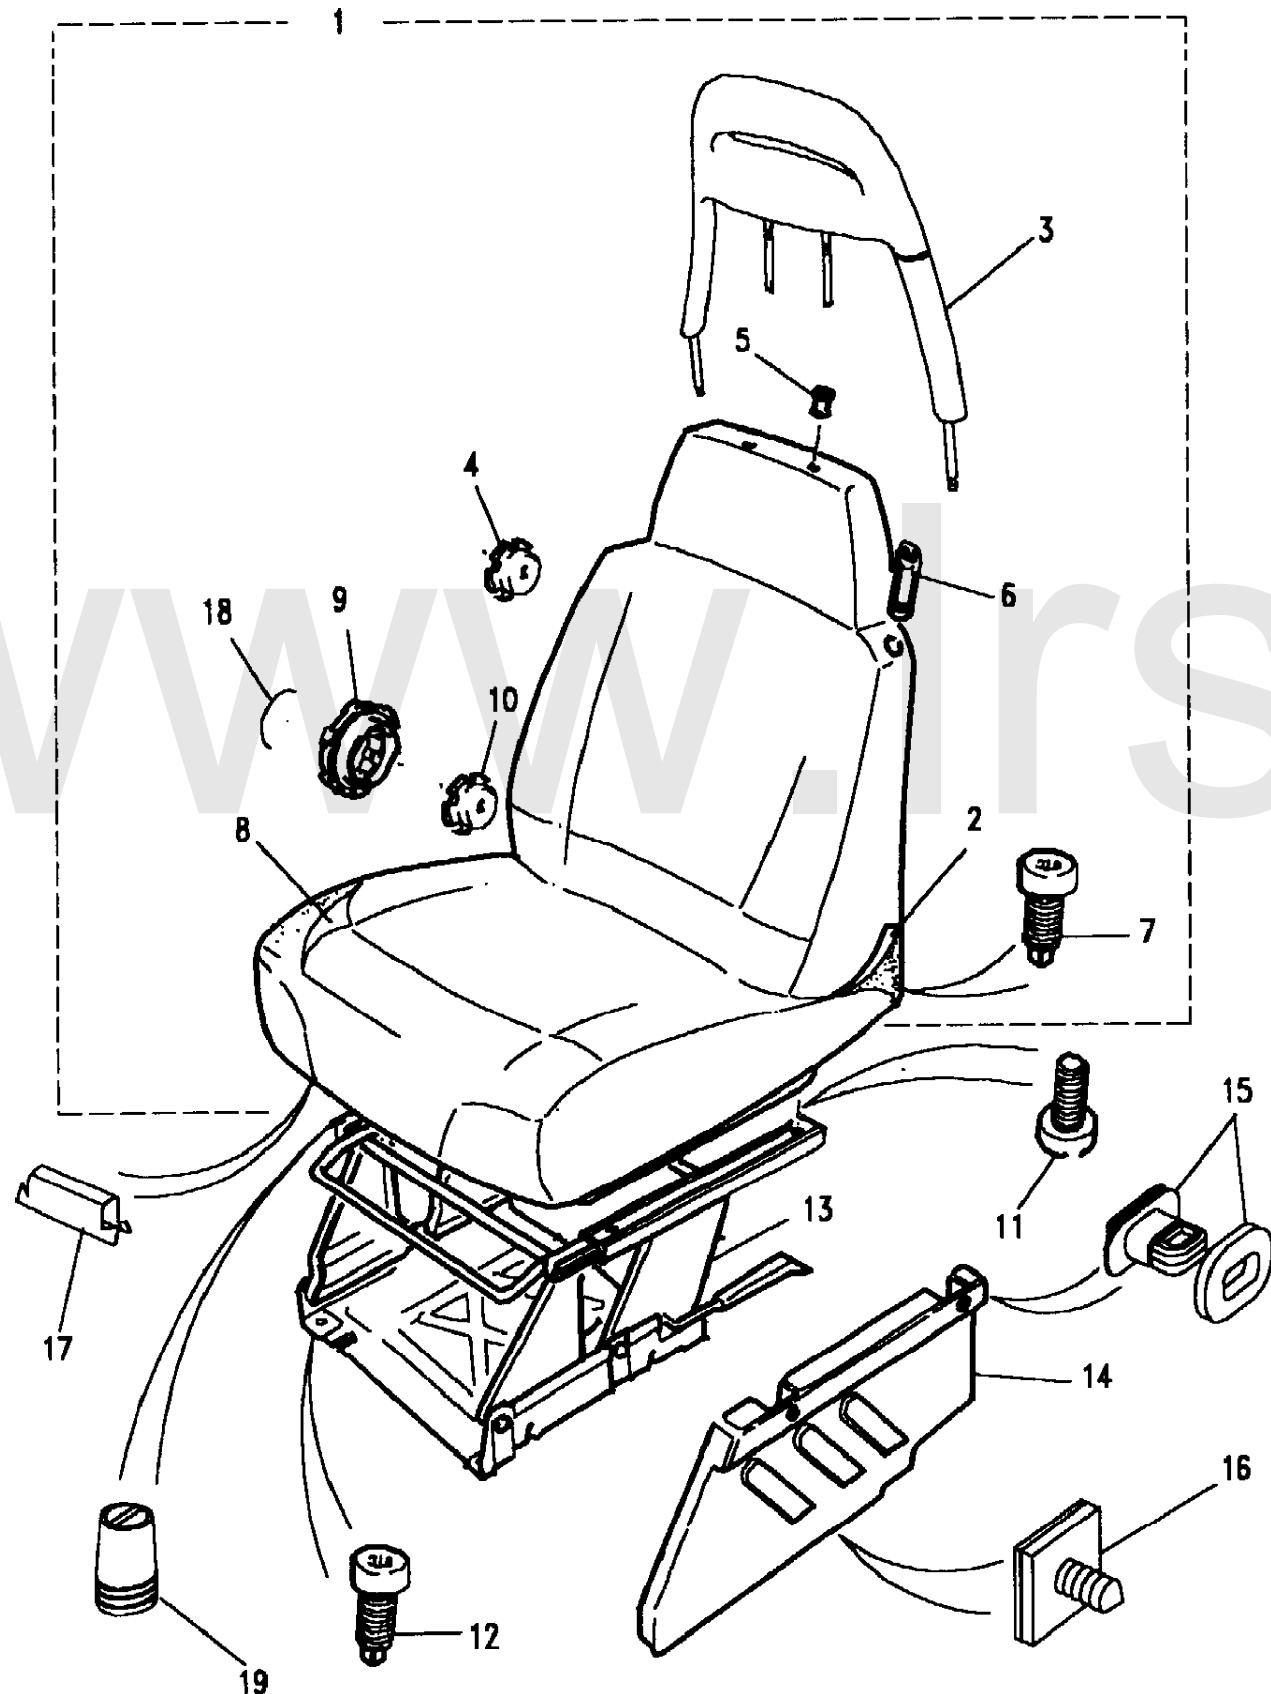

Seats
Seating
Front Seat Assembly 8/12

Discovery (FA393361-WA799999)

(CARXEA3A)

Discovery (FA393361-WA799999)

Seats
Seating
Front Seat Assembly

Callout	Name	Application	Remarks & Restrictions	Service No.	Qty
8	Cover assembly-front seat cushion	Change point - VIN begin WA746542, 3 Door Station Wagon, Less Electric Driver Seat Adjuster, Less Electric Pass.Seat Adjuster	Also serviced as part of a kit, Cloth, Dark Granite	HCA105440LOY	1
		Change point - VIN begin WA746542, 3 Door Station Wagon, Less Electric Driver Seat Adjuster, Less Electric Pass.Seat Adjuster	Also serviced as part of a kit, Cloth, Bahama Beige	HCA105440SUC	1
		Change point - VIN begin WA746542, 5 Door Station Wagon, Less Electric Driver Seat Adjuster, Less Electric Pass.Seat Adjuster	Also serviced as part of a kit, Cloth, Dark Granite	HCA105440LOY	1
		Change point - VIN begin WA746542, 5 Door Station Wagon, Less Electric Driver Seat Adjuster, Less Electric Pass.Seat Adjuster	Also serviced as part of a kit, Cloth, Bahama Beige	HCA105440SUC	1
		Change point - VIN begin TA163104, Less Electric Driver Seat Adjuster, Less Electric Pass.Seat Adjuster	Cloth, Dark Granite	AWR3528LOY	2
		Change point - VIN begin TA501920, Less Electric Driver Seat Adjuster, Less Electric Pass.Seat Adjuster	Cloth, Dark Granite	AWR3528LOY	2
		Change point - VIN begin TA163104, Less Electric Driver Seat Adjuster, Less Electric Pass.Seat Adjuster	Cloth, Bahama Beige	AWR3528SUC	2
		Change point - VIN begin TA501920, Less Electric Driver Seat Adjuster, Less Electric Pass.Seat Adjuster	Cloth, Bahama Beige	AWR3528SUC	2
		Change point - VIN end TA700125, Less Electric Driver Seat Adjuster, Less Electric Pass.Seat Adjuster	Dark Granite, Leather	AWR2813LOY	2
		Change point - VIN end TA530158, Less Electric Driver Seat Adjuster, Less Electric Pass.Seat Adjuster	Dark Granite, Leather	AWR2813LOY	2
		Change point - VIN begin TA530159, Change point - VIN end WA746541, Less Electric Driver Seat Adjuster, Less Electric Pass.Seat Adjuster	Dark Granite, Leather	AWR6098LOY	2