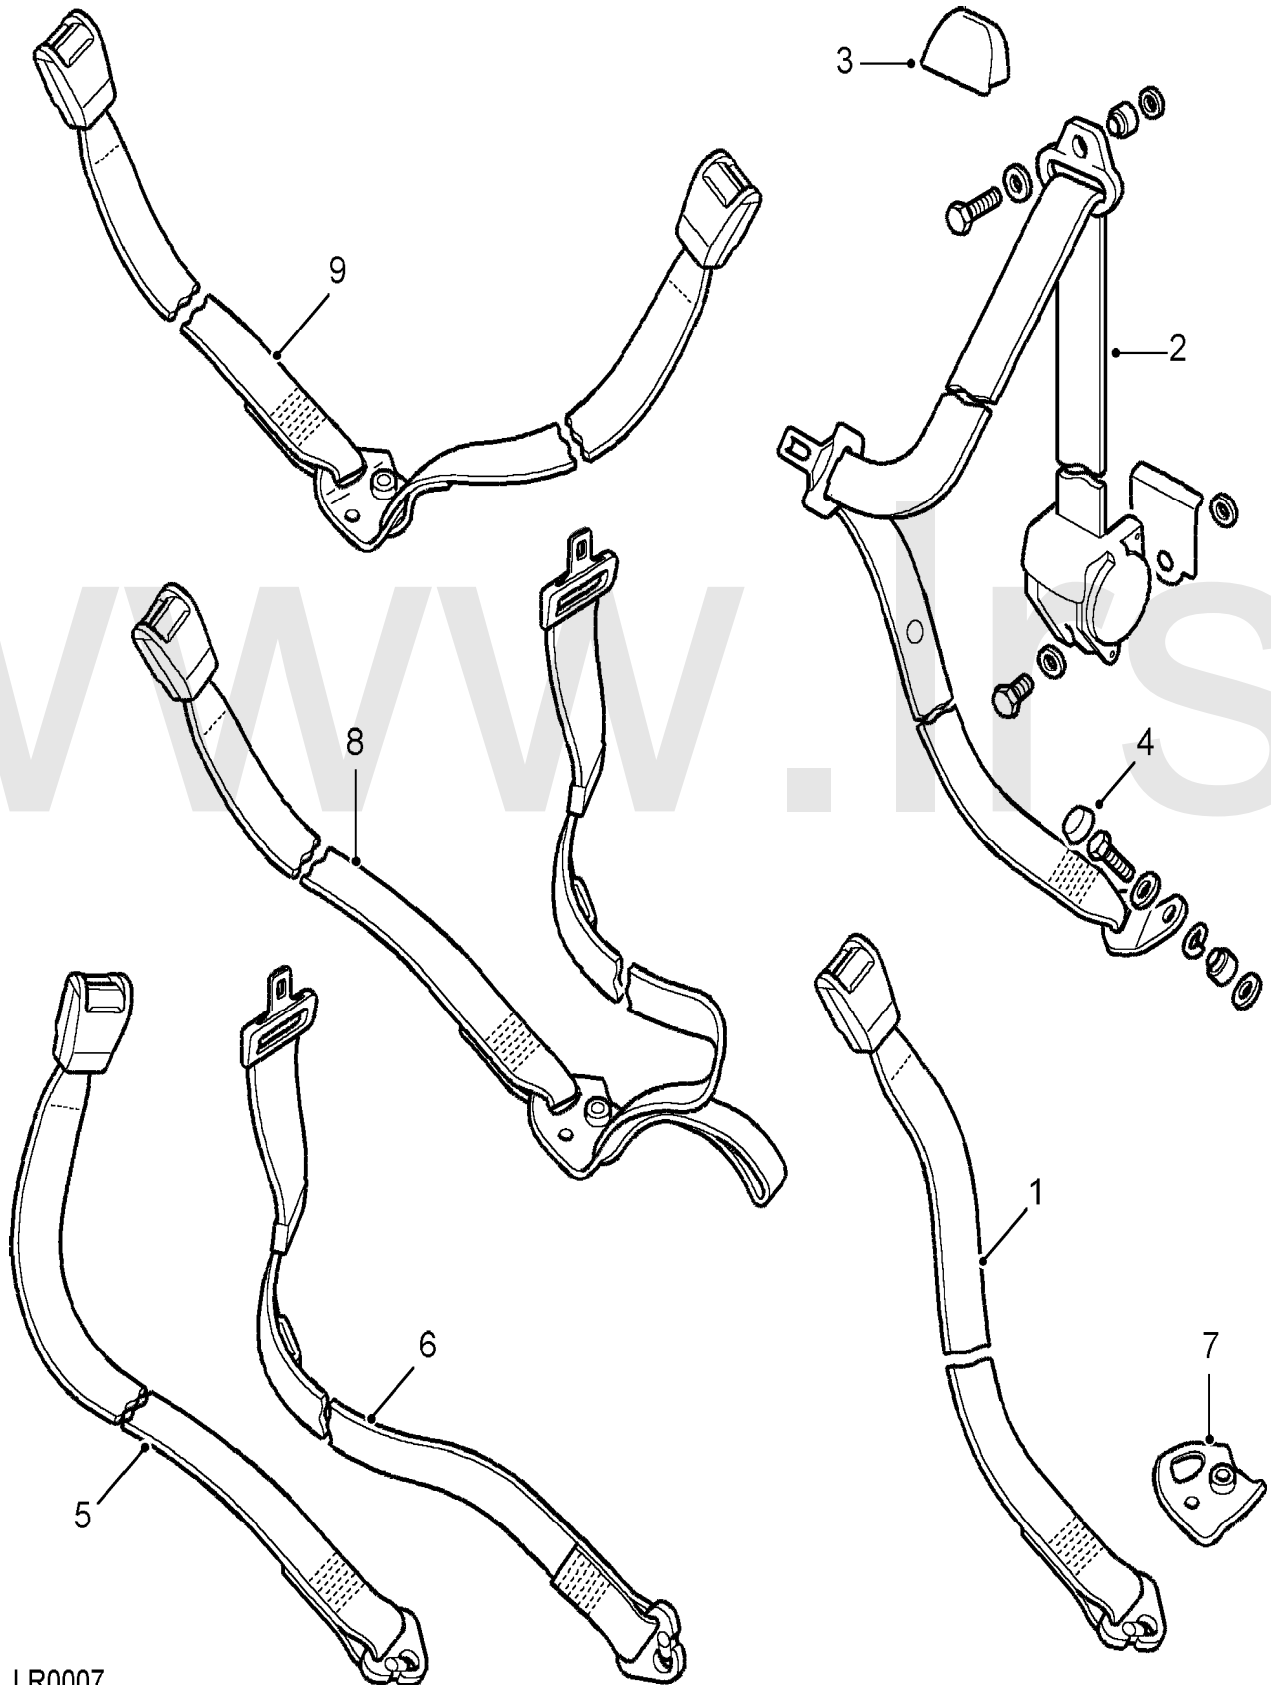

Seats
Seat Belts
Rear Seat Belt 1/2

Discovery (FA393361-WA799999)

(LR0007)

Discovery (FA393361-WA799999)

Seats
Seat Belts
Rear Seat Belt

Callout	Name	Application	Remarks & Restrictions	Service No.	Qty
1	Buckle-lap belt	Change point - VIN end JA034313	Ash	BTR478LUN	2
		Change point - VIN begin KA034314	Ash Grey	BTR478LNF	2
2	Seat belt assembly-individual rear	Change point - VIN end JA034313, 3 Door Station Wagon, (-)"AUS"	RH, Ash	MWC8064LUN	1
		Change point - VIN end JA034313, 3 Door Station Wagon, (-)"AUS"	Ash, LH	MWC8065LUN	1
		Change point - VIN end JA034313, 5 Door Station Wagon, (-)"AUS"	RH, Ash	BTR951LUN	1
		Change point - VIN end JA034313, 5 Door Station Wagon, (-)"AUS"	Ash, LH	BTR952LUN	1
		Change point - VIN begin KA034314, 3 Door Station Wagon	Ash Grey, RH	BTR7768LNF	1
		Change point - VIN begin KA034314, 5 Door Station Wagon	Ash Grey, RH	BTR7768LNF	1
		Change point - VIN begin KA034314, 3 Door Station Wagon	Ash Grey, LH	BTR7767LNF	1
		Change point - VIN begin KA034314, 5 Door Station Wagon	Ash Grey, LH	BTR7767LNF	1
		3	Cover-front seat belt upper anchorage	Change point - VIN begin LA073075	Ash
4	Cap-seat belt bolt head	Change point - VIN end HA009343	Ash	STC13LUN	2
		Change point - VIN begin HA009344, Change point - VIN end JA034313	Ash	BTR1884LUN	2
		Change point - VIN begin HA009344, Change point - VIN end LA073074	Black Ash Grey	BTR1884PMA BTR1884LNF	2 2
		Change point - VIN begin LA073075	Ash Grey	BTR8356LNF	2
		5	Buckle-lap belt	Change point - VIN end JA034313	Ash
		Change point - VIN begin KA034314, Change point - VIN end LA081472	Ash Grey	BTR478LNF	1
6	Tongue-lap belt	Change point - VIN end JA034313	Ash	BTR633LUN	1
		Change point - VIN begin KA034314	Ash Grey	BTR633LNF	1
7	Plate-rear seat belt male anchor		Twin	MXC7264	1