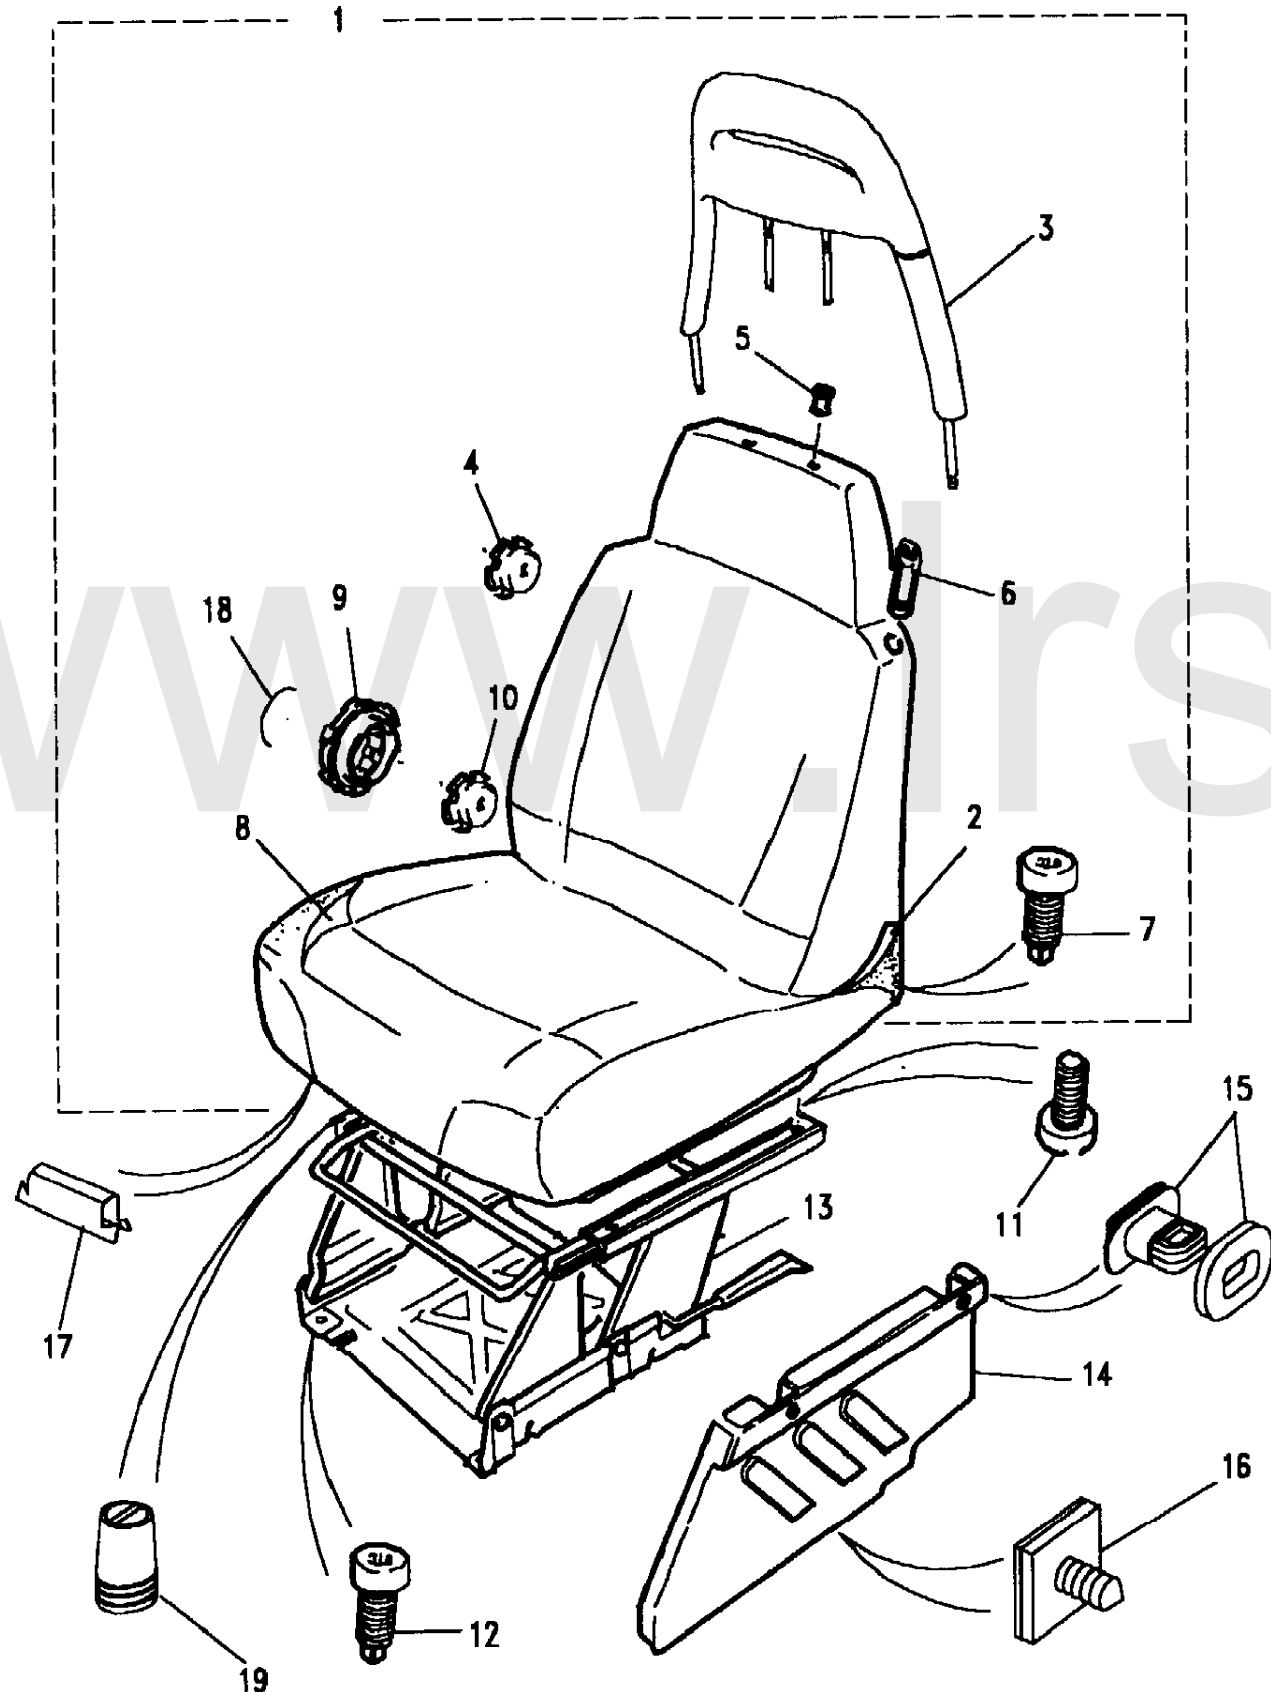

Seats
Seating
Front Seat Assembly 11/12

Discovery (FA393361-WA799999)

(CARXE3A)

Discovery (FA393361-WA799999)

Seats
Seating
Front Seat Assembly

Callout	Name	Application	Remarks & Restrictions	Service No.	Qty
15	Catch	Change point - VIN begin TA163104, Less Electric Driver Seat Adjuster, Less Electric Pass.Seat Adjuster		BTR3264	2
		Change point - VIN begin TA501920, Less Electric Driver Seat Adjuster, Less Electric Pass.Seat Adjuster		BTR3264	2
16	Stud-plastic	Change point - VIN begin TA163104, Less Electric Driver Seat Adjuster, Less Electric Pass.Seat Adjuster		BTR3269	2
		Change point - VIN begin TA501920, Less Electric Driver Seat Adjuster, Less Electric Pass.Seat Adjuster		BTR3269	2
17	Clip-trim retention	Less Electric Driver Seat Adjuster, Less Electric Pass.Seat Adjuster		DKP5706L	2
18	Cap-recliner-seat	Change point - VIN begin TA163104, Less Electric Driver Seat Adjuster, Less Electric Pass.Seat Adjuster		AWR4322	1
		Change point - VIN begin TA501920, Less Electric Driver Seat Adjuster, Less Electric Pass.Seat Adjuster		AWR4322	1
19	Buffer rubber-seat front	Change point - VIN begin TA163104, Less Electric Driver Seat Adjuster, Less Electric Pass.Seat Adjuster		STC3184	4
		Change point - VIN begin TA501920, Less Electric Driver Seat Adjuster, Less Electric Pass.Seat Adjuster		STC3184	4
[900]	Clip	Less Electric Driver Seat Adjuster, Less Electric Pass.Seat Adjuster		NCH1351L	1
[901]	Headrestraint assembly	Less Electric Driver Seat Adjuster, Less Electric Pass.Seat Adjuster	Also serviced as part of a kit, Light Stone Beige, Leather	HAH103230SMK	2
[902]	Fastener-fir tree	Change point - VIN begin TA163104, 3 Door Station Wagon, Less Electric Driver Seat Adjuster, Less Electric Pass.Seat Adjuster	Ash Grey	MXC3130LNF	4