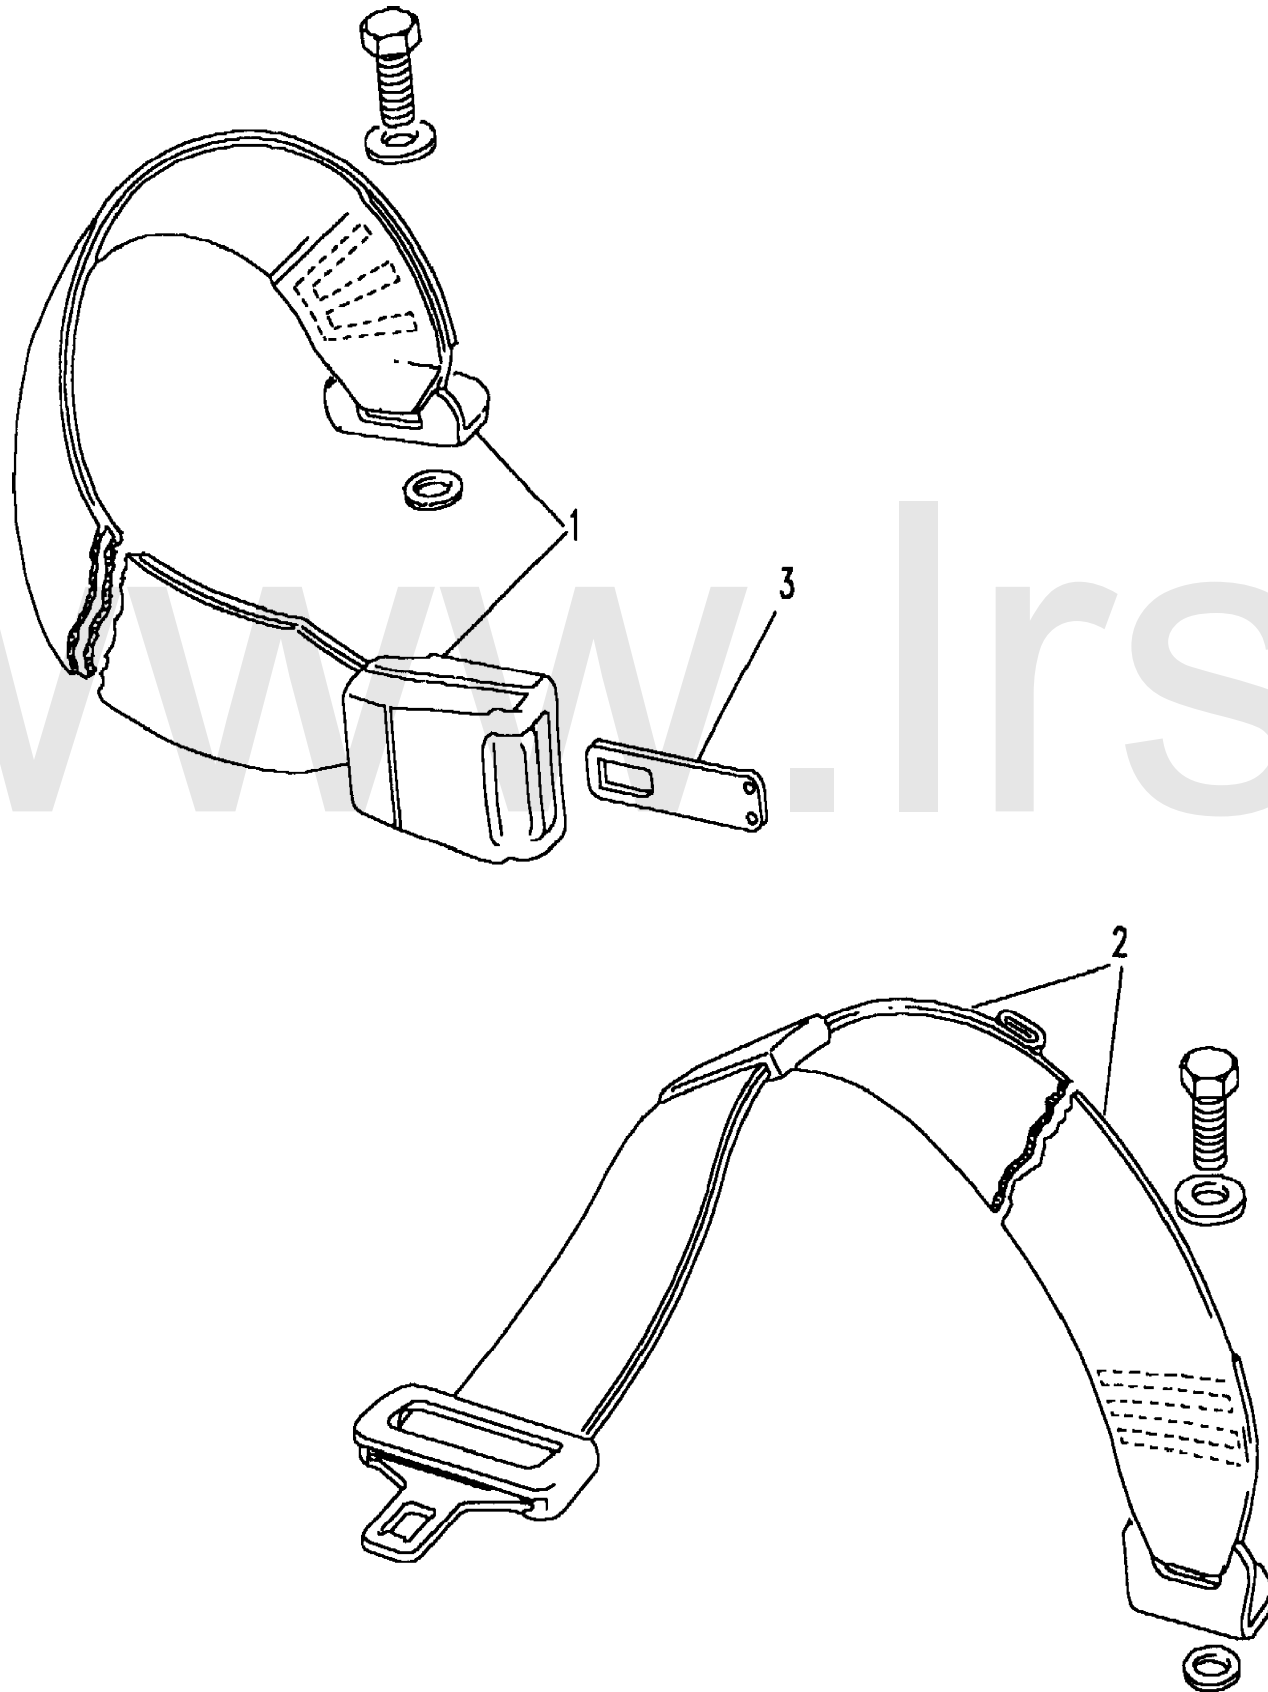

Seats
Seat Belts
Rear Seat Belt-Inward Facing 1/1

Discovery (FA393361-WA799999)
(CARXPE1B)

Discovery (FA393361-WA799999)

Seats
Seat Belts
Rear Seat Belt-Inward Facing

Callout	Name	Application	Remarks & Restrictions	Service No.	Qty
1	Buckle-lap belt	Change point - VIN end JA034313	Ash	MWC8066LUN	2
		Change point - VIN begin KA034314	Ash Grey	MWC8066LNF	2
		Change point - VIN begin LA081473	Ash Grey	BTR8163LNF	2
2	Tongue-lap belt	Change point - VIN end JA034313	Ash Grey	BTR632LUN	2
		Change point - VIN begin KA034314	Grey	BTR632LNF	2
		Change point - VIN begin LA081473	Grey	BTR8162LNF	2
3	Tongue seat belt-stowage	Change point - VIN end JA034313	Ash Grey	BTR180LUN	2
		Change point - VIN begin KA034314	Grey	BTR180LNF	2

www.lrservice.ru