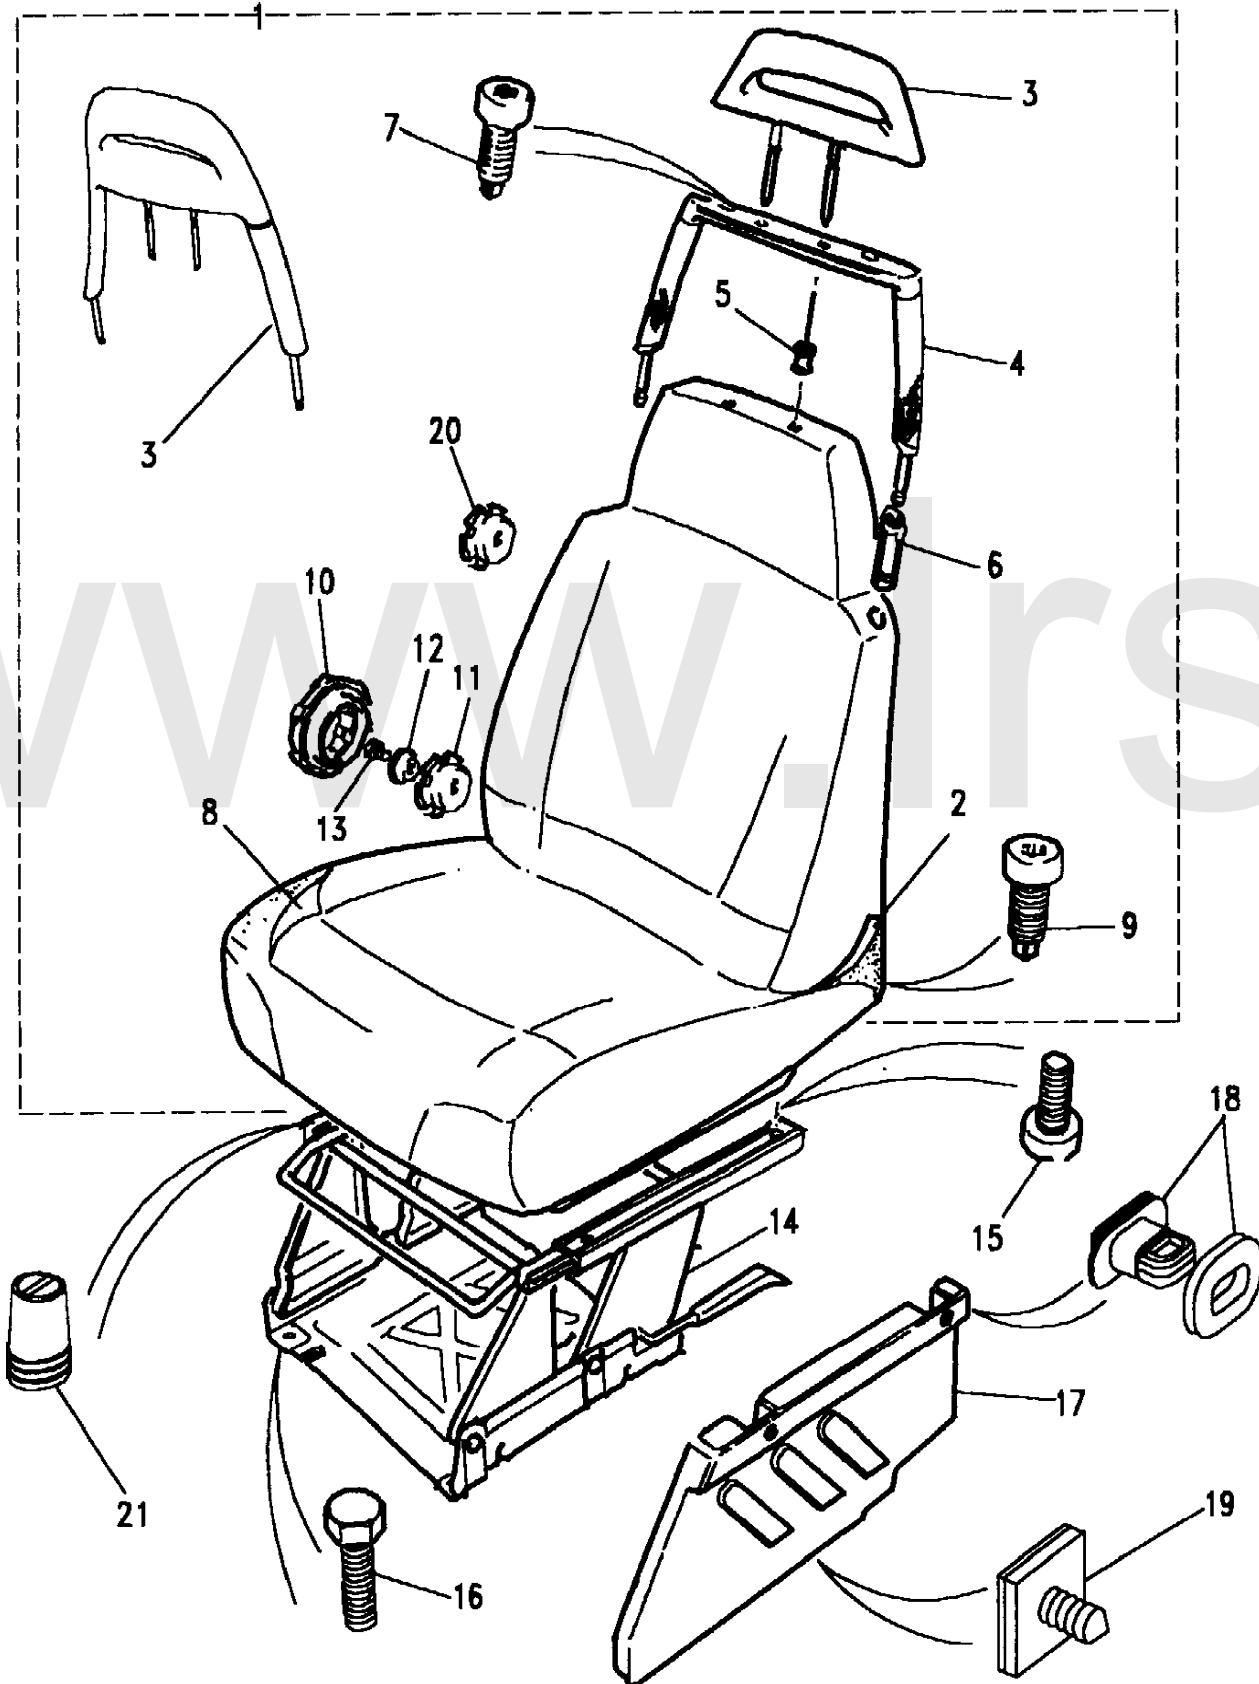

Callout	Name	Application	Remarks & Restrictions	Service No.	Qty		
2	Cover assembly-front seat squab	Change point - VIN end HA460744, Less Electric Driver Seat Adjuster, Less Electric Pass.Seat Adjuster	Sonar Blue	MXC7873JUL	2		
		Change point - VIN begin HA460745, Change point - VIN end KA053215, Less Electric Driver Seat Adjuster, Less Electric Pass.Seat Adjuster	Sonar Blue	BTR1015JUL	2		
		Change point - VIN begin HA460745, Change point - VIN end KA053215, Less Electric Driver Seat Adjuster, Less Electric Pass.Seat Adjuster	Bahama Beige	BTR1015SUC	2		
		Change point - VIN begin KA053216, Change point - VIN end LA081991, Less Electric Driver Seat Adjuster, Less Electric Pass.Seat Adjuster	Cloth, Sonar Blue	BTR9761JUL	2		
		Change point - VIN begin KA053216, Change point - VIN end LA081991, Less Electric Driver Seat Adjuster, Less Electric Pass.Seat Adjuster	Cloth, Bahama Beige	BTR9761SUC	2		
		Change point - VIN begin MA081992, Less Electric Driver Seat Adjuster, Less Electric Pass.Seat Adjuster	Cloth, Dark Granite	BTR7188LOY	2		
		Change point - VIN begin MA081992, Less Electric Driver Seat Adjuster, Less Electric Pass.Seat Adjuster	Cloth, Beige	BTR7188SUD	2		
		Change point - VIN begin MA081992, Less Electric Driver Seat Adjuster, Less Electric Pass.Seat Adjuster	Dark Granite, Leather	BTR7183LOY	2		
		Change point - VIN begin MA081992, Less Electric Driver Seat Adjuster, Less Electric Pass.Seat Adjuster	Bahama Beige, Leather	BTR7183SUC	2		
		3	Headrest assembly	Change point - VIN end HA460744, Less Electric Driver Seat Adjuster, Less Electric Pass.Seat Adjuster	Sonar Blue	MWC8831JUN	2
				Change point - VIN begin HA460745, Change point - VIN end LA081991, Less Electric Driver Seat Adjuster, Less Electric Pass.Seat Adjuster	Sonar Blue	BTR437JUN	2