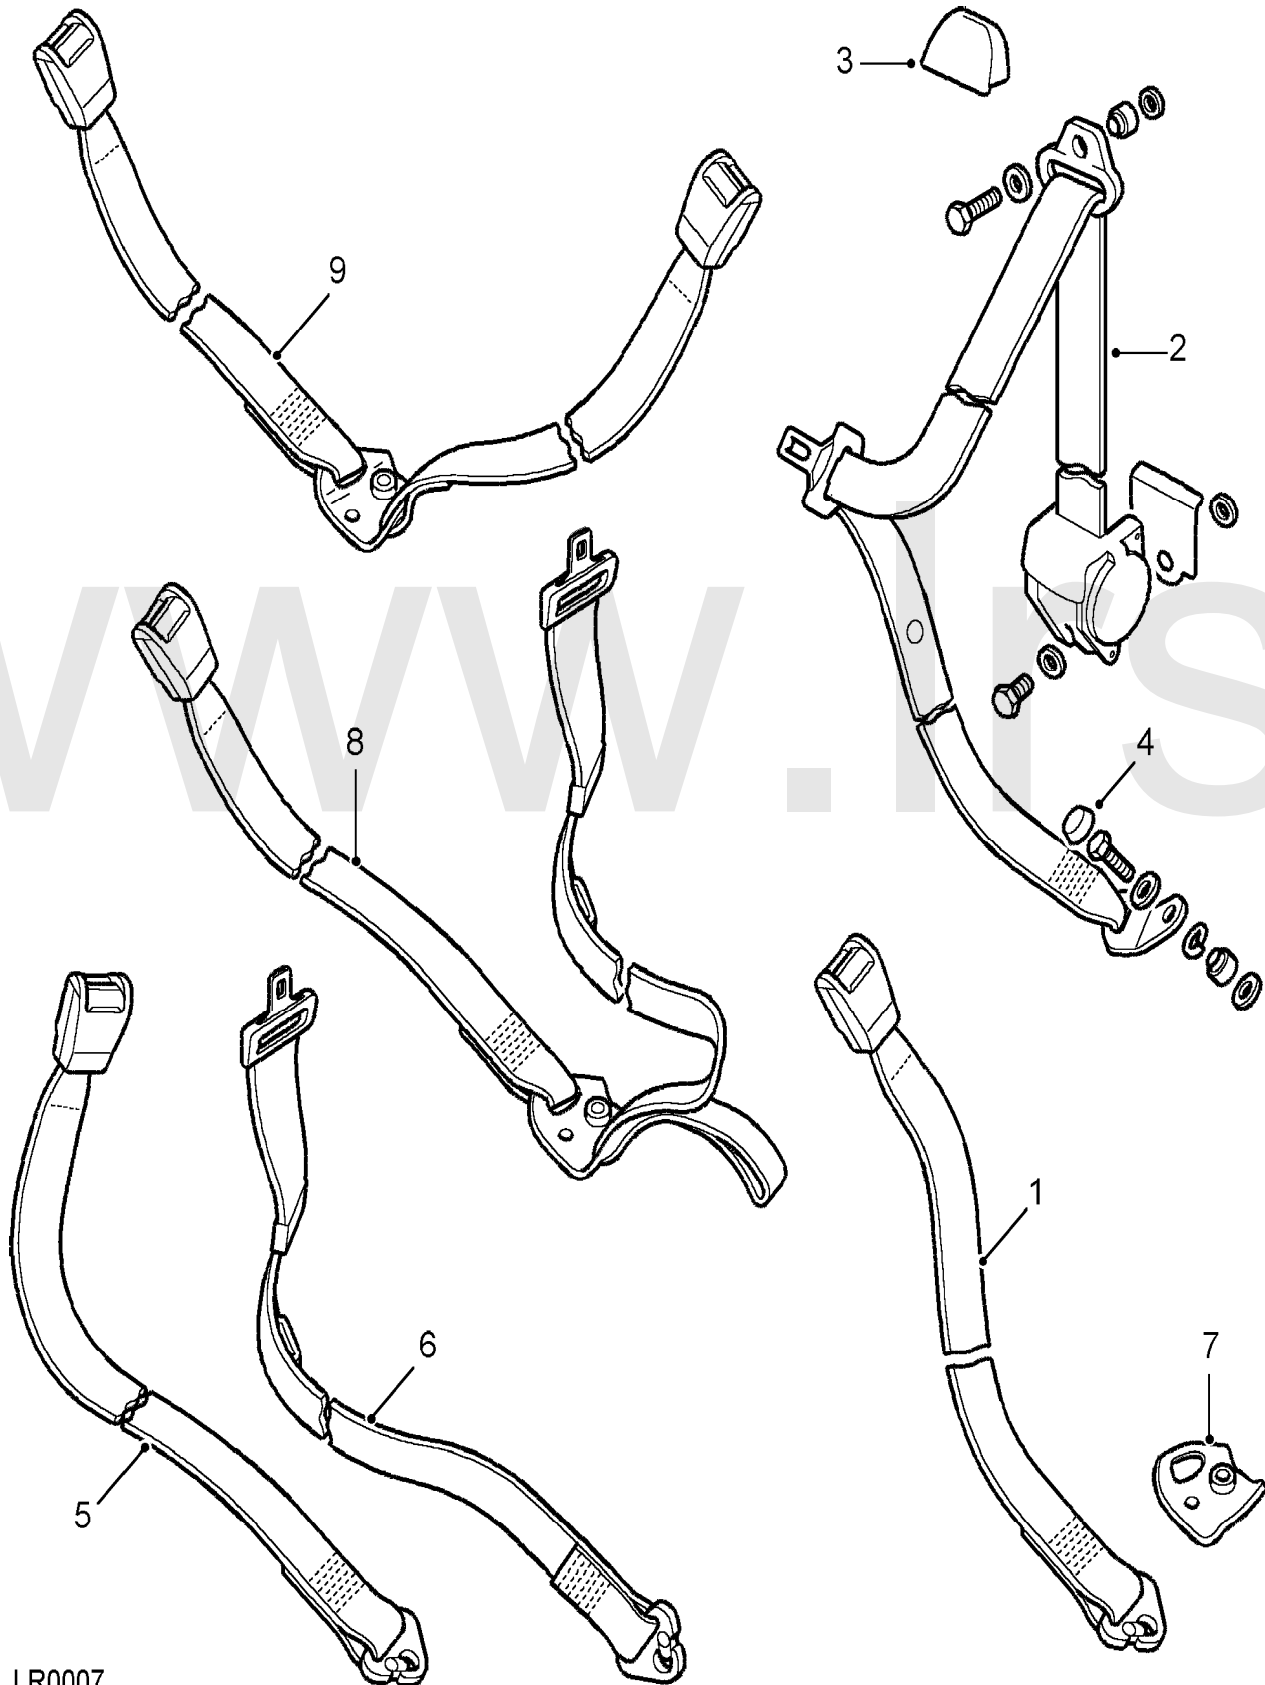

Seats
Seat Belts
Rear Seat Belt 2/2

Discovery (FA393361-WA799999)
(LR0007)

Discovery (FA393361-WA799999)

Seats
Seat Belts
Rear Seat Belt

Callout	Name	Application	Remarks & Restrictions	Service No.	Qty
8	Seat belt assembly-short/long-rear-centre lap	Change point - VIN end JA034313	Ash	BTR737LUN	1
		Change point - VIN begin JA034314, Change point - VIN end LA081472	Ash Grey	BTR737LNF	1
		Change point - VIN begin LA081473	Ash Grey	BTR7770LNF	1
9	Seat belt assembly-double rear short end	Change point - VIN end JA034313	Ash	BTR736LUN	1
		Change point - VIN begin JA034314, Change point - VIN end LA081472	Ash Grey	BTR736LNF	1
		Change point - VIN begin LA081473	Ash Grey	BTR736LNF	1
[900]	Kit-seat belt fixing			STC1180	1