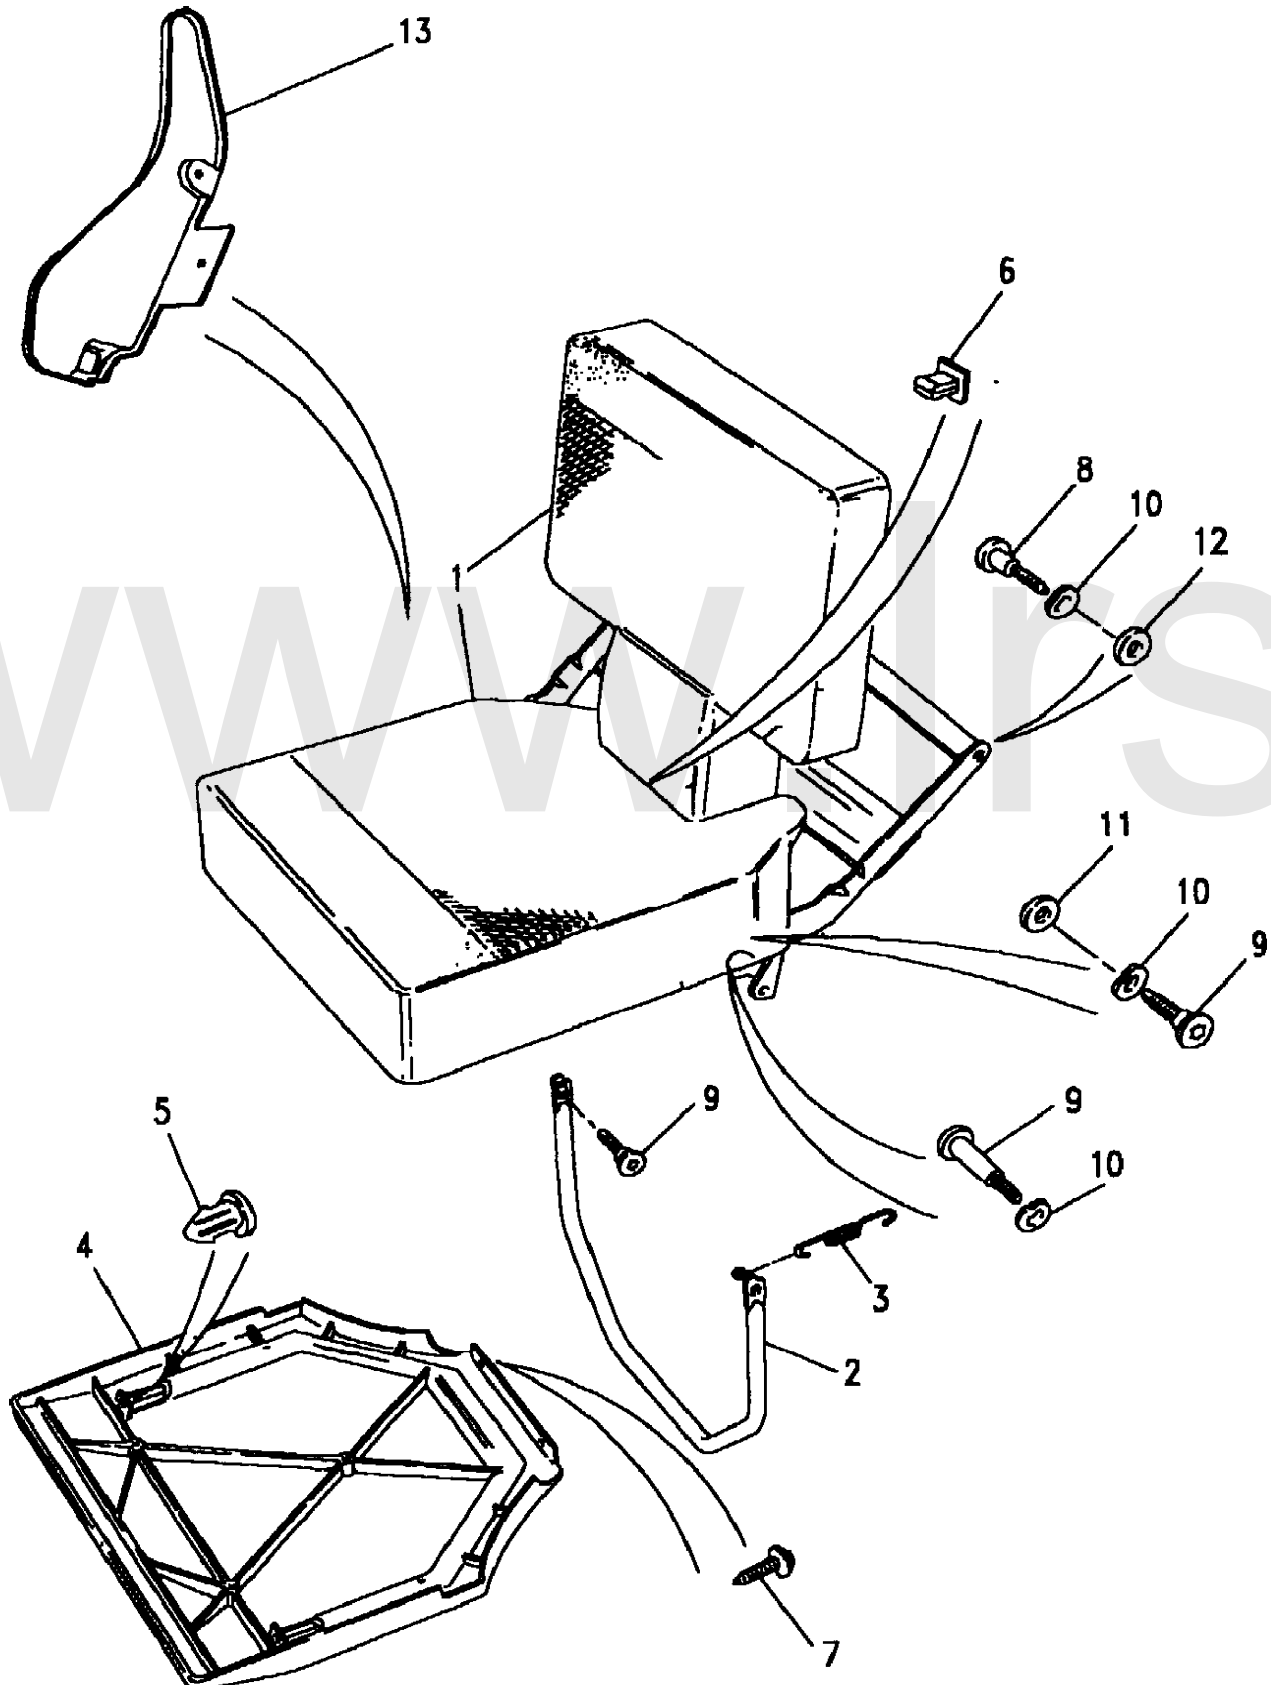

Seats
Seating
Inward Facing 1/4

Discovery (FA393361-WA799999)
(CARXKA1A)

Discovery (FA393361-WA799999)

Seats
Seating
Inward Facing

Callout	Name	Application	Remarks & Restrictions	Service No.	Qty
1	Seat assembly-inward facing	Change point - VIN end JA034313	Cloth, Sonar Blue	MWC8800JUL	2
		Change point - VIN end JA034313	Cloth, Bahama Beige	MWC8800SUC	2
		Change point - VIN begin KA034314	Cloth, Sonar Blue	BTR4993JUL	2
		Change point - VIN begin KA034314	Cloth, Bahama Beige	BTR4993SUC	2
		Change point - VIN begin MA081992, Change point - VIN end MA104715	Cloth, Dark Granite	BTR4564LOY	2
		Change point - VIN begin MA081992, Change point - VIN end MA104715	Cloth, Beige	BTR4564SUD	2
		Change point - VIN begin MA104716	Cloth, Dark Granite	BTR9851LOY	2
		Change point - VIN begin TA163104, Change point - VIN end TA501920	Cloth, Dark Granite	BTR9851LOY	2
		Change point - VIN begin MA104716	Cloth, Beige	BTR9851SUD	2
		Change point - VIN begin TA163104, Change point - VIN end TA501920	Cloth, Beige	BTR9851SUD	2
		Change point - VIN begin MA163104, Change point - VIN end TA501920	Cloth, Dark Granite	AWR3811LOY	2
		Change point - VIN begin MA163104, Change point - VIN end TA501920	Cloth, Bahama Beige	AWR3811SUC	2
		Change point - VIN begin MA081992, Change point - VIN end MA104715	Dark Granite, Leather	BTR7867LOY	2
		Change point - VIN begin MA081992, Change point - VIN end MA104715	Bahama Beige, Leather	BTR7867SUC	2
		Change point - VIN begin MA104716, Change point - VIN end TA530158	Dark Granite, Leather	BTR9879LOY	2
		Change point - VIN begin MA104716, Change point - VIN end TA700125	Dark Granite, Leather	BTR9879LOY	2
		Change point - VIN begin MA104716, Change point - VIN end TA534103	Bahama Beige, Leather	BTR9879SUC	2
		Change point - VIN begin MA104716, Change point - VIN end TA703236	Bahama Beige, Leather	BTR9879SUC	2
		Change point - VIN begin TA530159, Change point - VIN end TA700126	Dark Granite, Leather	AWR6101LOY	2
		Change point - VIN begin VA534104, Change point - VIN end VA547236	Bahama Beige, Leather	AWR6101SUC	2
		Change point - VIN begin VA703237, Change point - VIN end VA715217	Bahama Beige, Leather	AWR6101SUC	2
		Change point - VIN begin VA547237	Dark Granite, Leather	HLD102950LOY	2
		Change point - VIN begin VA715218	Dark Granite, Leather	HLD102950LOY	2