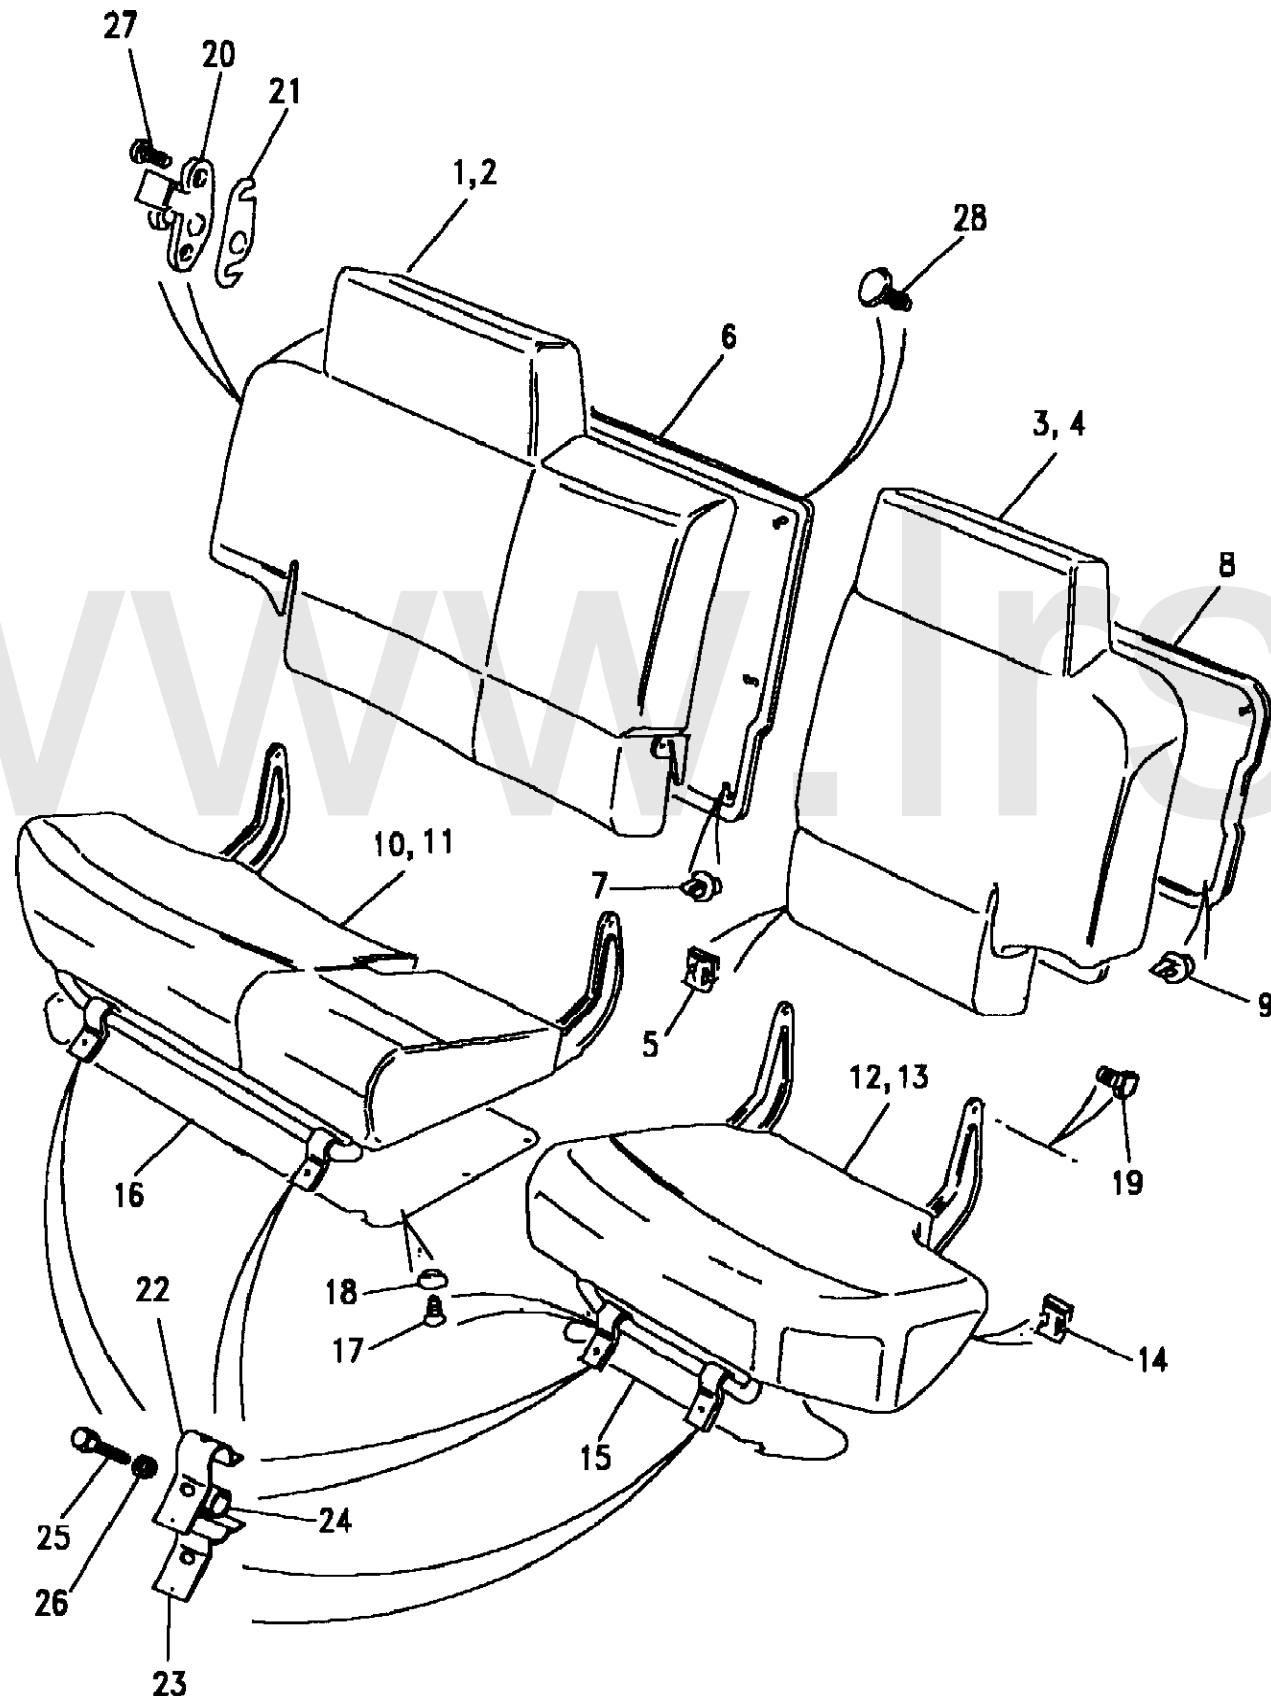

Seats
Seating
Rear-with Logo 1/2

Discovery (FA393361-WA799999)
(CARXGC1B)

Discovery (FA393361-WA799999)

Seats
Seating
Rear-with Logo

Callout	Name	Application	Remarks & Restrictions	Service No.	Qty
1	Squab-large split rear seat	Change point - VIN end WA746541	Dark Granite, leather/cloth	AWR3147LOY	1
2	Cover assembly-rear seat large split squab		Dark Granite, leather/cloth	AWR3105LOY	1
3	Squab-small split rear seat		Also serviced as part of a kit, Dark Granite, leather/cloth, with XS logo	AWR3145LOY	1
4	Cover assembly-rear seat small split squab		Also serviced as part of a kit, Dark Granite, leather/cloth, with XS logo	AWR3104LOY	1
5	Clip-trim retention			315264	10
6	Panel-rear seat back		Charcoal, 2/3	BTR9509LPZ	1
7	Screw		squab to panel, Self Tapping, No 14 x 3/4	AB614061L	9
8	Panel-rear seat back		Charcoal, 1/3	BTR9508LPZ	1
9	Fastener-fir tree			AGU1425	7
10	Cushion-large split rear seat		Also serviced as part of a kit, Dark Granite, leather/cloth, with XS logo	AWR3146LOY	1
11	Cover assembly-rear seat large split cushion		Also serviced as part of a kit, Dark Granite, leather/cloth, with XS logo	AWR3107LOY	1
12	Cushion-small split rear seat		Also serviced as part of a kit, Dark Granite, leather/cloth, with XS logo	AWR3144LOY	1
13	Cover assembly-rear seat small split cushion		Also serviced as part of a kit, Dark Granite, leather/cloth, with XS logo	AWR3106LOY	1
14	Clip-trim retention			315264	10
15	Panel-rear seat 1/3			AWR3195	1
16	Panel-rear seat 2/3			AWR3196	1
17	Screw			MTC9428	15
18	Washer-cup			MTC9429	15
19	Screw		hinge to seatbase, M6, cap head	SB106121	4
20	Striker-rear seat squab		RH	HWK100560	1
			RH	BTR4892	1
			LH	HWK100550	1
			LH	BTR4893	1