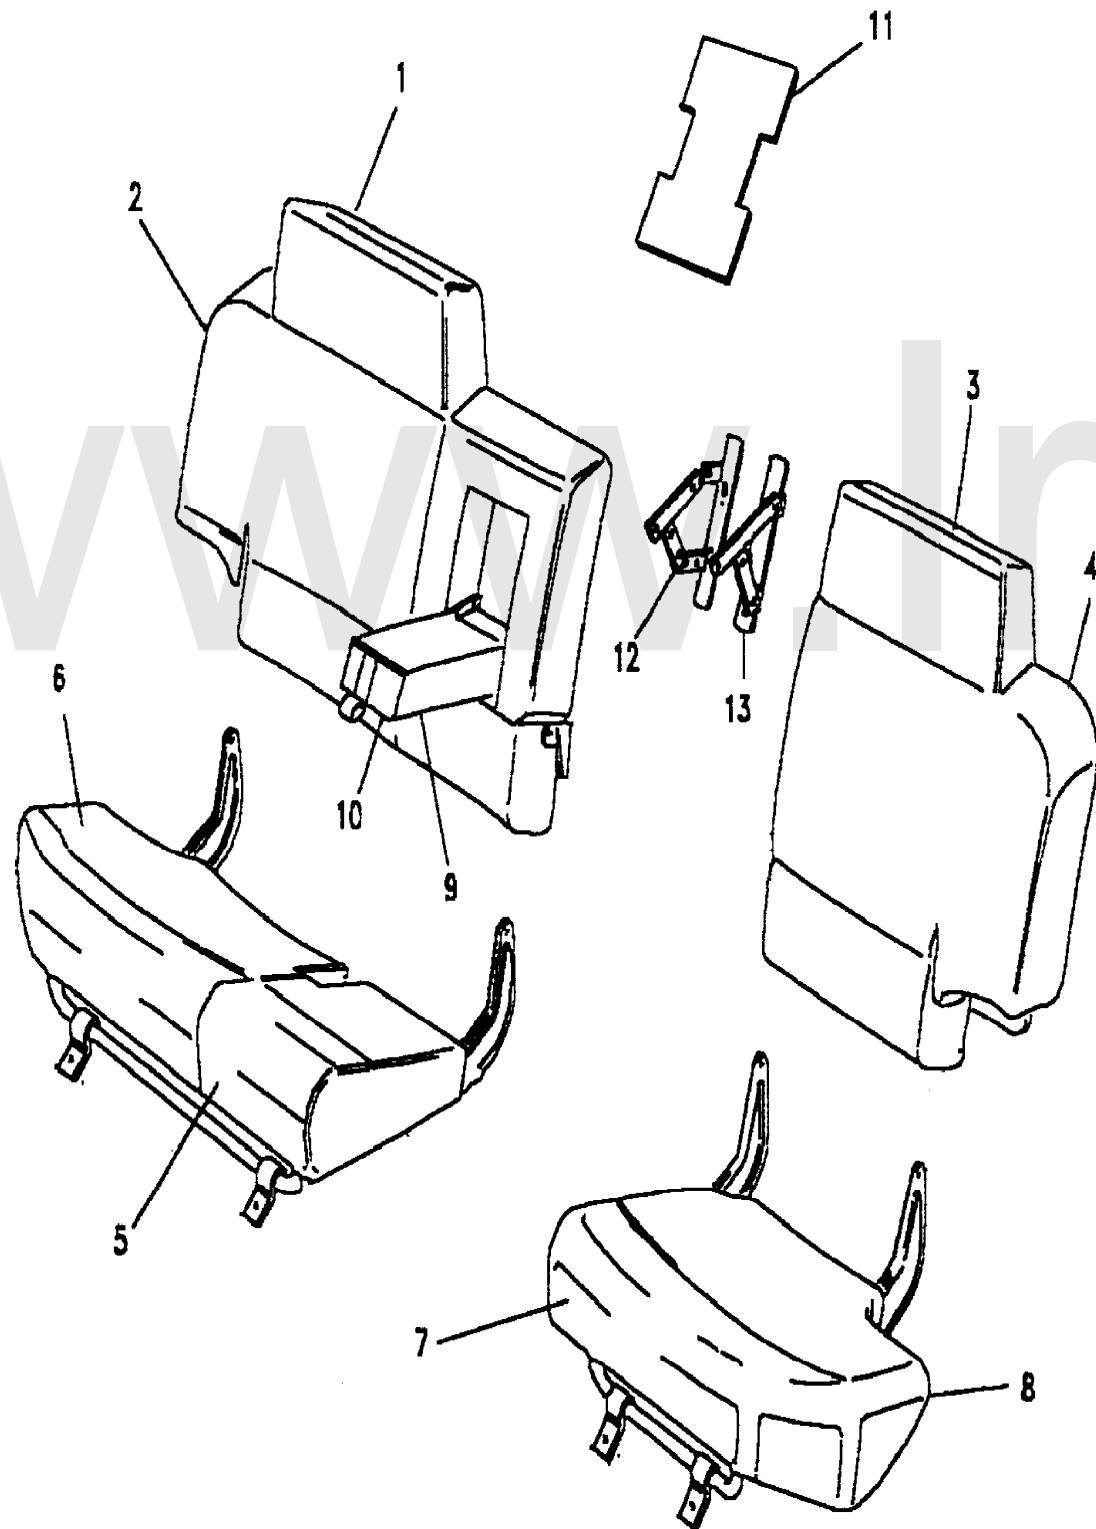

Callout	Name	Application	Remarks & Restrictions	Service No.	Qty
1	Squab-large split rear seat	Change point - VIN begin WA746542	Also serviced as part of a kit, Dark Granite, With Armrest, Leather	HLE108990LOY	1
		Change point - VIN begin WA746542	Also serviced as part of a kit, Bahama Beige, With Armrest, Leather	HLE108990SUC	1
		Change point - VIN begin WA746542	Also serviced as part of a kit, Light Stone Beige, With Armrest, Leather	HLE109040SMK	1
2	Cover assembly-rear seat large split squab	Change point - VIN begin WA746542	Also serviced as part of a kit, Dark Granite, Leather	HMA110560LOY	1
		Change point - VIN begin WA746542	Also serviced as part of a kit, Bahama Beige, Leather	HMA110560SUC	1
		Change point - VIN begin WA746542	Also serviced as part of a kit, Light Stone Beige, Leather	HMA110630SMK	1
3	Squab-small split rear seat	Change point - VIN begin VA547237	Also serviced as part of a kit, Dark Granite, Leather	HLE108830LOY	1
		Change point - VIN begin VA715218	Also serviced as part of a kit, Dark Granite, Leather	HLE108830LOY	1
		Change point - VIN begin VA547237	Also serviced as part of a kit, Bahama Beige, Leather	HLE108830SUC	1
		Change point - VIN begin VA715218	Also serviced as part of a kit, Bahama Beige, Leather	HLE108830SUC	1
		Change point - VIN begin WA746542	Also serviced as part of a kit, Light Stone Beige, Leather	HLE109000SMK	1
4	Cover assembly-rear seat small split squab	Change point - VIN begin VA547237	Also serviced as part of a kit, Dark Granite, Leather	HMA110230LOY	1
		Change point - VIN begin VA715218	Also serviced as part of a kit, Dark Granite, Leather	HMA110230LOY	1
		Change point - VIN begin VA547237	Also serviced as part of a kit, Bahama Beige, Leather	HMA110230SUC	1
		Change point - VIN begin VA715218	Also serviced as part of a kit, Bahama Beige, Leather	HMA110230SUC	1
		Change point - VIN begin WA746542	Also serviced as part of a kit, Light Stone Beige, Leather	HMA110570SMK	1
5	Cushion-large split rear seat	Change point - VIN begin VA547237	Also serviced as part of a kit, Dark Granite, Leather	HLF104950LOY	1
		Change point - VIN begin VA715218	Also serviced as part of a kit, Dark Granite, Leather	HLF104950LOY	1
		Change point - VIN begin VA547237	Also serviced as part of a kit, Bahama Beige, Leather	HLF104950SUC	1
		Change point - VIN begin VA715218	Also serviced as part of a kit, Bahama Beige, Leather	HLF104950SUC	1
		Change point - VIN begin WA746542	Also serviced as part of a kit, Light Stone Beige, Leather	HLF105070SMK	1
6	Cover assembly-rear seat large split cushion	Change point - VIN begin VA547237	Also serviced as part of a kit, Dark Granite, Leather	HPA106060LOY	1
		Change point - VIN begin VA715218	Also serviced as part of a kit, Dark Granite, Leather	HPA106060LOY	1
		Change point - VIN begin VA547237	Also serviced as part of a kit, Bahama Beige, Leather	HPA106060SUC	1
		Change point - VIN begin VA715218	Also serviced as part of a kit, Bahama Beige, Leather	HPA106060SUC	1
		Change point - VIN begin WA746542	Also serviced as part of a kit, Light Stone Beige, Leather	HPA106290SMK	1