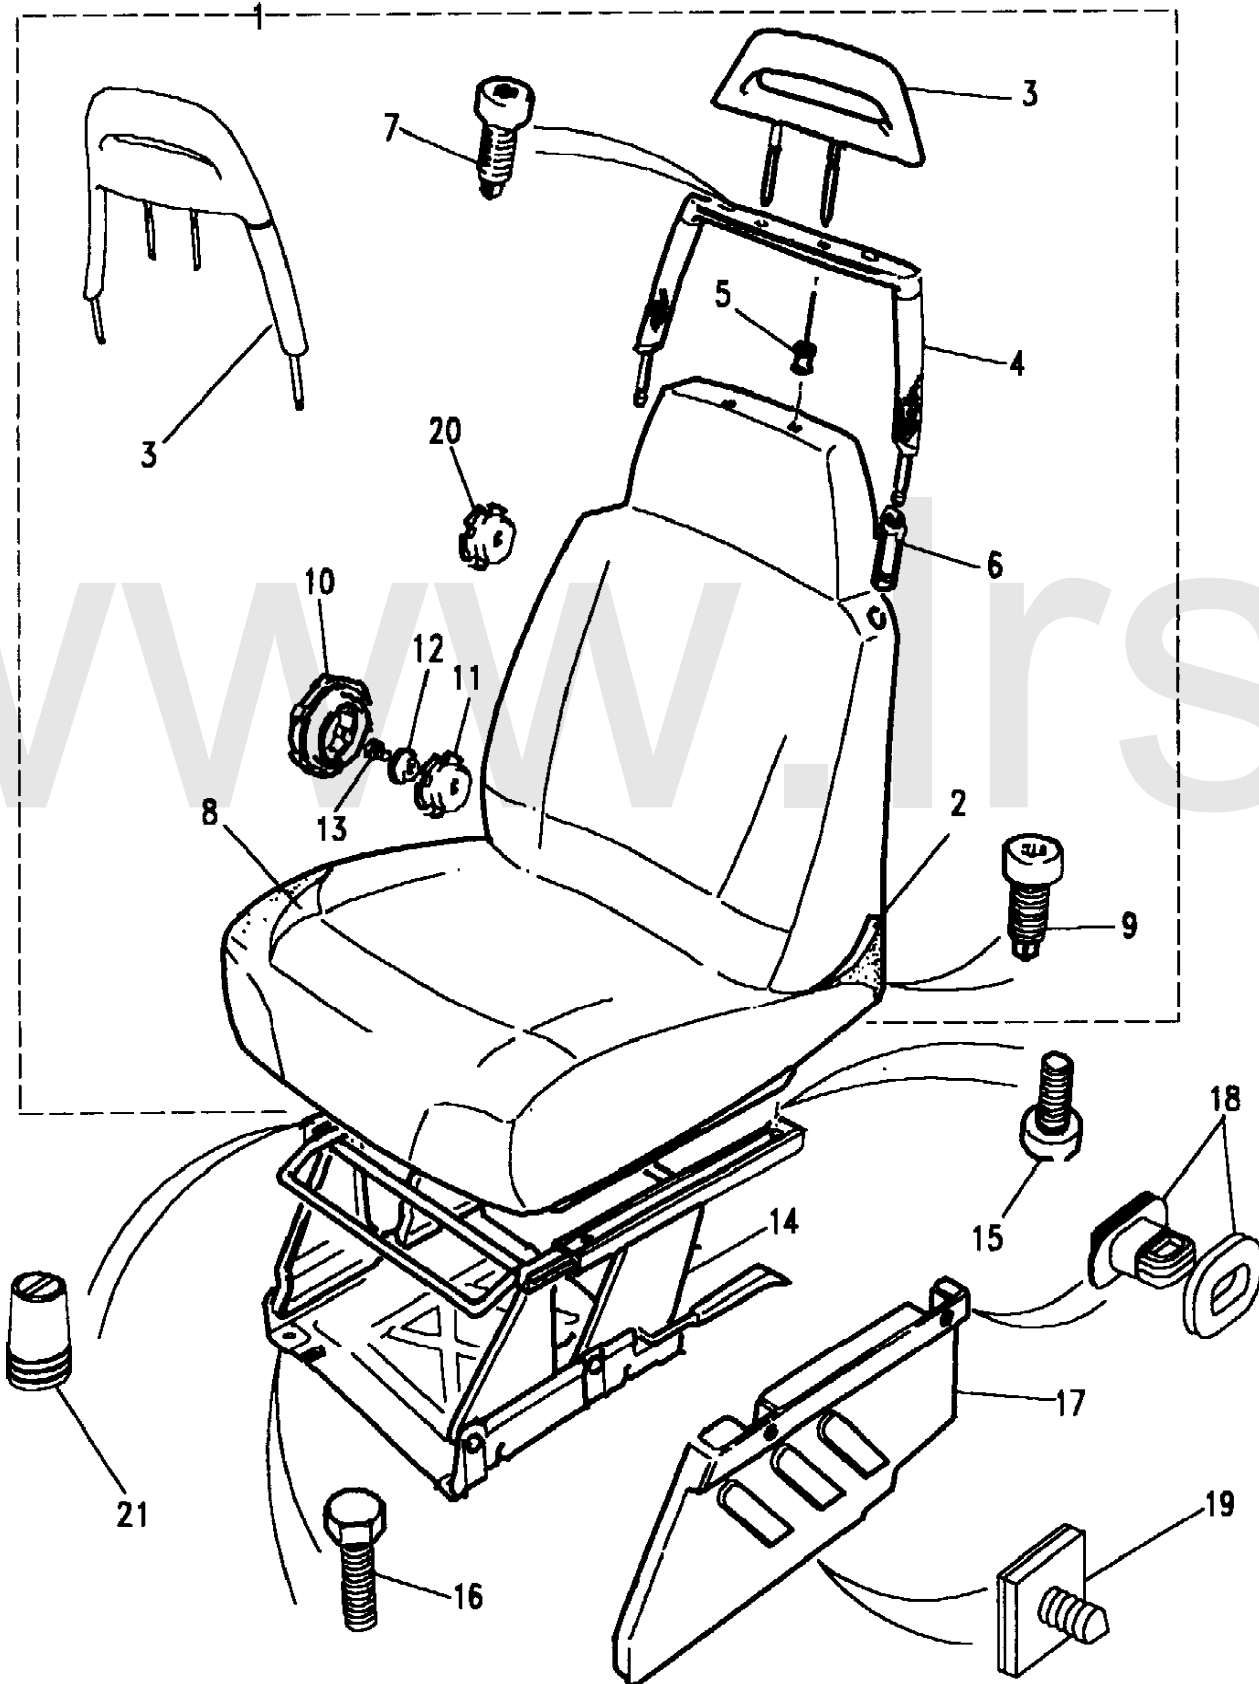

Callout	Name	Application	Remarks & Restrictions	Service No.	Qty
14	Frame assembly-manual front seat	Change point - VIN end JA034313, 3 Door Station Wagon, Less Electric Driver Seat Adjuster, Less Electric Pass.Seat Adjuster	Ash Grey, LH	MXC6311LUN	1
		Change point - VIN begin KA034314, Change point - VIN end MA104715, 3 Door Station Wagon, Less Electric Driver Seat Adjuster, Less Electric Pass.Seat Adjuster	Ash Grey, RH	MXC6310LNF	1
		Change point - VIN begin KA034314, Change point - VIN end MA104715, 3 Door Station Wagon, Less Electric Driver Seat Adjuster, Less Electric Pass.Seat Adjuster	Ash Grey, LH	MXC6311LNF	1
		Change point - VIN begin MA104716, 3 Door Station Wagon, Less Electric Driver Seat Adjuster, Less Electric Pass.Seat Adjuster	Black, RH	BTR9848PMA	1
		Change point - VIN begin MA104716, 3 Door Station Wagon, Less Electric Driver Seat Adjuster, Less Electric Pass.Seat Adjuster	Black, LH	BTR9847PMA	1
		Change point - VIN end JA034313, 5 Door Station Wagon, Less Electric Driver Seat Adjuster, Less Electric Pass.Seat Adjuster	Ash Grey, RH	MXC7270LUN	1
		Change point - VIN end JA034313, 5 Door Station Wagon, Less Electric Driver Seat Adjuster, Less Electric Pass.Seat Adjuster	Ash Grey, LH	MXC7271LUN	1
		Change point - VIN begin KA034314, Change point - VIN end MA104715, 5 Door Station Wagon, Less Electric Driver Seat Adjuster, Less Electric Pass.Seat Adjuster	Ash Grey, RH	MXC7270LNF	1
		Change point - VIN begin KA034314, Change point - VIN end MA104715, 5 Door Station Wagon, Less Electric Driver Seat Adjuster, Less Electric Pass.Seat Adjuster	Ash Grey, LH	MXC7271LNF	1
		Change point - VIN begin MA104716, 5 Door Station Wagon, Less Electric Driver Seat Adjuster, Less Electric Pass.Seat Adjuster	Black, RH	BTR9850PMA	1