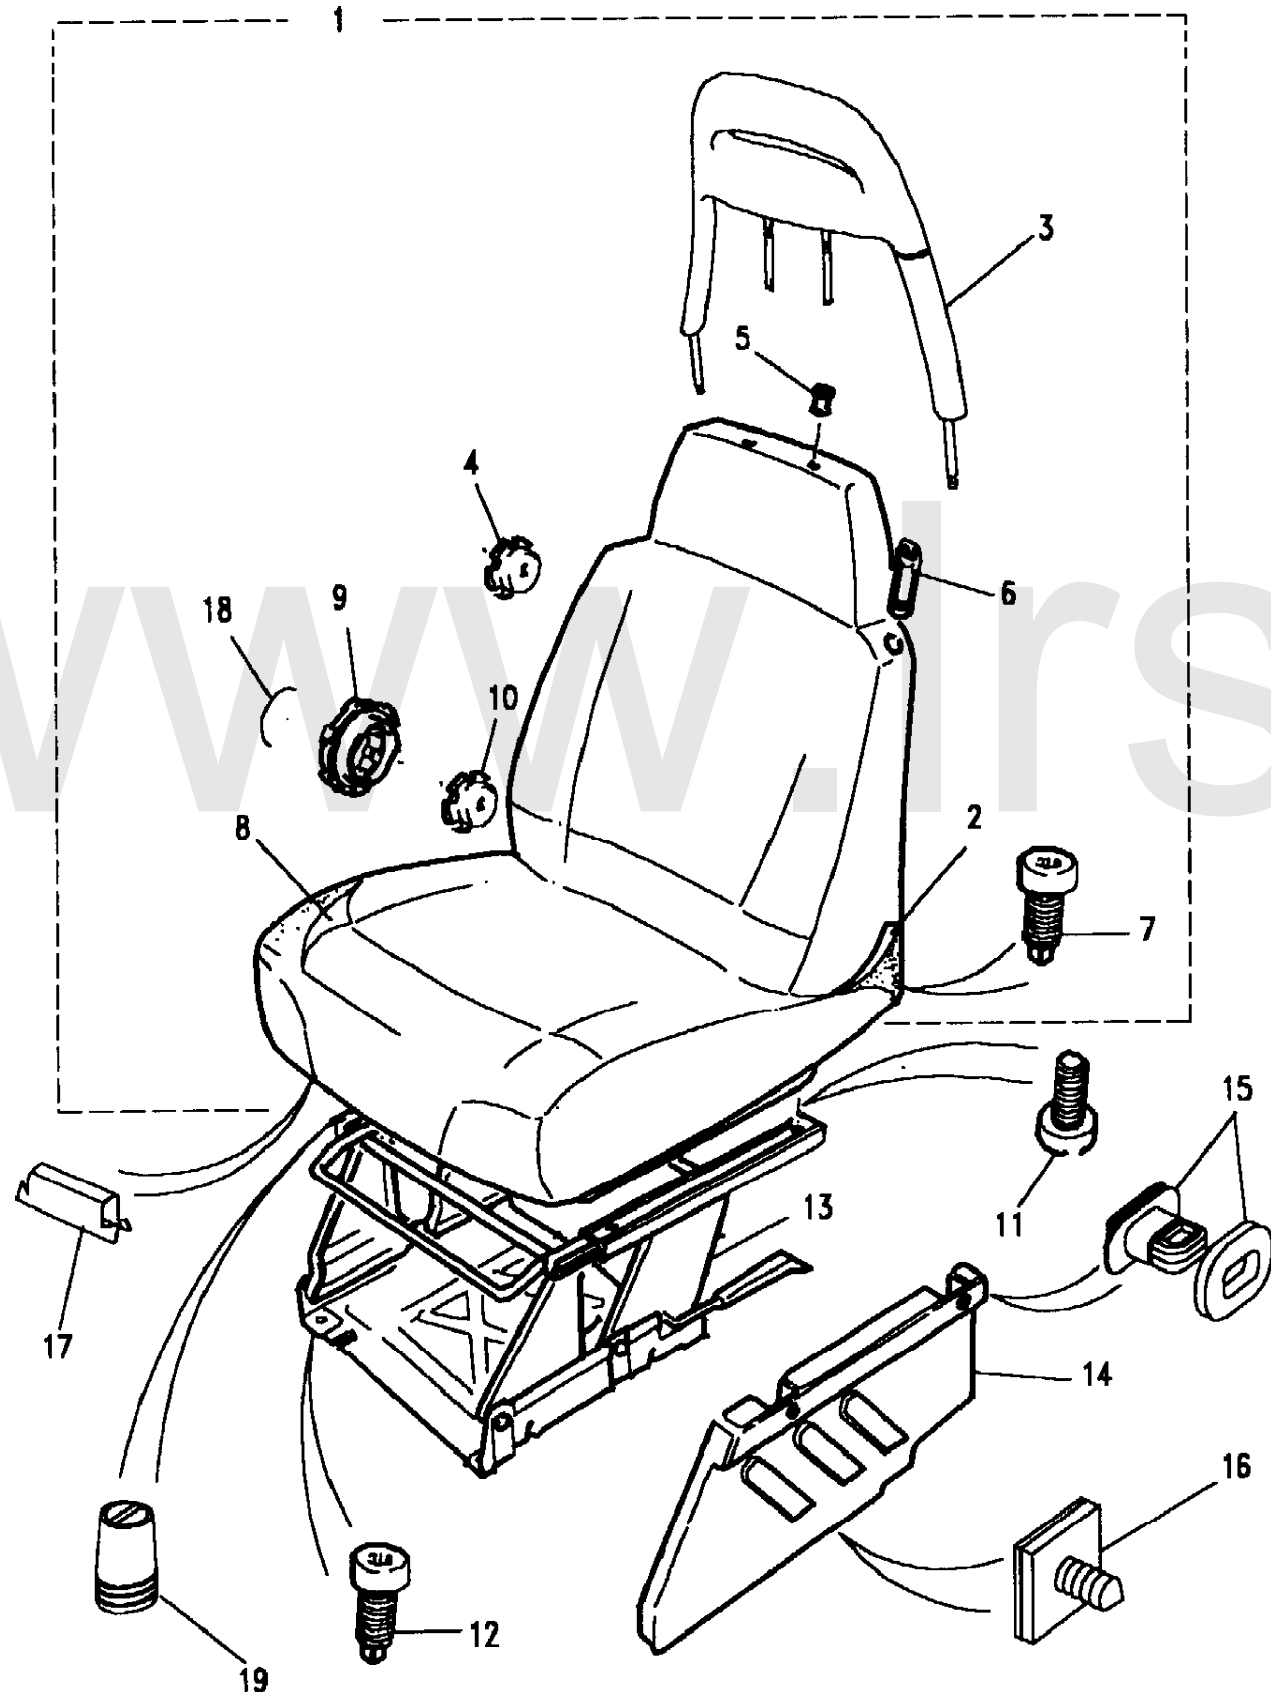

Seats
Seating
Front Seat Assembly 4/12

Discovery (FA393361-WA799999)

(CARXEA3A)

Discovery (FA393361-WA799999)

Seats
Seating
Front Seat Assembly

Callout	Name	Application	Remarks & Restrictions	Service No.	Qty
1	Seat-manual front	Change point - VIN end TA534104, 5 Door Station Wagon, Less Electric Driver Seat Adjuster, Less Electric Pass.Seat Adjuster	Bahama Beige, LH, Leather	AWR2647SUC	1
		Change point - VIN end TA703236, 5 Door Station Wagon, Less Electric Driver Seat Adjuster, Less Electric Pass.Seat Adjuster	Bahama Beige, LH, Leather	AWR2647SUC	1
		Change point - VIN begin VA534104, Change point - VIN end WA746541, 5 Door Station Wagon, Less Electric Driver Seat Adjuster, Less Electric Pass.Seat Adjuster	Bahama Beige, LH, Leather	AWR6095SUC	1
		Change point - VIN begin VA703237, Change point - VIN end WA746541, 5 Door Station Wagon, Less Electric Driver Seat Adjuster, Less Electric Pass.Seat Adjuster	Bahama Beige, LH, Leather	AWR6095SUC	1
		Change point - VIN begin WA746542, 3 Door Station Wagon, Less Electric Driver Seat Adjuster, Less Electric Pass.Seat Adjuster	Also serviced as part of a kit, Cloth, RH, Dark Granite, Kestral	HAD129340LOY	1
		Change point - VIN begin WA746542, 3 Door Station Wagon, Less Electric Driver Seat Adjuster, Less Electric Pass.Seat Adjuster	Also serviced as part of a kit, Cloth, Dark Granite, Kestral, LH	HAD129350LOY	1
		Change point - VIN begin WA746542, 3 Door Station Wagon, Less Electric Driver Seat Adjuster, Less Electric Pass.Seat Adjuster	Also serviced as part of a kit, Cloth, RH, Bahama Beige, Kestral	HAD129340SUC	1
		Change point - VIN begin WA746542, 3 Door Station Wagon, Less Electric Driver Seat Adjuster, Less Electric Pass.Seat Adjuster	Also serviced as part of a kit, Cloth, Bahama Beige, Kestral, LH	HAD129350SUC	1
		Change point - VIN begin WA746542, 5 Door Station Wagon, Less Electric Driver Seat Adjuster, Less Electric Pass.Seat Adjuster	Also serviced as part of a kit, Cloth, RH, Dark Granite, Kestral	HAD129320LOY	1
		Change point - VIN begin WA746542, 5 Door Station Wagon, Less Electric Driver Seat Adjuster, Less Electric Pass.Seat Adjuster	Also serviced as part of a kit, Cloth, Dark Granite, Kestral, LH	HAD129330LOY	1