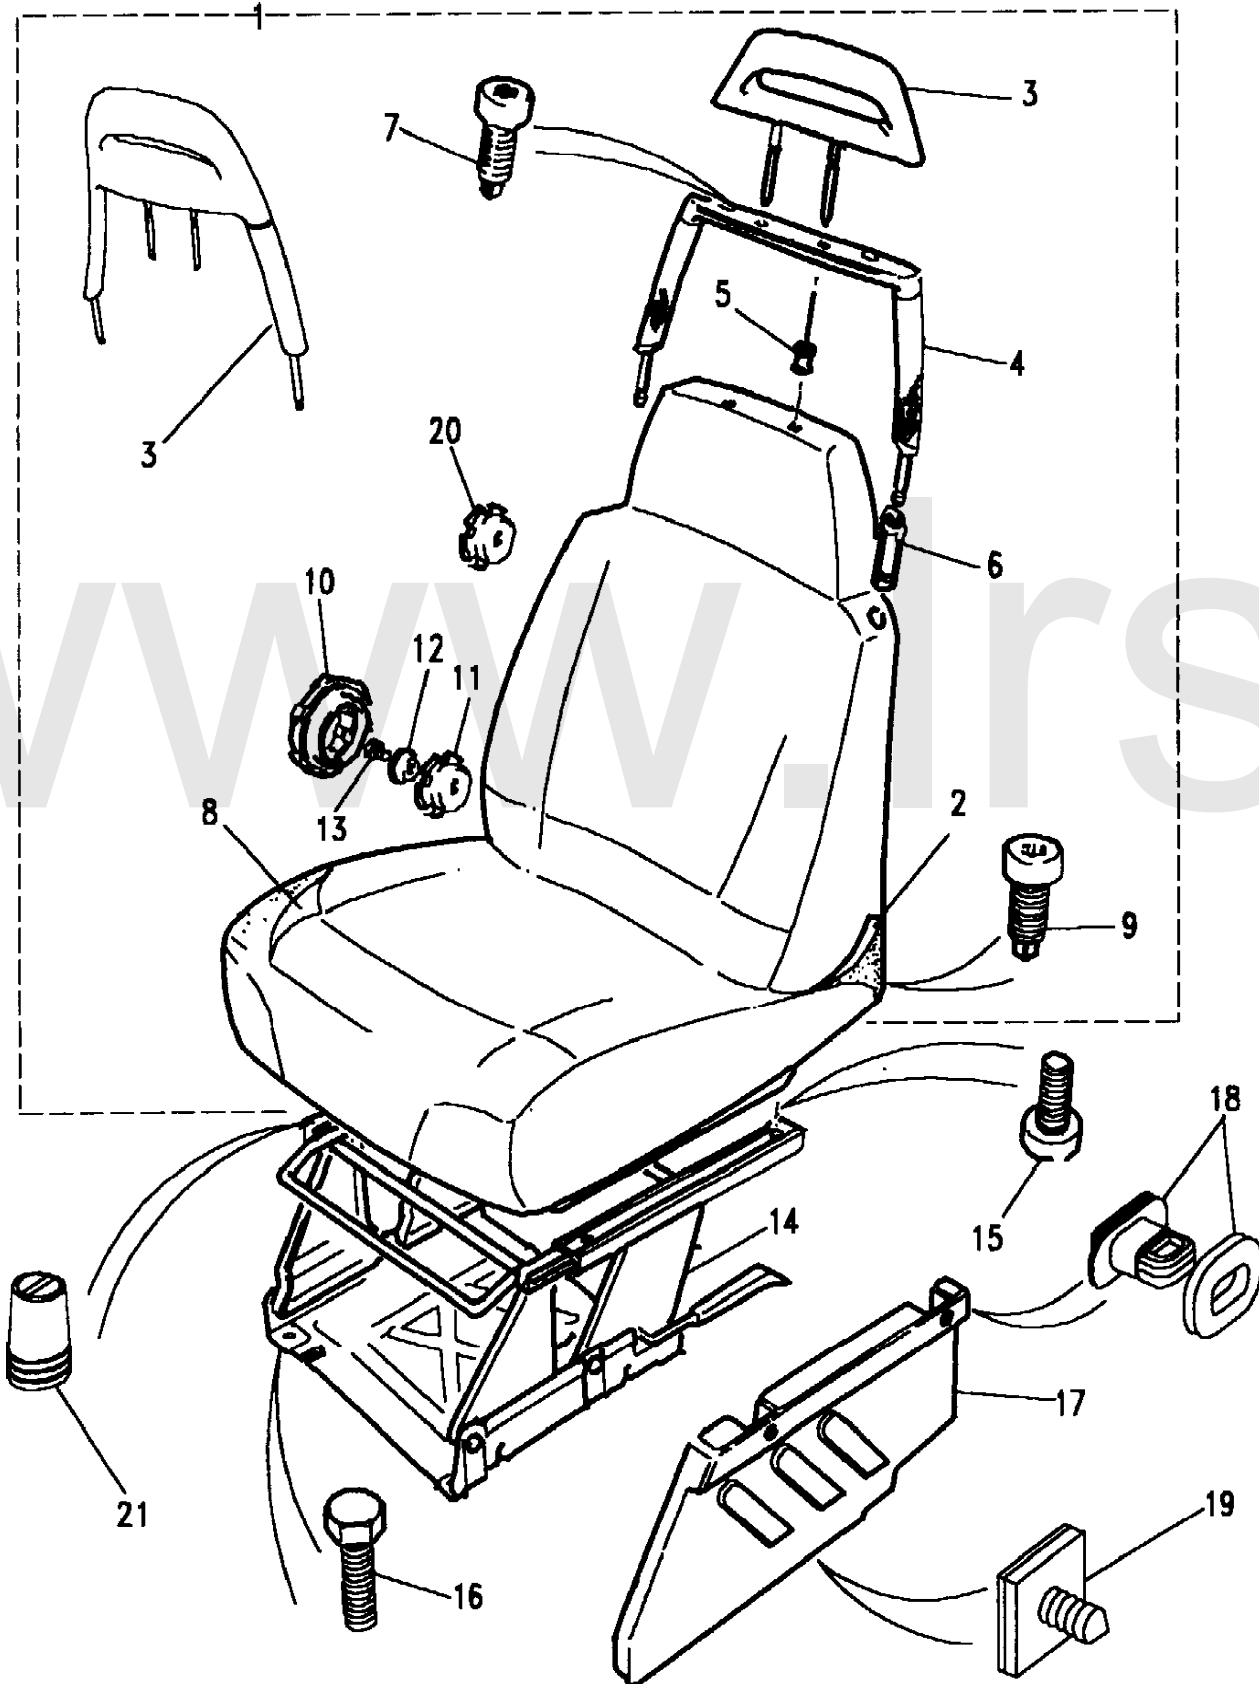

Callout	Name	Application	Remarks & Restrictions	Service No.	Qty
[901]	Cap-front seat squab manual recline mechanism hand wheel	Change point - VIN begin KA051156	Ash Grey	BTR6171LNF	2
[902]	Fastener-fir tree	Change point - VIN end JA034313	Ash Grey	MXC3130LUN	4
		Change point - VIN begin KA034314, Change point - VIN end MA163103	Ash Grey	MXC3130LNF	4
		Change point - VIN begin KA034314, Change point - VIN end MA501919	Ash Grey	MXC3130LNF	4