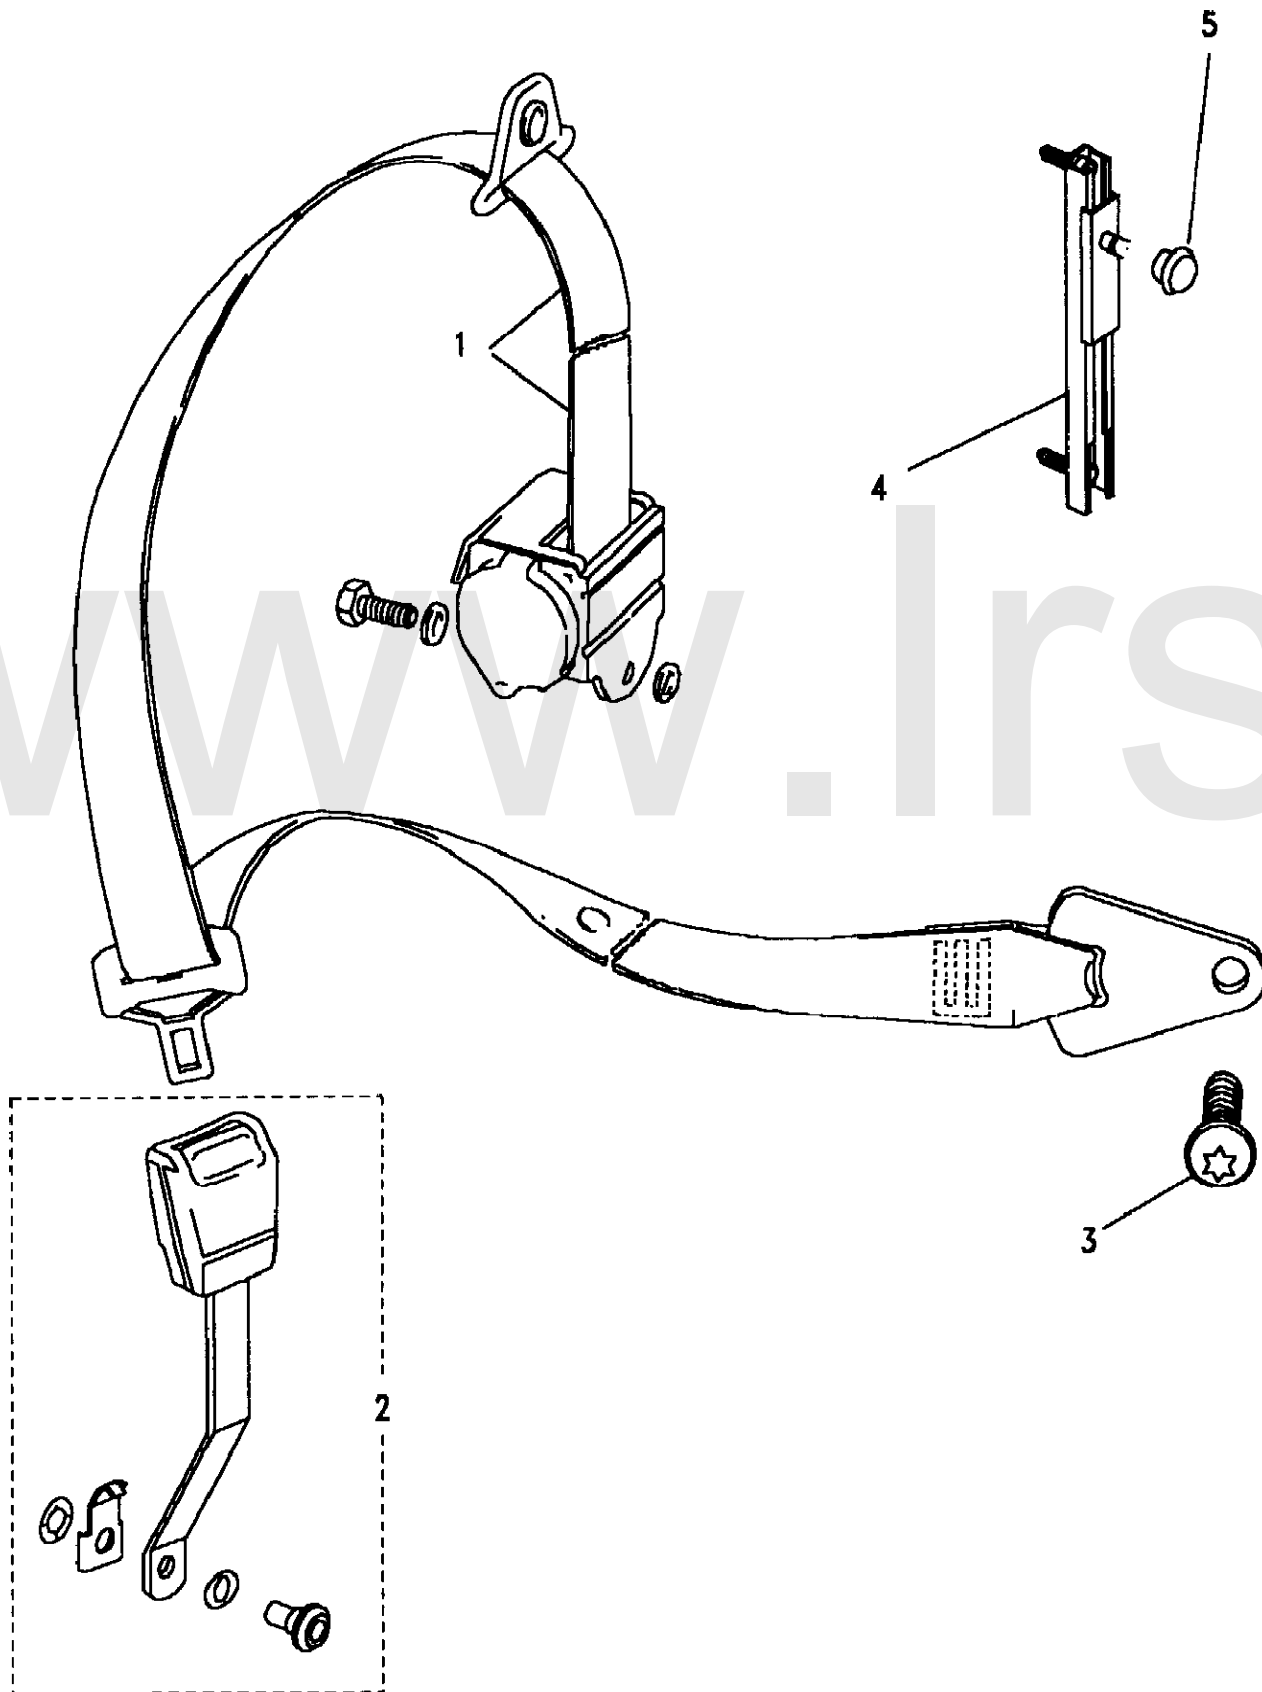

Seats
Seat Belts
Oil Cooler 1/1

Discovery (FA393361-WA799999)
(CARXPA3A)

Discovery (FA393361-WA799999)

Seats
Seat Belts
Oil Cooler

5 Door Station Wagon

Callout	Name	Application	Remarks & Restrictions	Service No.	Qty
1	Seat Belt	(+)"CDN/MEX/USA"	Passenger	EVB110490	1
		(+)"CDN/MEX/USA"	Driver	EVB110500	1
		Change point - VIN begin TA501920	Ash Grey	AWR2948LNF	2
2	Buckle-front seat belt	Change point - VIN begin TA163104	Ash Grey, non audible	AWR3004LNF	2
		Change point - VIN begin TA501920	Ash Grey, non audible	AWR3004LNF	2
		Change point - VIN begin TA163104	Ash Grey, audible	AWR3005LNF	1
		Change point - VIN begin TA501920	Ash Grey, audible	AWR3005LNF	1
3	Bolt-torx-pan	Change point - VIN begin TA163104	seat belt lower anchorage	AWR2975	2
		Change point - VIN begin TA501920	seat belt lower anchorage	AWR2975	2
4	Adjuster seatbelt height	Change point - VIN begin TA163104		BTR2125	2
		Change point - VIN begin TA501920		BTR2125	2
5	Knob-front seat belt adjuster mechanism	Change point - VIN begin TA163104	Ash Grey	BTR5811LNF	2
		Change point - VIN begin TA501920	Ash Grey	BTR5811LNF	2
		Change point - VIN begin TA163104	Dark Granite	BTR5811LOY	2
		Change point - VIN begin TA501920	Dark Granite	BTR5811LOY	2
		Change point - VIN begin TA163104	Bahama Beige	BTR5811SUC	2
		Change point - VIN begin TA501920	Bahama Beige	BTR5811SUC	2
[900]	Washer-waved	Change point - VIN begin VA539729		AWR7074L	2
		Change point - VIN begin VA708922		AWR7074	2
				AWR7074	2