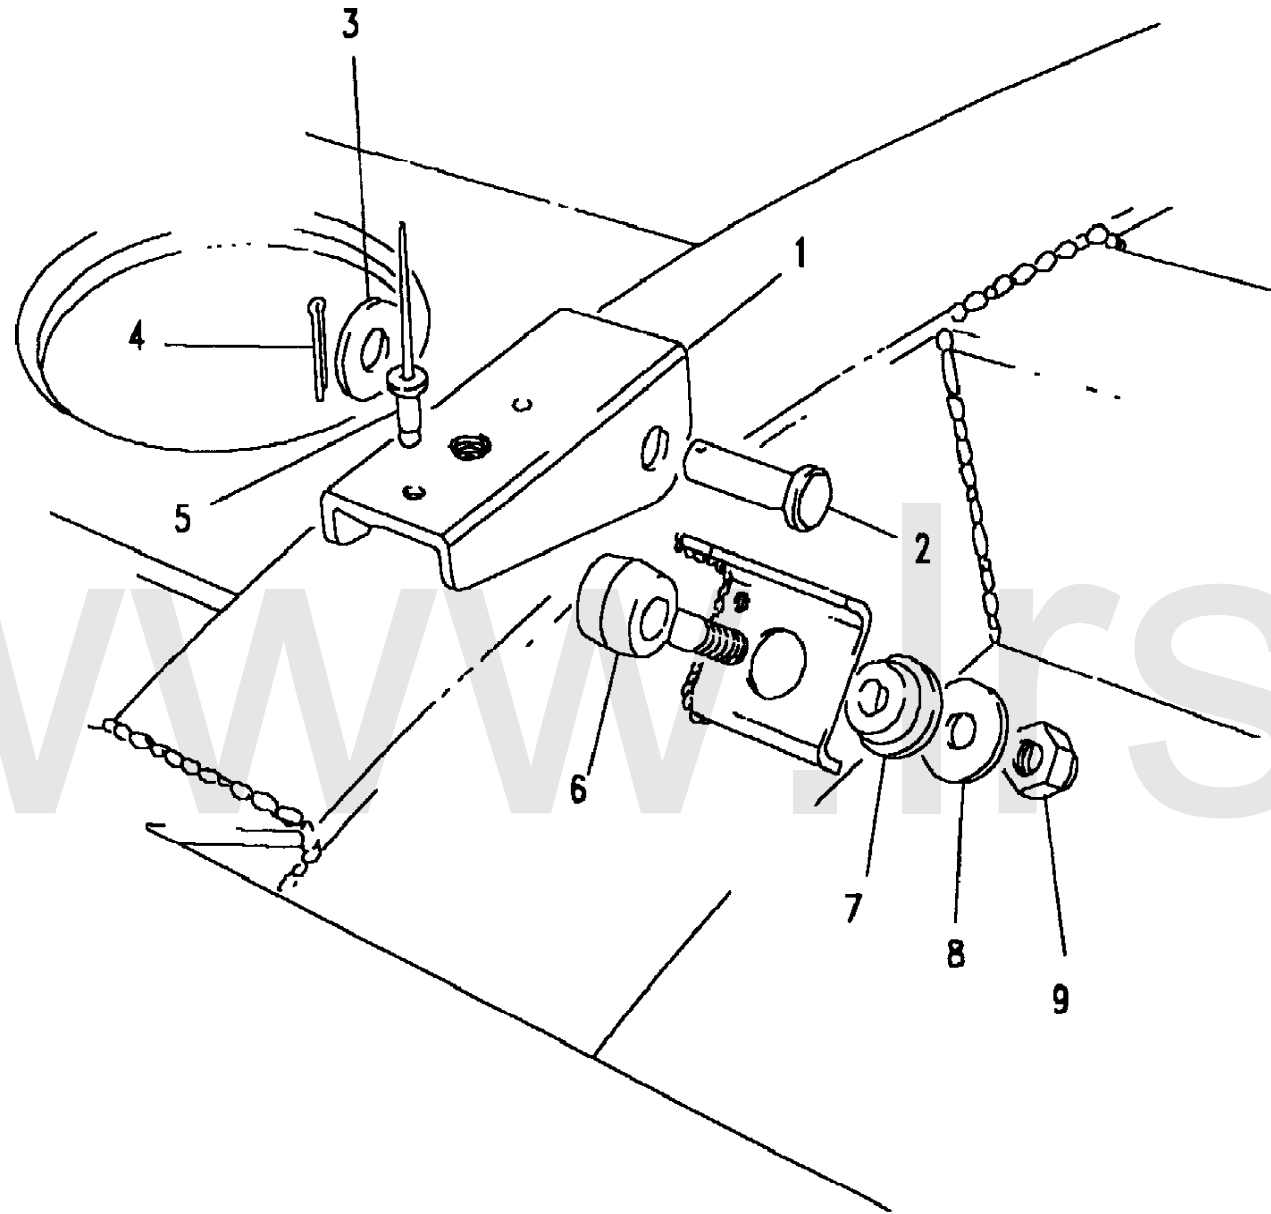

www.lrservice.ru

Seats
 Seat Belts
 Safety Harness-Rear Anchorage 1/1

Discovery (FA393361-WA799999)
 (CARXRC2A)

Discovery (FA393361-WA799999)

Seats
 Seat Belts
 Safety Harness-Rear Anchorage

Callout	Name	Application	Remarks & Restrictions	Service No.	Qty
1	Bracket-rear seat belt lower anchorage			390774	2
2	Pin-clevis			577259	2
3	Washer-Plain			RTC611	2
4	Pin-split			RTC601	2
5	Rivet		3/16" x 0.575"lng	RU612373L	4
6	Tie rod			595099	2
7	Grommet			577255	2
8	Washer			577254	2
9	Nut - Hex.		nyloc, 7/16UNF	NY607041L	2
10	Kit-eye bolts & bushes	Change point - VIN begin LA064755, Change point - VIN end MA148157		STC1393	2
11	Rod-rear seat belt tie	Change point - VIN begin LA064755, Change point - VIN end MA148157 Change point - VIN begin MA148158		BTR8341 AWR2977	2 2