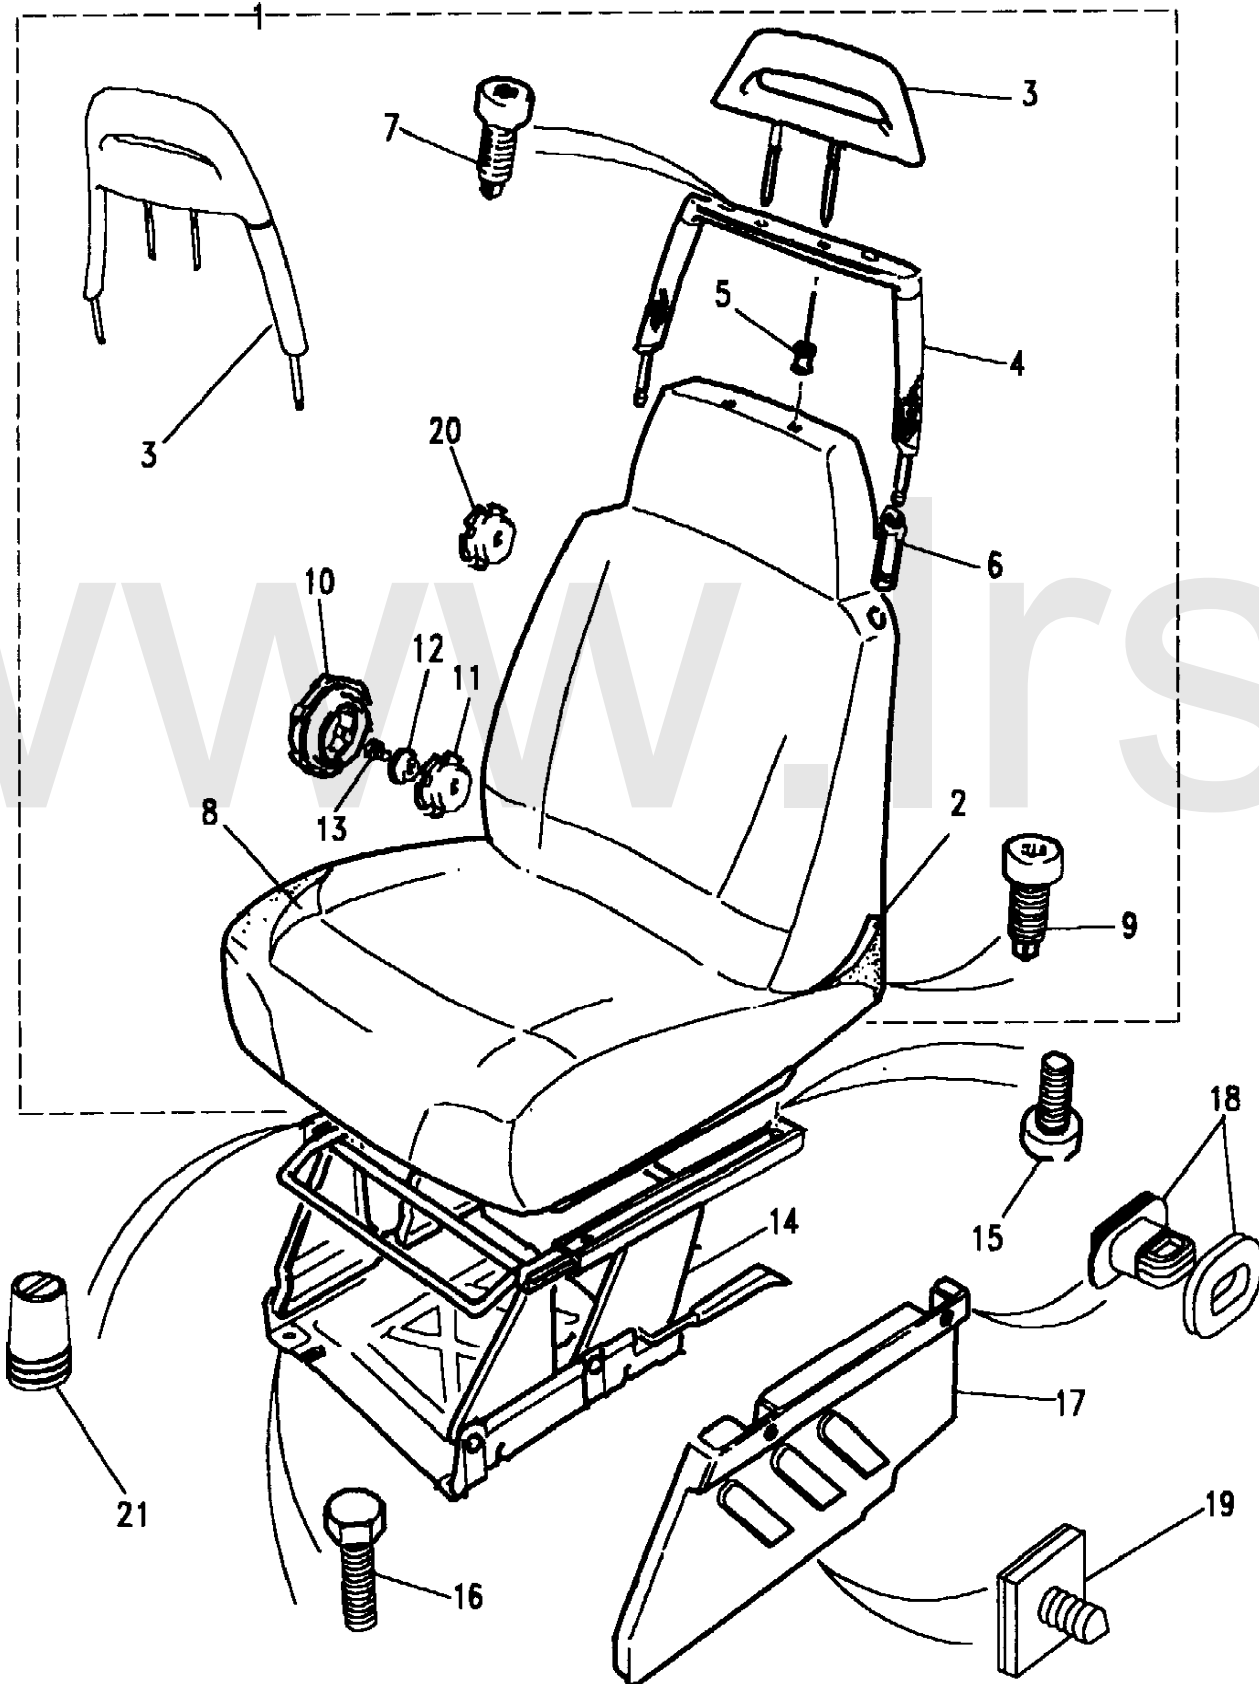

Callout	Name	Application	Remarks & Restrictions	Service No.	Qty
8	Cover assembly-front seat cushion	Change point - VIN begin KA053216, Change point - VIN end LA081991, Less Electric Driver Seat Adjuster, Less Electric Pass.Seat Adjuster	Bahama Beige	BTR9753SUC	2
		Change point - VIN begin MA081992, Less Electric Driver Seat Adjuster, Less Electric Pass.Seat Adjuster	Cloth, Dark Granite	BTR7189LOY	2
		Change point - VIN begin MA081992, Less Electric Driver Seat Adjuster, Less Electric Pass.Seat Adjuster	Cloth, Beige	BTR7189SUD	2
		Change point - VIN begin MA081992, Less Electric Driver Seat Adjuster, Less Electric Pass.Seat Adjuster	Dark Granite, Leather	BTR7182LOY	2
		Change point - VIN begin MA081992, Less Electric Driver Seat Adjuster, Less Electric Pass.Seat Adjuster	Bahama Beige, Leather	BTR7182SUC	2
		Change point - VIN begin MA081992, Less Electric Driver Seat Adjuster, Less Electric Pass.Seat Adjuster			
9	Screw	Change point - VIN end KA051155	squab to frame, M8	MWC9705	12
		Change point - VIN begin MA081992	squab to frame, M8	HYG10014	12
10	Handwheel-front seat squab manual recline mechanism	Change point - VIN end JA034313	Ash Grey	MWC9725LUN	2
		Change point - VIN begin KA034314, Change point - VIN end KA051155	Ash Grey	MWC9725LNF	2
		Change point - VIN begin KA051156	Ash Grey	BTR6115LNF	2
11	Disc support-recline handle-seat	Change point - VIN end KA051155		MWC9707	2
		Change point - VIN begin KA051156		BTR6513	2
12	Washer	Change point - VIN end KA051155	squab to frame	MWC9701	2
13	Screw	Change point - VIN end KA051155	seat recline mechanism	MWC8894	2
		Change point - VIN begin KA051156	seat recline mechanism	BTR6512	1
14	Frame assembly-manual front seat	Change point - VIN end JA034313, 3 Door Station Wagon, Less Electric Driver Seat Adjuster, Less Electric Pass.Seat Adjuster	Ash Grey, RH	MXC6310LUN	1