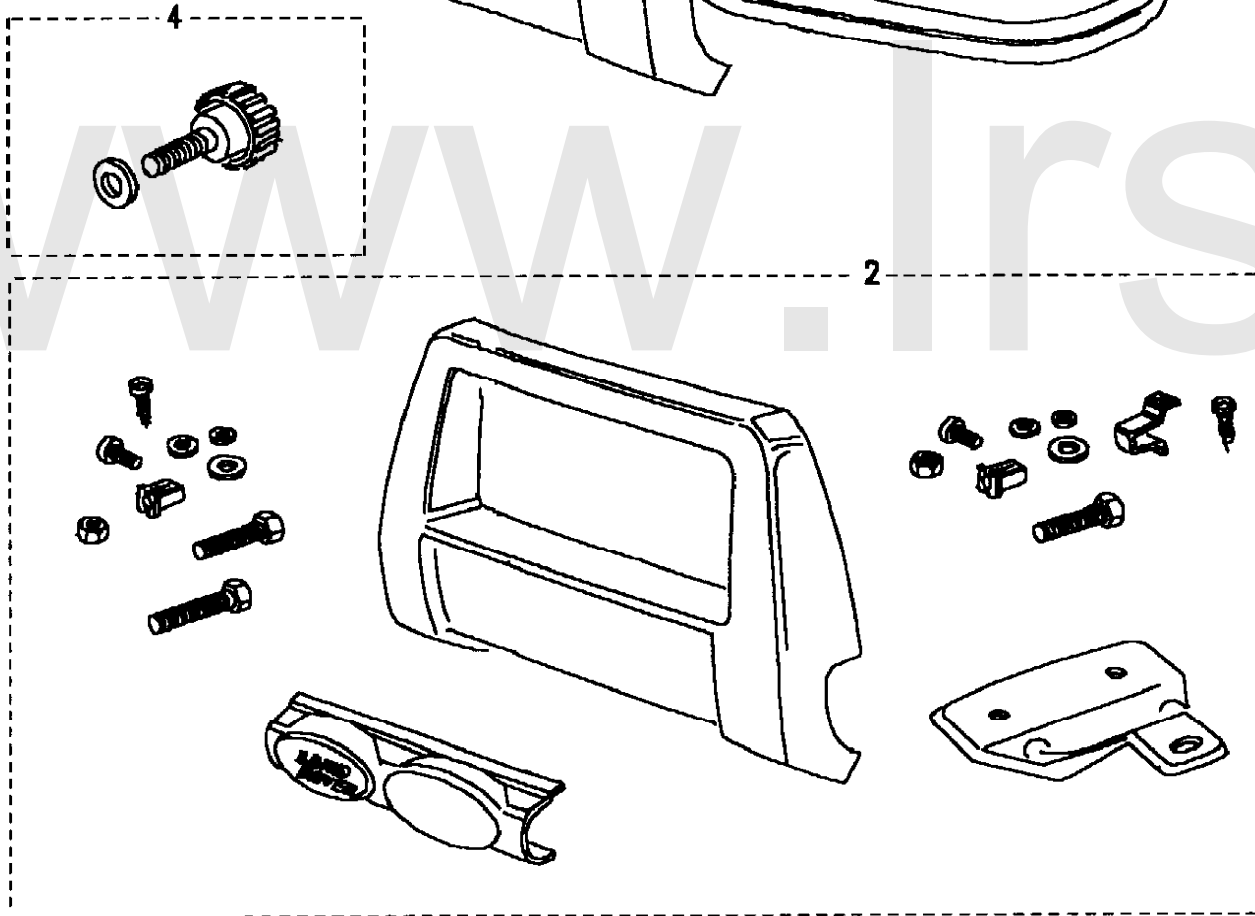

Accessories
Accessories
Soft Protection Bar-Air Bag Vehicles Only 1/1

Discovery (FA393361-WA799999)
(CATXIC3A)

Discovery (FA393361-WA799999)

Accessories
Accessories
Soft Protection Bar-Air Bag Vehicles Only

Callout	Name	Application	Remarks & Restrictions	Service No.	Qty
1	Bar assembly-nudge-front		Rover Airbag System	STC8930	1
			Rover Airbag System, wrap round, polyurethane	STC8930AB	1
2	Bar assembly-front bumper centre		Rover Airbag System	STC8931	1
			NO LONGER AVAILABLE, Rover Airbag System, A frame, polyurethane	STC8931AB	1
3	Bracket-long range driving lamp mounting		Rover Airbag System	STC7595	1
4	Kit-fixing-screw		Rover Airbag System	STC7573	1
5	Kit-lamp guard fixing		Rover Airbag System	STC7574	1

www.lrservice.ru