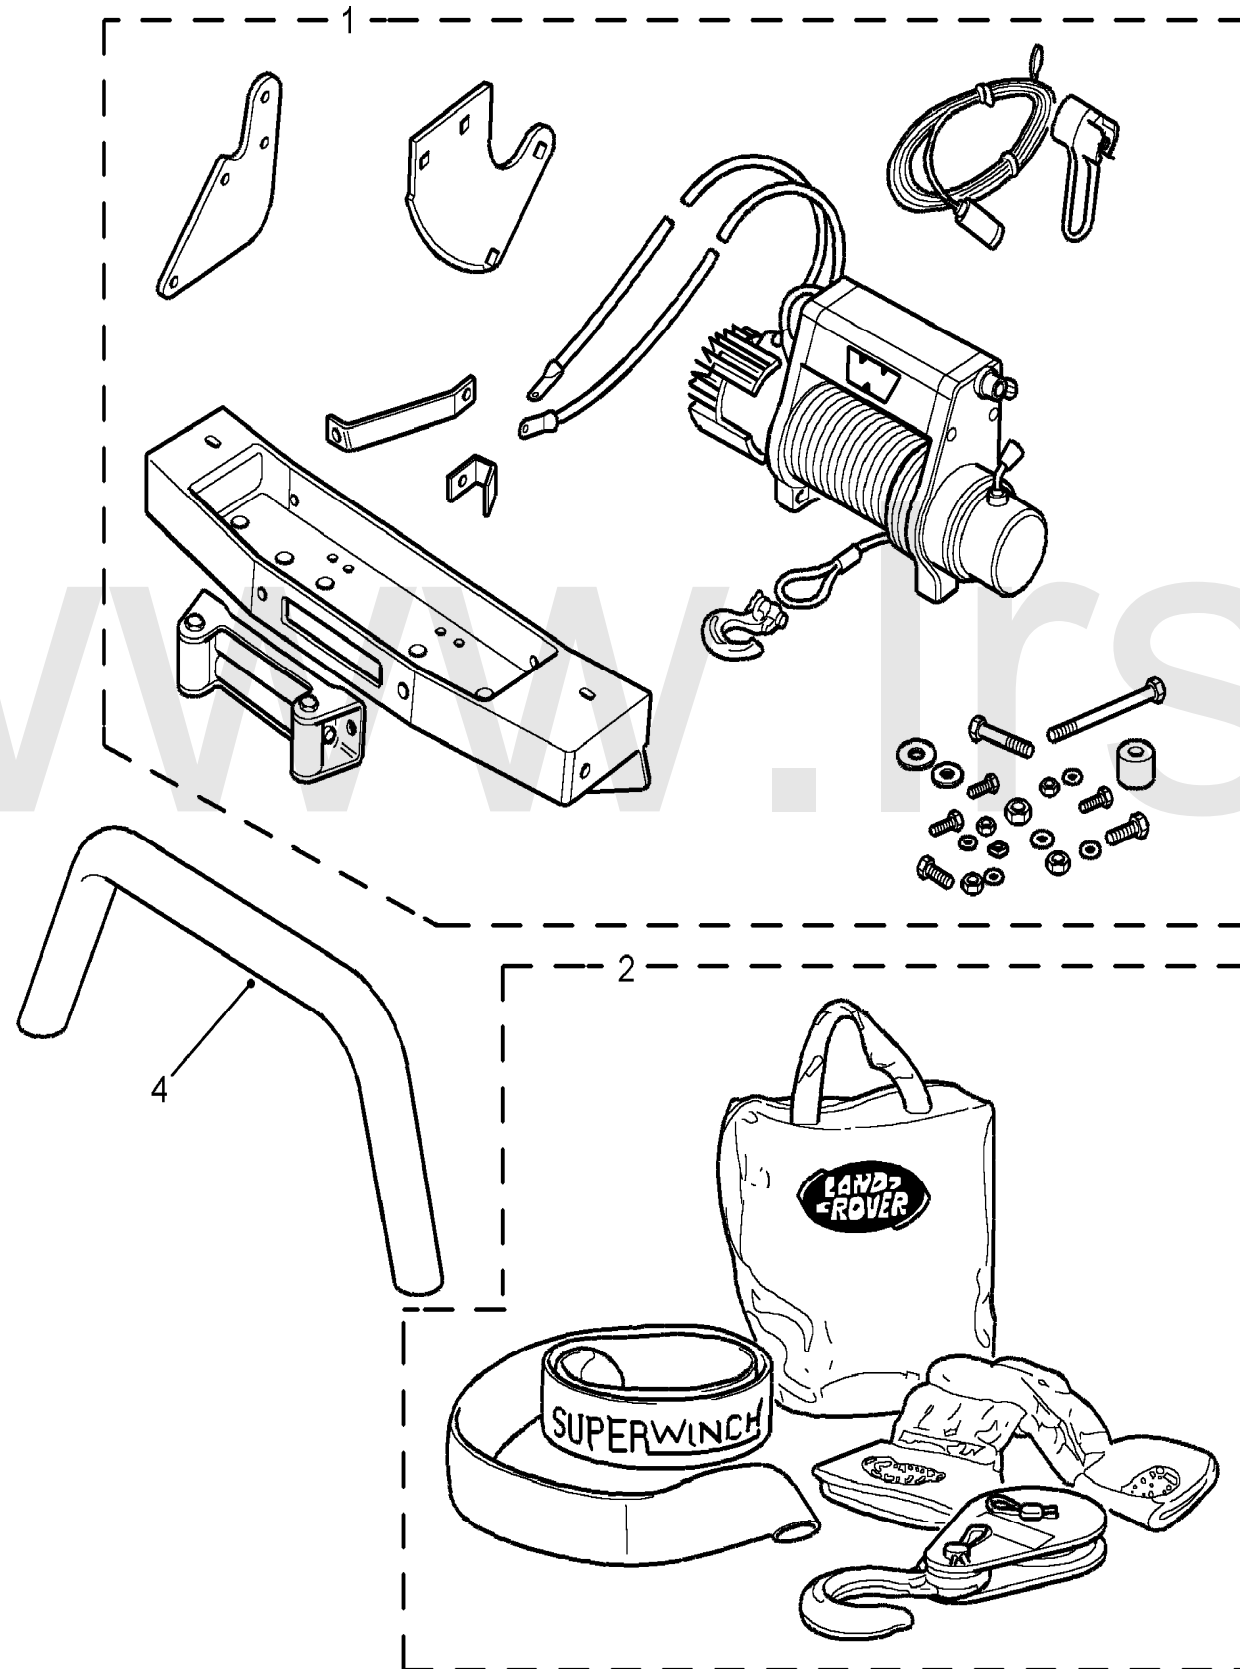

Accessories
Accessories
Winch-Xd9000i 1/1

Discovery (FA393361-WA799999)

(LT0089)

Discovery (FA393361-WA799999)

Accessories
Accessories
Winch-Xd9000i

Callout	Name	Application	Remarks & Restrictions	Service No.	Qty
1	Winch-electric		XD9000i XD9000i	STC8896AA STC8896	1 1
2	Cover-winch			STC8893	1
3	Kit-winch accessories			RTC9520	1
4	Protection bar-A frame		to winch	STC7692	1