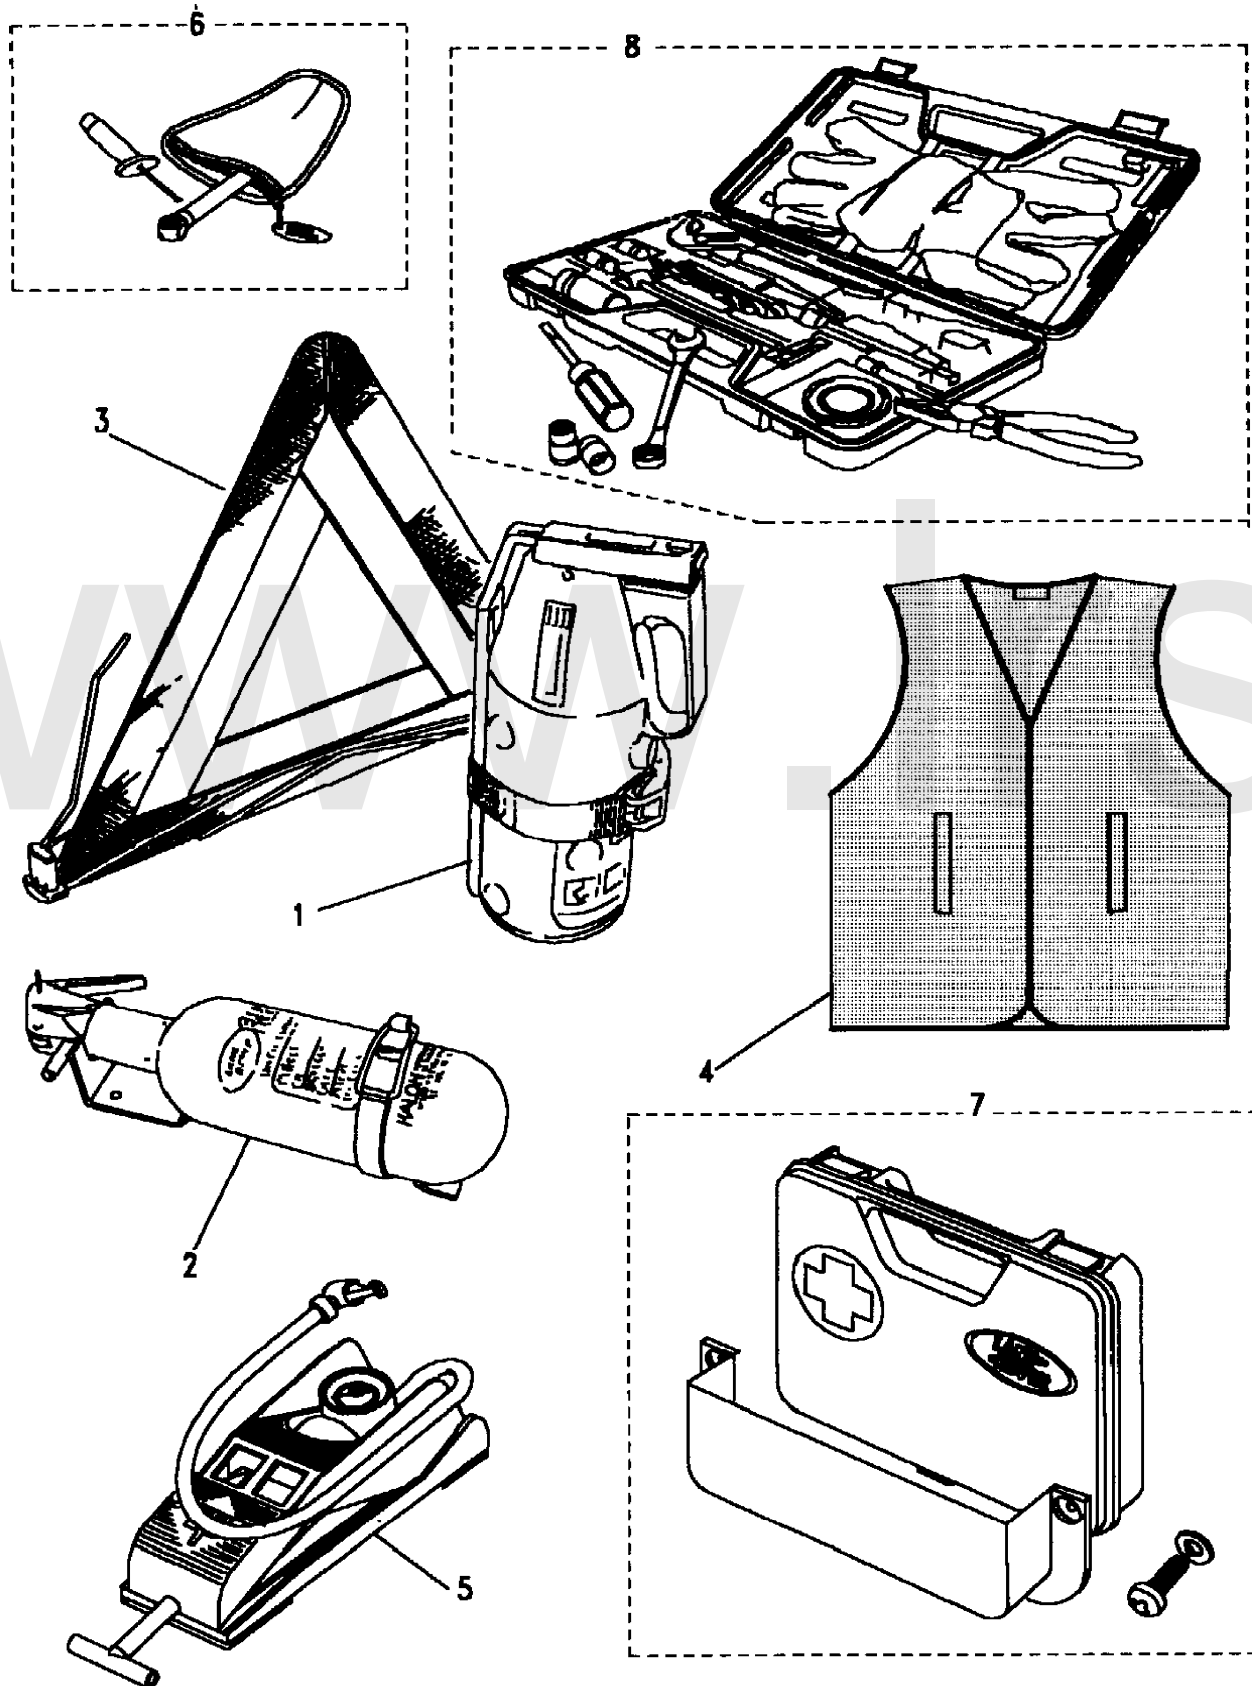

1215

SEP 04

Discovery (FA393361-WA799999)

Accessories

Accessories

Safety & Security-Fire Extinguisher-Gulf States

Callout	Name	Application	Remarks & Restrictions	Service No.	Qty
1	Extinguisher-fire		2 KG	STC8138AA	1
2	Kit-electric winch		Husky	RTC8137	1
3	Triangle-warning			STC7641 KCC500020	1 1
4	Safety vest			STC8248	1
5	Pump-foot			STC8243	1
6	Gauge-tyre pressure			STC724	1
7	Kit-first aid			STC8246AA STC7642	1 1
8	Kit-tool & stowage assembly			STC8244AB	1
9	Rope-towing			STC8919	1
[900]	Rope-towing			STC8919AA	1
[901]	Extinguisher-fire		2 KG	STC8138AB	1