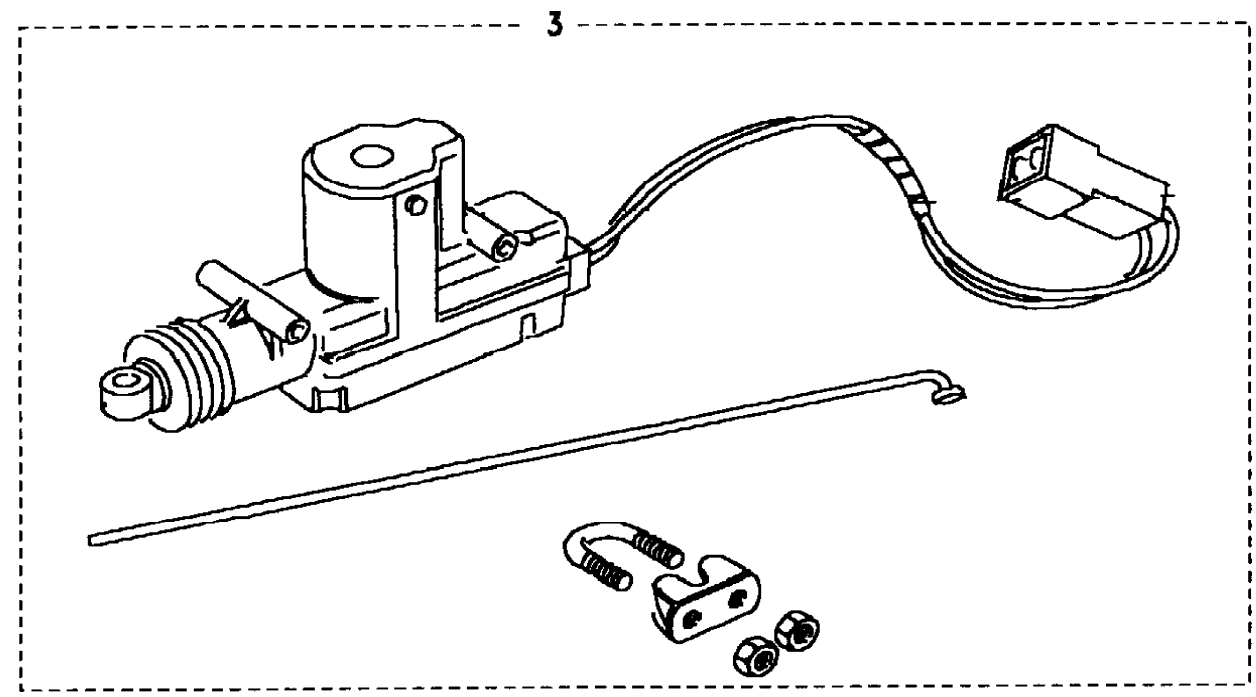

SEP 04

Discovery (FA393361-WA799999)

Accessories

Accessories

Alarm-Non Central Locking

Less Central Door Locking

Callout	Name	Application	Remarks & Restrictions	Service No.	Qty
1	Kit burglar alarm			STC8041A	1
2	Control unit burglar alarm	With Anti-Theft Alarm	Type A&B TYPE C Type K	STC8002 STC8003 STC8004	1 1 1
3	Kit-transmitter/ receiver/ interior lamp infra red- central door locking			RTC8893	1