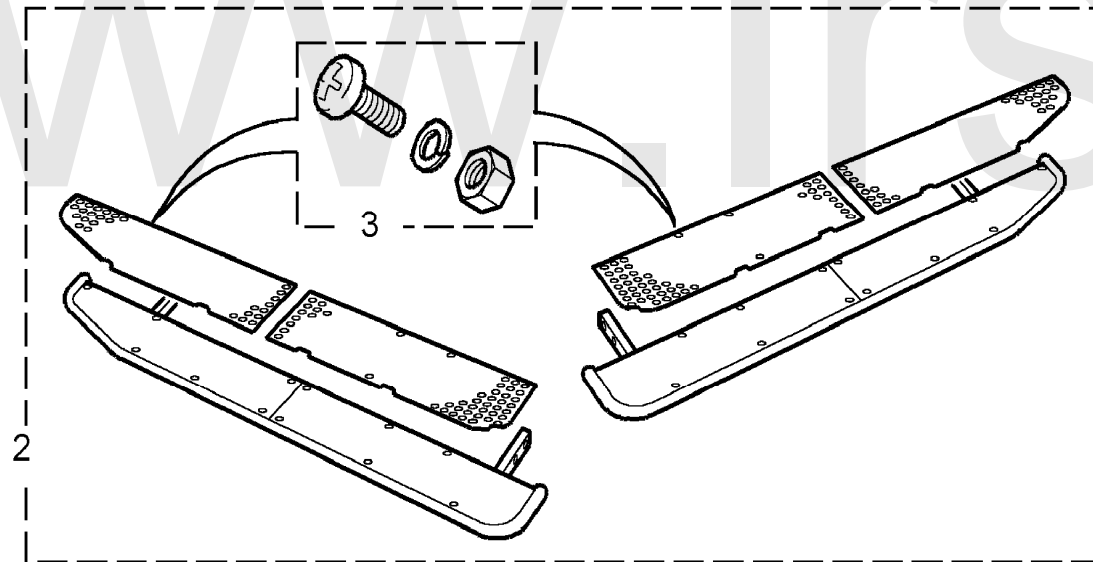

CATXPA6A

Callout	Name	Application	Remarks & Restrictions	Service No.	Qty
1	Kit-side step		Also serviced as part of a kit, Black	RTC9507AB	1
2	Kit-side step			STC8087AA	1
3	Kit service-side step			STC8049	1
4	Kit-side step		Also serviced as part of a kit	STC8130AA	1
5	Step-side runner		Also serviced as part of a kit, RH	STC8942	1
			Also serviced as part of a kit, LH	STC8943	1
[900]	Kit-side step		Also serviced as part of a kit	STC8130AB	1
[901]	Step-side runner		Also serviced as part of a kit, RH	STC8548	1
			Also serviced as part of a kit, LH	STC8549	1
			RH	STC8548	1
			LH	STC8549	1
[902]	Extrusion-side step			STC8807	1
[903]	Mudflaps			STC7808	1