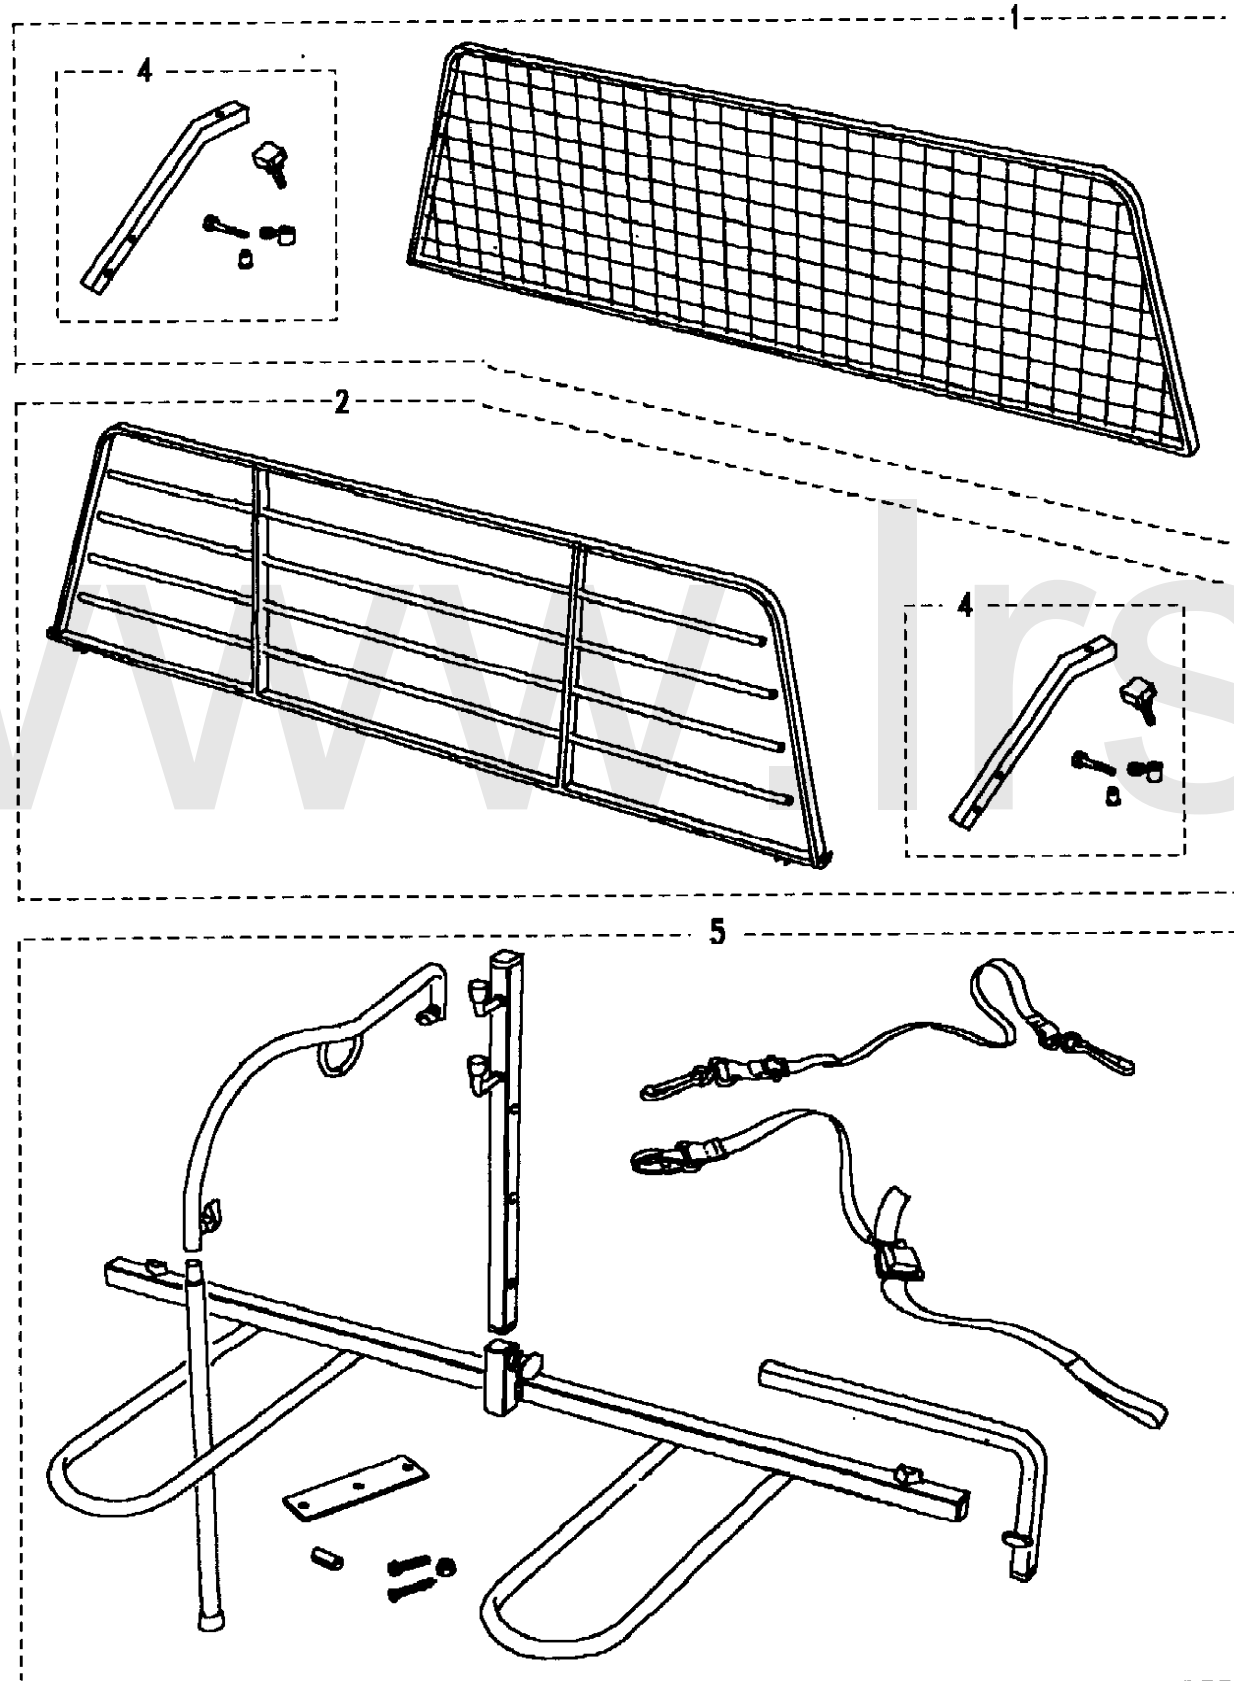

Callout	Name	Application	Remarks & Restrictions	Service No.	Qty
1	Guard-dog-loadspace	Station Wagon, Less Rear Air Conditioning	Also serviced as part of a kit, Mesh Type	STC8414	1
2	Guard-dog-loadspace	Station Wagon, Less Rear Air Conditioning Station Wagon, With Rear Air Conditioning	Also serviced as part of a kit, bar type Also serviced as part of a kit, bar type	STC8413 STC7570	1 1
4	Kit-dog guard fitting	Station Wagon, Less Rear Air Conditioning	Also serviced as part of a kit	STC8104	1
5	Rack-riding tack			STC8017	1

www.trservice.ru