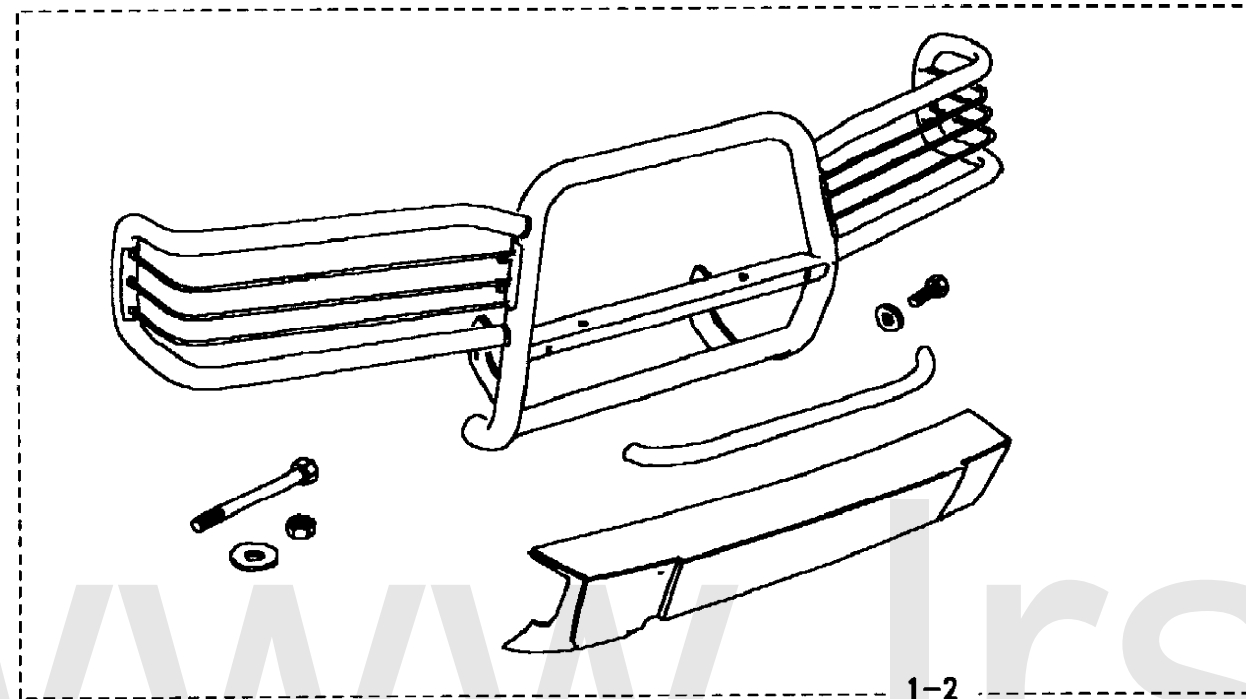

Accessories
Accessories
Nudge Bars 1/1

Discovery (FA393361-WA799999)
(CATXIC2A)

Discovery (FA393361-WA799999)

Accessories
Accessories
Nudge Bars

Callout	Name	Application	Remarks & Restrictions	Service No.	Qty
1	Bar assembly-nudge-front	(-) "GB/IRL"	Rover Airbag System, Black, Steel, wrap round	STC8454AA	1
		(-) "Europe"	Rover Airbag System, Black, Steel, wrap round	STC8454AA	1
		(-) "GB/IRL"	Rover Airbag System, stainless steel., wrap round	STC8455AA	1
		(-) "Europe"	Rover Airbag System, stainless steel., wrap round	STC8455AA	1
2	Bar assembly-nudge-front	(-) "GB/IRL"	Rover Airbag System, Black, Steel, A frame	STC7554	1
		(-) "Europe"	Rover Airbag System, Black, Steel, A frame	STC7554	1
		(-) "GB/IRL"	Rover Airbag System, stainless steel., A frame	STC8457	1
		(-) "Europe"	Rover Airbag System, stainless steel., A frame	STC8457	1
3	Decal-nudge bar		Rover Airbag System, Black	STC8499	1
			Rover Airbag System, Silver	STC8550	1
4	Protector-headlamp		Rover Airbag System, Metal	STC8828	1
5	Plinth-licence plate		Rover Airbag System, Black, with bull bar	STC8836AA	1
[900]	Bracket		Rover Airbag System, Pair	STC50453	1