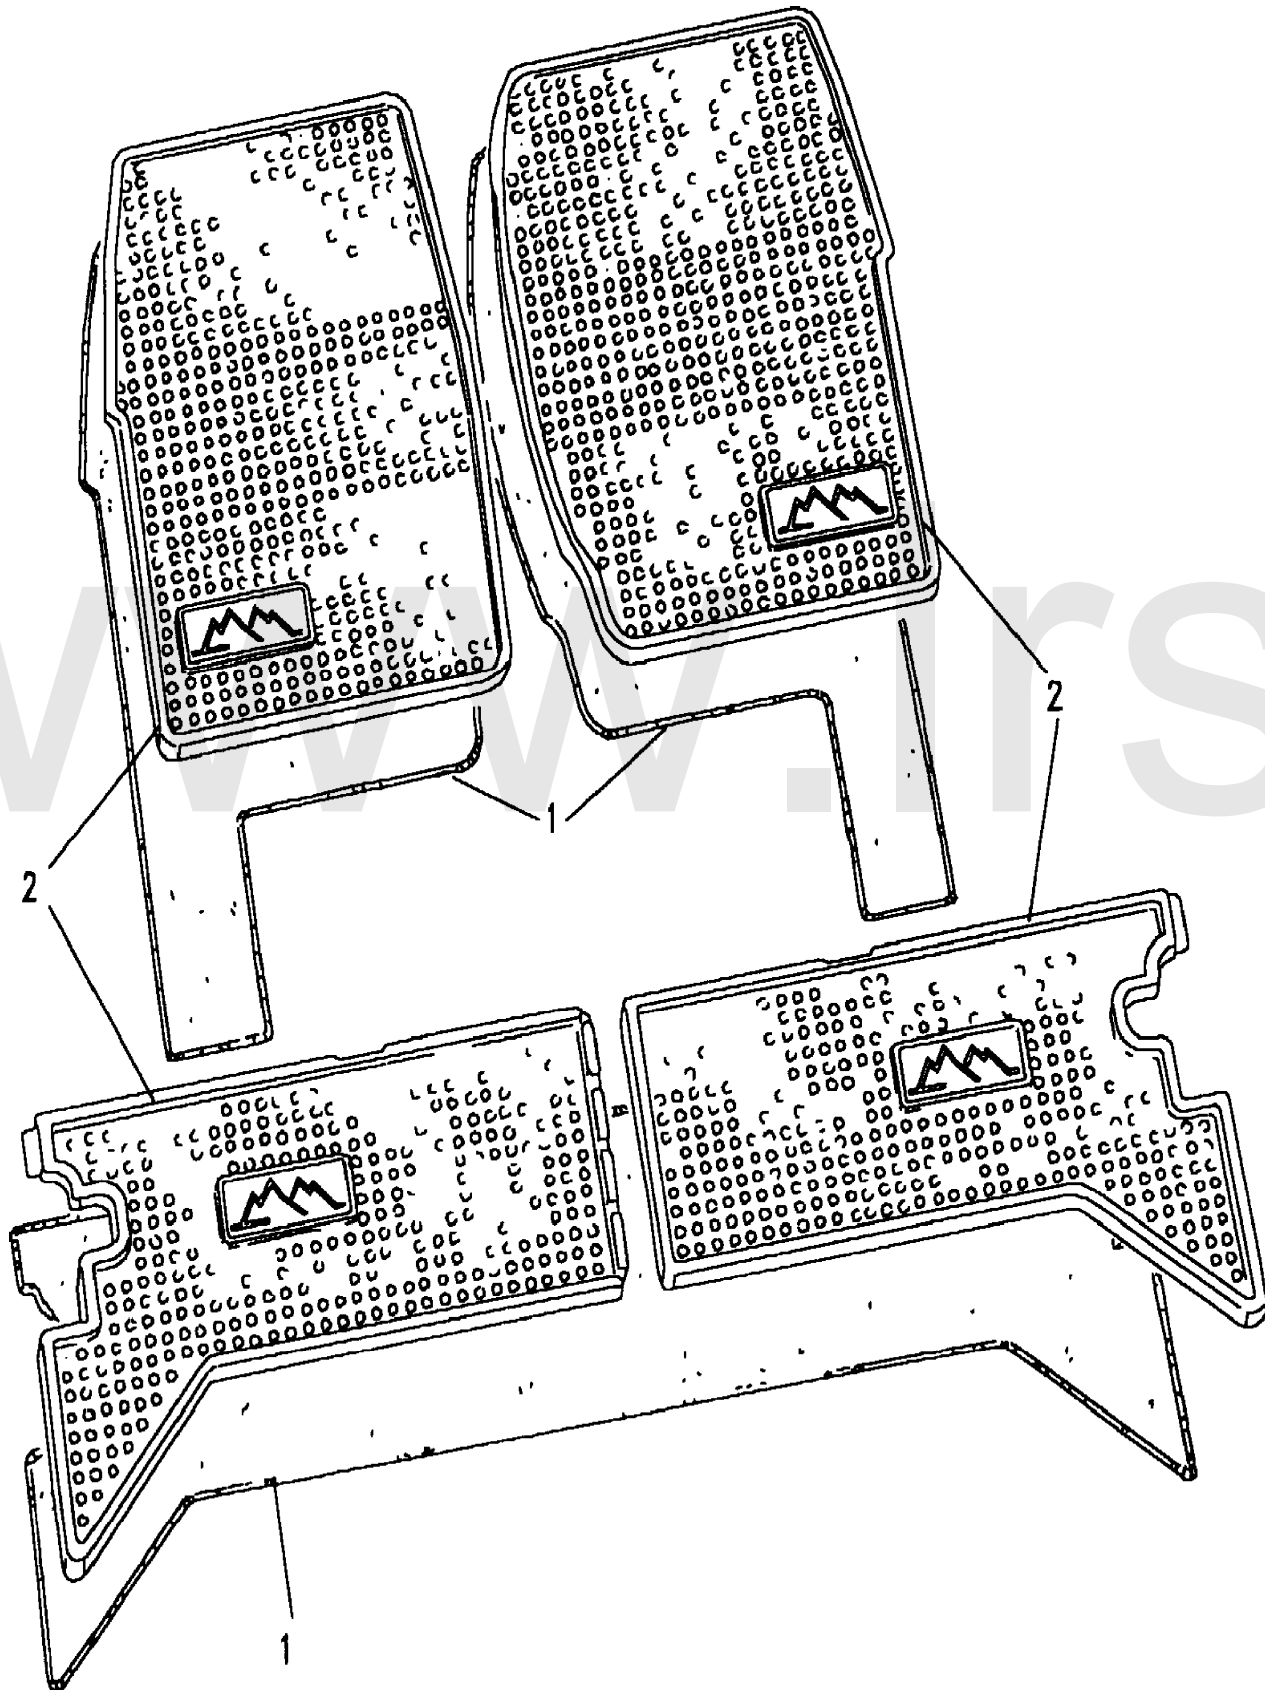

Callout	Name	Application	Remarks & Restrictions	Service No.	Qty	
1	Car set-drop in mat	Change point - VIN begin, 5 Door Station Wagon, Less Rear Air Conditioning	Beige, Plain., Carpet	STC7589	1	
		With Rear Air Conditioning	Plain., Blue., Carpet	STC8420	1	
		With Rear Air Conditioning	Beige, Plain., Carpet	STC8421	1	
			Bahama Beige, Concept, Carpet	STC50088	1	
			Concept, Carpet, Granite	STC50089	1	
			Ash Grey, Plain., Carpet	STC8010AA	1	
			5 Door Station Wagon, RHD			
			3 Door Station Wagon, Manual Transmission, LHD	Plain., Sonar Blue, Carpet	STC8443	1
			5 Door Station Wagon, RHD	Plain., Sonar Blue, Carpet	STC8443	1
			Change point - VIN end, Less 5 Door Station Wagon, Less Rear Air Conditioning	Plain., Granite Grey., Carpet	STC8445AC	1
2	Car set-drop in mat	Change point - VIN begin, 5 Door Station Wagon, Less Rear Air Conditioning	Plain., Granite Grey., Carpet	STC7590	1	
		Change point - VIN end, Less 5 Door Station Wagon, Less Rear Air Conditioning	Beige, Plain., Carpet	STC8444AC	1	
[900]	Carpet-loadspace		Rubber	STC8188AB	1	
			Rubber, Pair	STC8847	1	
			Blue.	RTC9513	1	
[901]	Car set-drop in mat		Beige	STC8007	1	
			Granite/Ash Grey	STC8935	1	
			Blue.	RTC9512	1	
			3 Door Station Wagon, Manual Transmission, LHD			
			Less 5 Door Station Wagon, Less Rear Air Conditioning	Plain., Dark Granite	STC8445AB	1
	Less 5 Door Station Wagon, Less Rear Air Conditioning	Bahama Beige, Concept, Carpet	STC50088	1