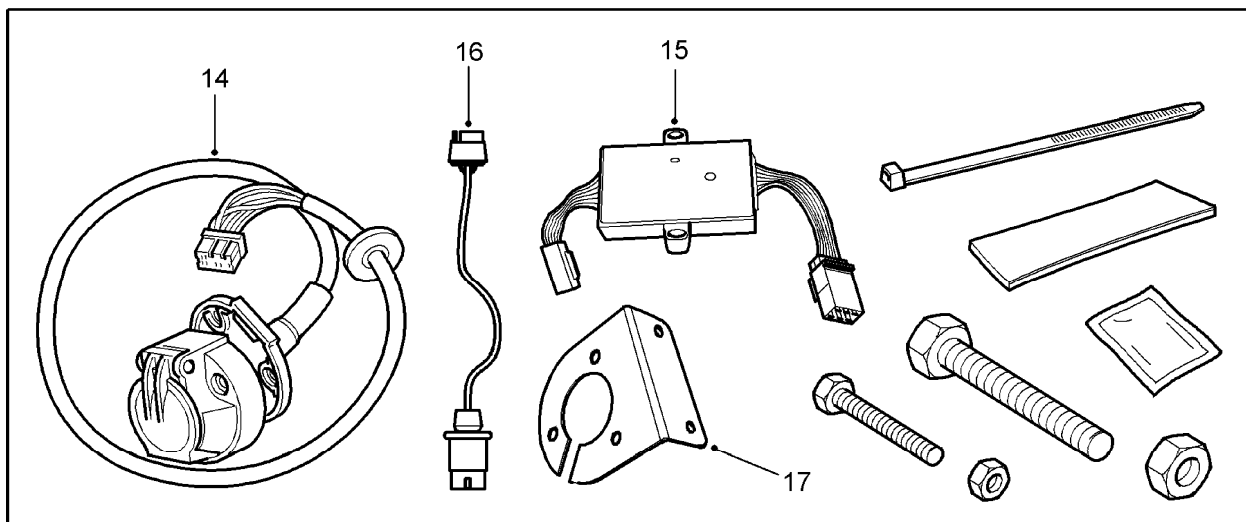

Accessories
Accessories
Towing Electrics 1/1

Discovery (FA393361-WA799999)

(CATXCK1C)

A01.190
06-2003
L4
CATXCK1C

Discovery (FA393361-WA799999)

Accessories
Accessories
Towing Electrics

Callout	Name	Application	Remarks & Restrictions	Service No.	Qty
1	Cable assembly	Change point - VIN end MA118309 Change point - VIN begin MA118310		PRC8130 ANR3896	1 1
2	Seal			PRC4540	1
3	Clip-cable		8mm hole	AFU1090L	2
4	Plate-trailer socket mounting			NRC8048 STC8879	1 1
5	Screw		hexagonal head, 1/4UNF x 3/4	SH604061L	2
6	Washer-Spring		1/4 dia, Square	WM600041L	2
7	Nut - Hex.		hexagonal head, Coarse Thread, 1/4UNF	NH604041L	2
8	Socket-electrical towing		7 Pin 7 pin-12N Type 'S'	579409 STC4286 STC8874	1 1 1
9	Screw			78756	2
10	Washer-Spring		3/16 dia, Square	WM702001L	2
11	Nut - Hex.		UNF	HN2005L	2
12	Plug		7 Pin	579408	1
13	Kit-towing electrics	(+)"USA"	7 Pin	RTC3834AA YWJ500110	1 1
14	Wire Assy	(+)"USA"	7 Pin	YMZ500460	1
15	Wire Assy	(+)"USA"	CONVERTER ASSY, 7 Pin To 4 Pin Trailer Tow Connector	VSA500030	1
16	Wire Assy	(+)"USA"	7 Pin To 4 Pin Trailer Tow Connector	YMZ500480	1
17	Bracket	(+)"USA"		VVP500040	1