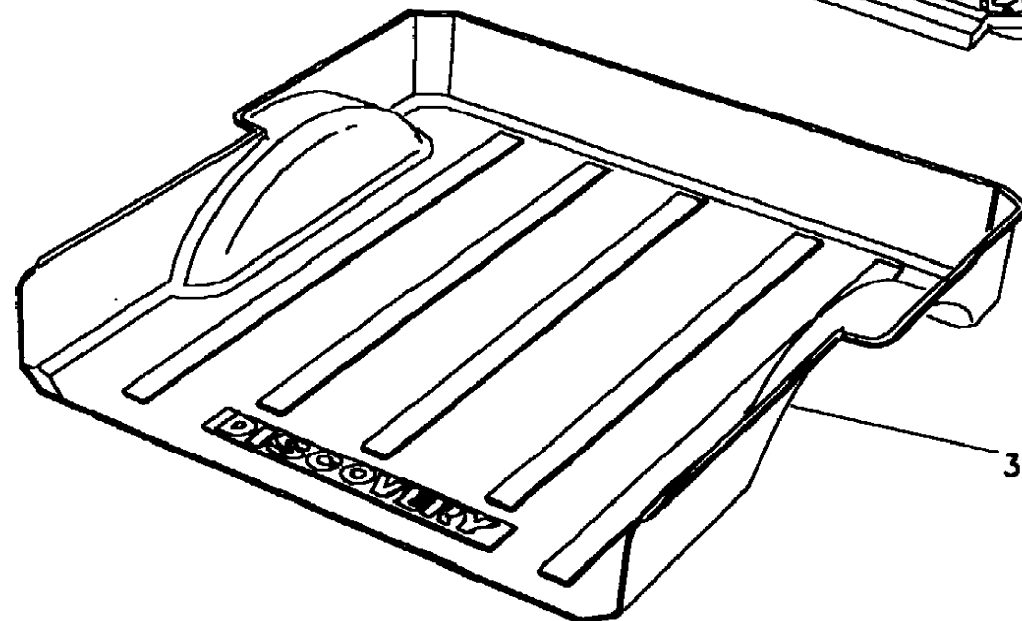

1202

SEP 04

Discovery (FA393361-WA799999)

Accessories

Accessories

Loadspace Protection-Rigid

Callout	Name	Application	Remarks & Restrictions	Service No.	Qty
1	Liner-loadspace	Station Wagon, Less Rear Air Conditioning	half	STC8185AA	1
2	Liner-loadspace	Station Wagon, With Rear Air Conditioning	half	STC8467	1
3	Liner-loadspace	Commercial	Ash Grey	STC7004AA	1
4	Mat-loadspace		Nylon, full	STC8109	1
5	Liner-loadspace	Station Wagon, Less Rear Air Conditioning	full	STC7625	1
[900]	Net-carpet stowage			STC7583	1