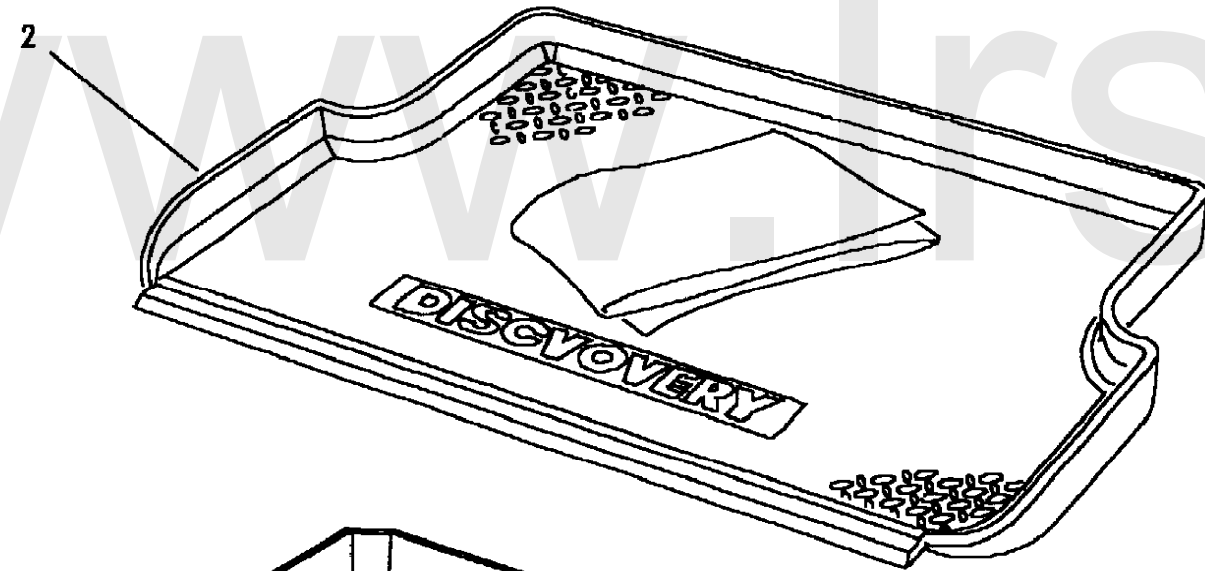

1202

SEP 04

Discovery (FA393361-WA799999)

Accessories

Accessories

Loadspace Protection-Rigid

Callout	Name	Application	Remarks & Restrictions	Service No.	Qty
1	Liner-loadspace	Station Wagon, Less Rear Air Conditioning	half	STC8185AA	1
2	Liner-loadspace	Station Wagon, With Rear Air Conditioning	half	STC8467	1
3	Liner-loadspace	Commercial	Ash Grey	STC7004AA	1
4	Mat-loadspace		Nylon, full	STC8109	1
5	Liner-loadspace	Station Wagon, Less Rear Air Conditioning	full	STC7625	1
[900]	Net-carpet stowage			STC7583	1