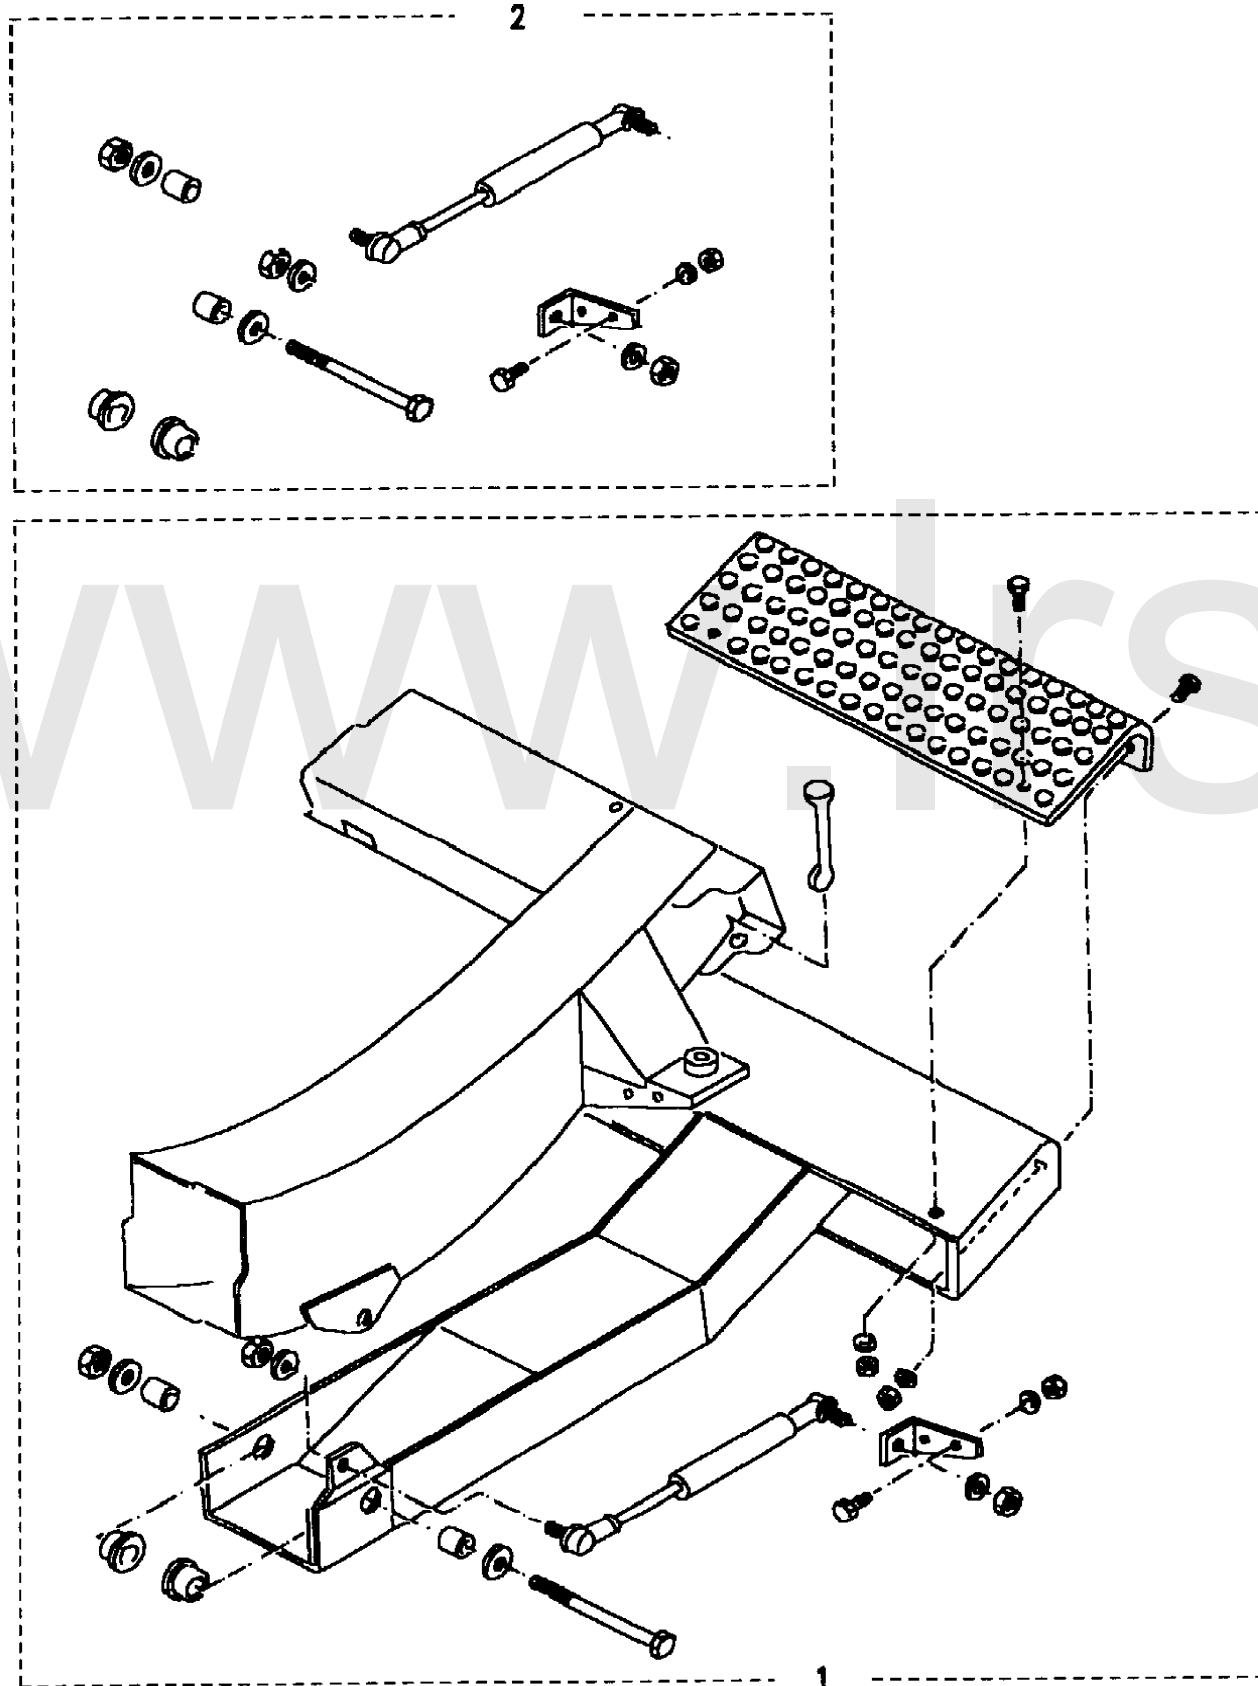

Callout	Name	Application	Remarks & Restrictions	Service No.	Qty
1	Step rear retractable		Also serviced as part of a kit	RTC9505AC	1
2	Kit-rear step fixing		Also serviced as part of a kit	RTC9593AA	1

www.russervice.ru