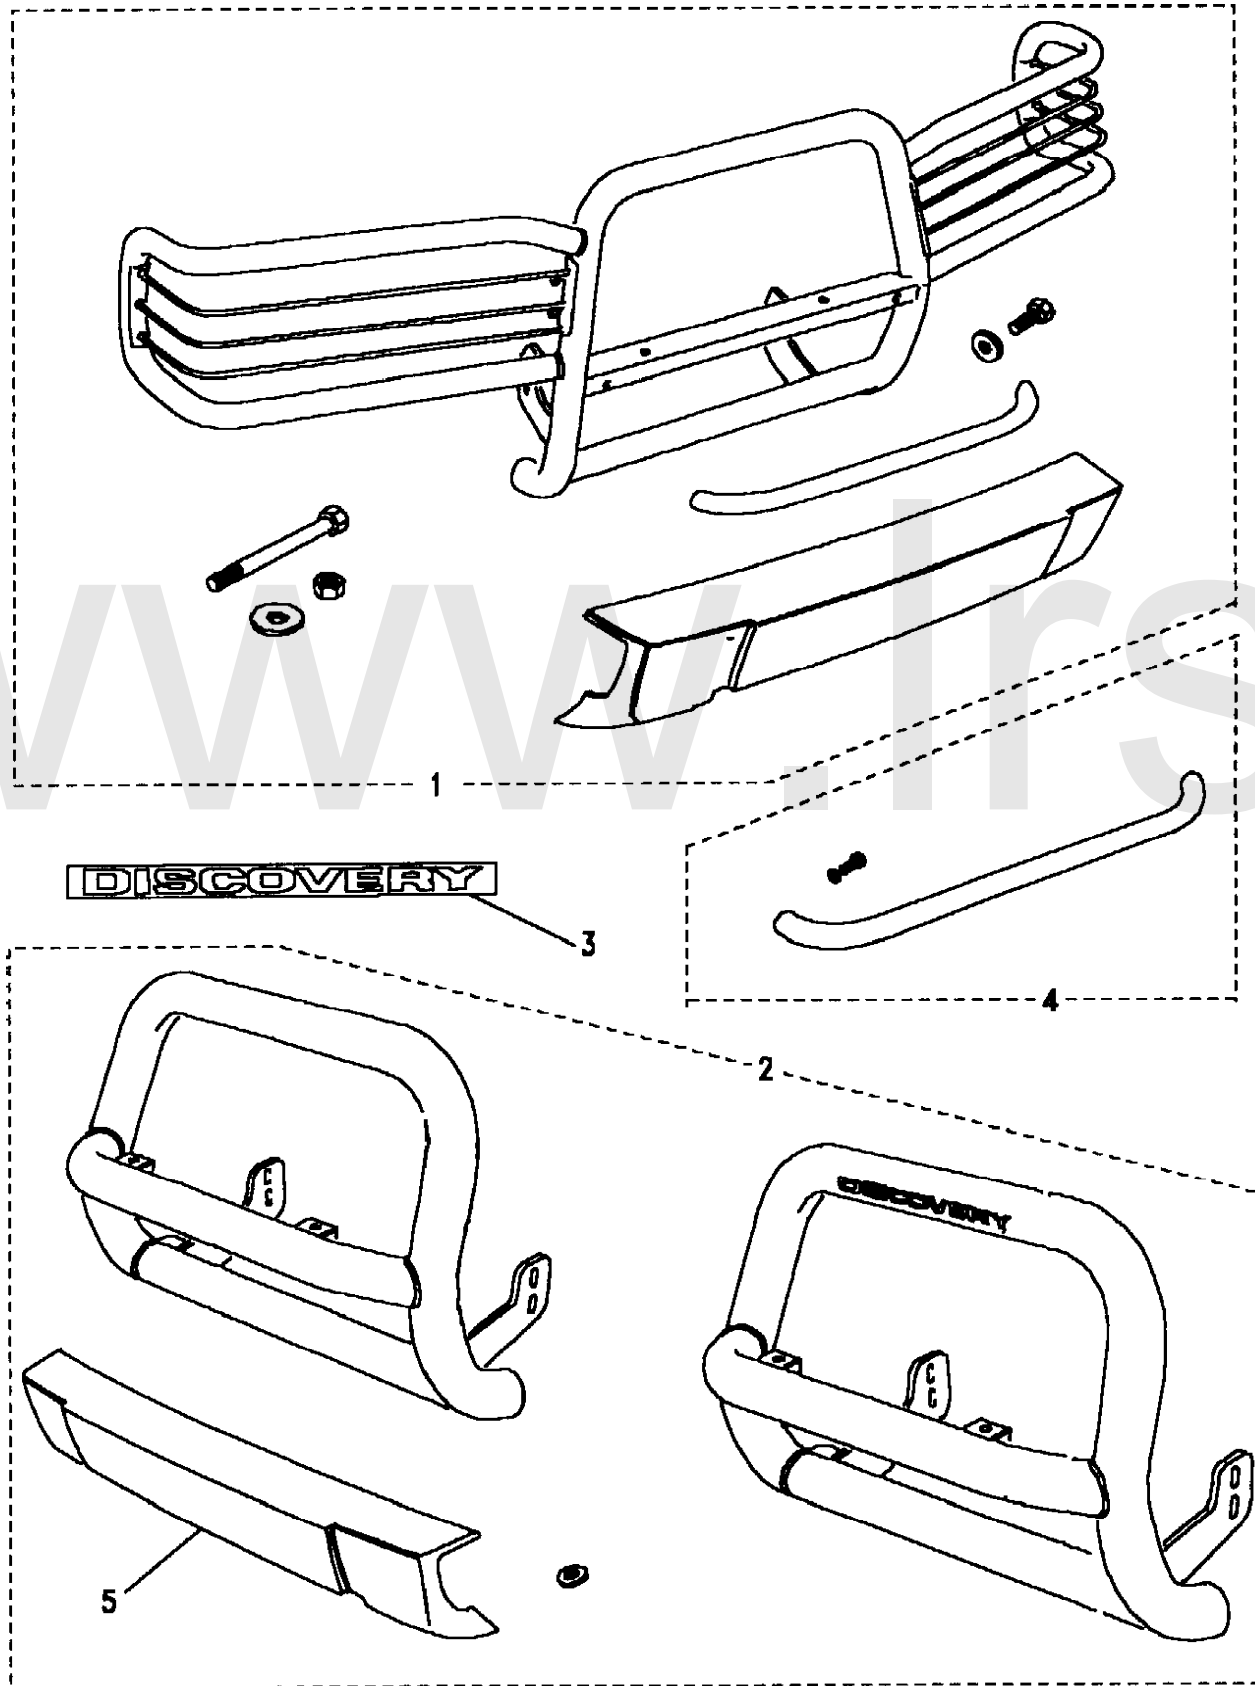

Accessories
Accessories
Nudge Bars 1/1

Discovery (FA393361-WA799999)
(CATXIC2A)

Discovery (FA393361-WA799999)

Accessories
Accessories
Nudge Bars

Callout	Name	Application	Remarks & Restrictions	Service No.	Qty
1	Bar assembly-nudge-front	(-) "GB/IRL"	Rover Airbag System, Black, Steel, wrap round	STC8454AA	1
		(-) "Europe"	Rover Airbag System, Black, Steel, wrap round	STC8454AA	1
		(-) "GB/IRL"	Rover Airbag System, stainless steel., wrap round	STC8455AA	1
		(-) "Europe"	Rover Airbag System, stainless steel., wrap round	STC8455AA	1
2	Bar assembly-nudge-front	(-) "GB/IRL"	Rover Airbag System, Black, Steel, A frame	STC7554	1
		(-) "Europe"	Rover Airbag System, Black, Steel, A frame	STC7554	1
		(-) "GB/IRL"	Rover Airbag System, stainless steel., A frame	STC8457	1
		(-) "Europe"	Rover Airbag System, stainless steel., A frame	STC8457	1
3	Decal-nudge bar		Rover Airbag System, Black	STC8499	1
			Rover Airbag System, Silver	STC8550	1
4	Protector-headlamp		Rover Airbag System, Metal	STC8828	1
5	Plinth-licence plate		Rover Airbag System, Black, with bull bar	STC8836AA	1
[900]	Bracket		Rover Airbag System, Pair	STC50453	1