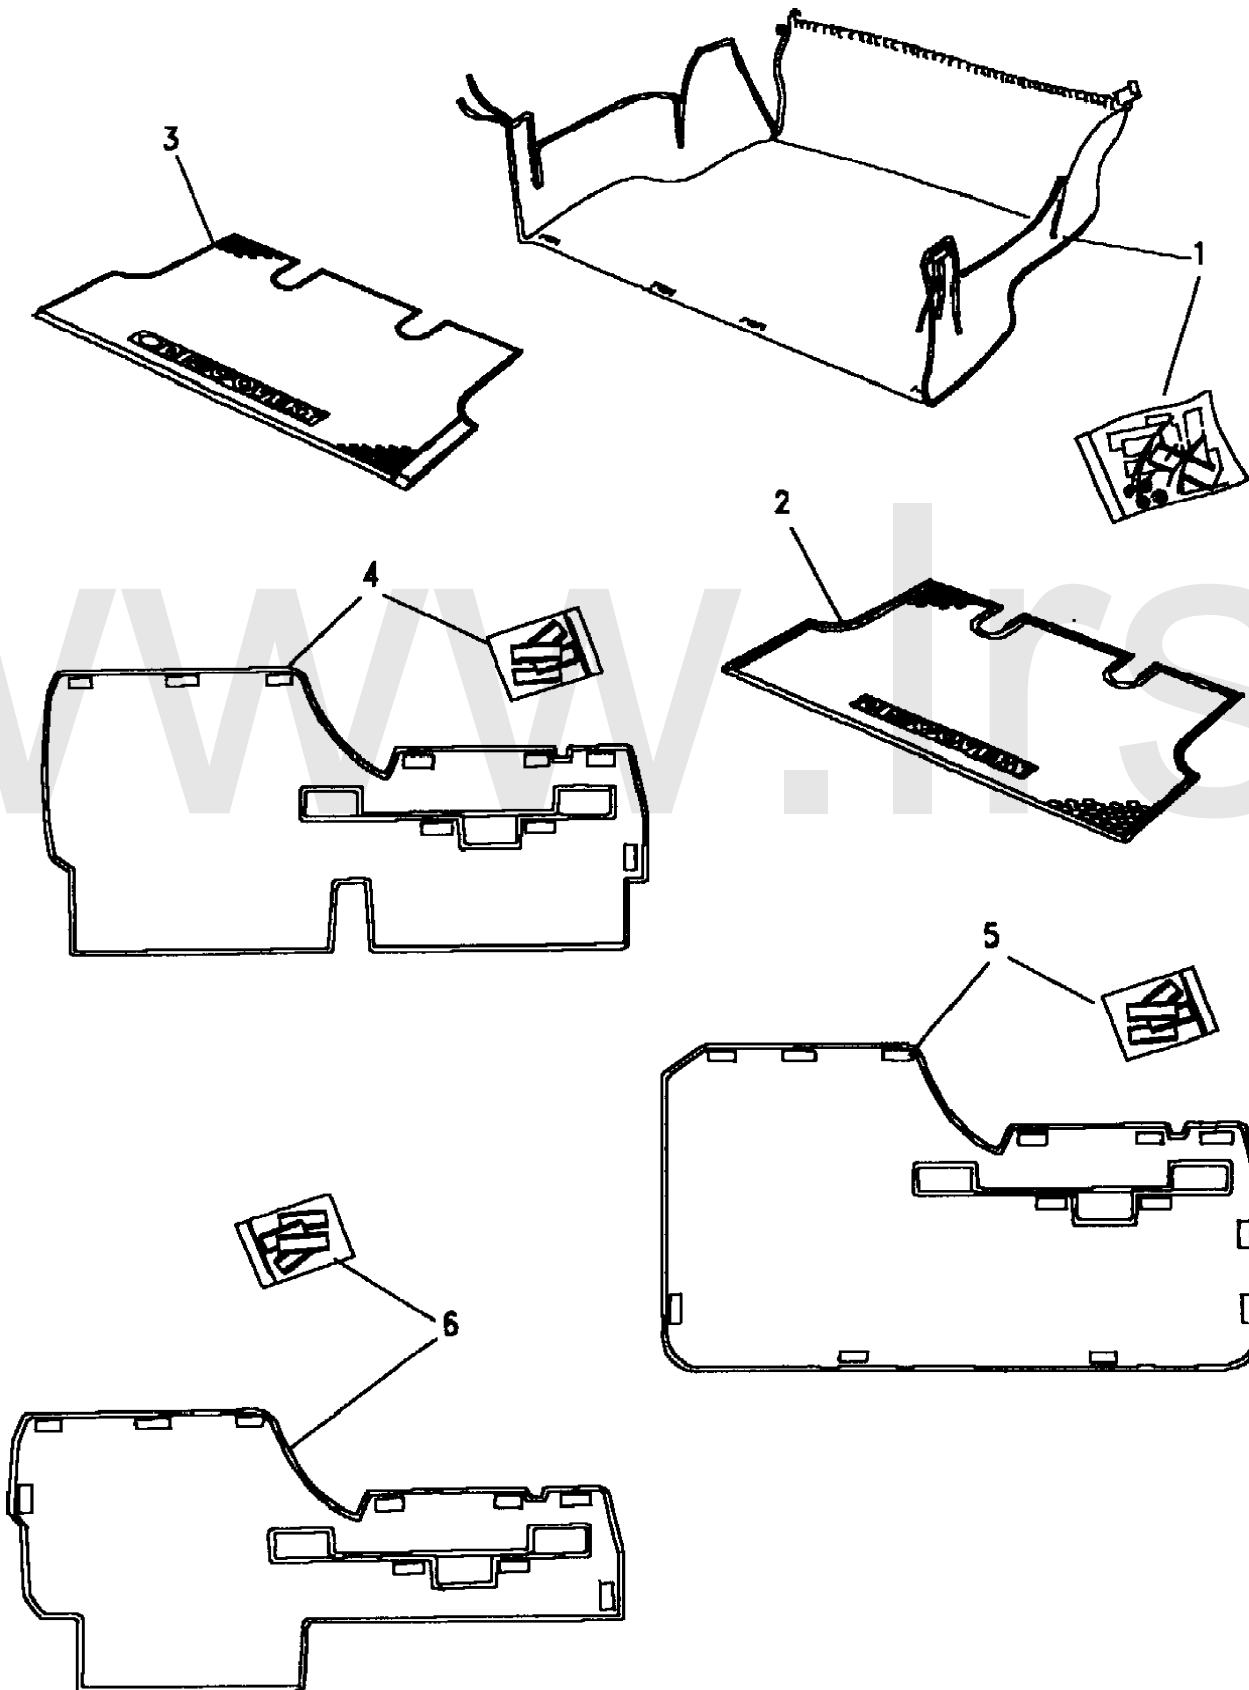

1202

SEP 04

Discovery (FA393361-WA799999)

Accessories

Accessories

Loadspace Protection-Rigid

Callout	Name	Application	Remarks & Restrictions	Service No.	Qty
1	Liner-loadspace	Station Wagon, Less Rear Air Conditioning	half	STC8185AA	1
2	Liner-loadspace	Station Wagon, With Rear Air Conditioning	half	STC8467	1
3	Liner-loadspace	Commercial	Ash Grey	STC7004AA	1
4	Mat-loadspace		Nylon, full	STC8109	1
5	Liner-loadspace	Station Wagon, Less Rear Air Conditioning	full	STC7625	1
[900]	Net-carpet stowage			STC7583	1