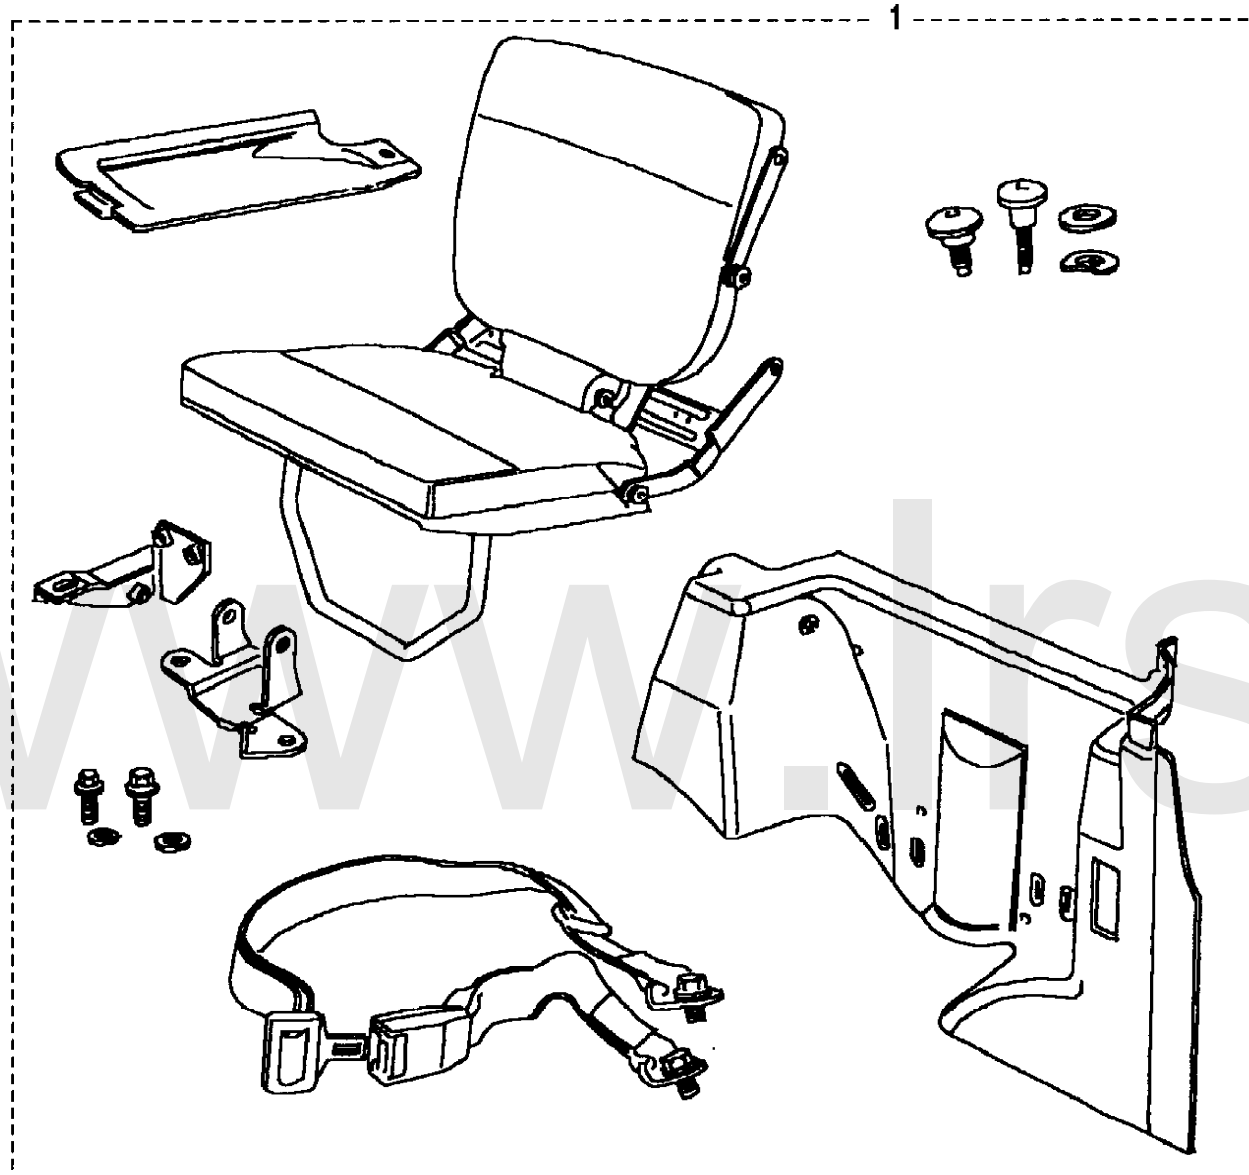

Callout	Name	Application	Remarks & Restrictions	Service No.	Qty	
1	Kit-seat-rear-inward	Change point - VIN begin TA163104	Cloth, RH, Plain., Dark Granite	STC7577LOY	1	
		Change point - VIN begin TA501920	Cloth, RH, Plain., Dark Granite	STC7577LOY	1	
			Cloth, RH, Dark Granite, Kestral	STC7874LOY	1	
			Cloth, Dark Granite, Kestral, LH	STC7875LOY	1	
			Cloth, RH, Bahama Beige, Kestral	STC7876SUC	1	
			Cloth, Bahama Beige, Kestral, LH	STC7877SUC	1	
			Cloth, Blue., LH	RTC9549	1	
			Cloth, RH, Blue.	RTC9564	1	
			Cloth, Beige, LH	STC8039	1	
			Cloth, Beige, RH	STC8038	1	
			Change point - VIN end MA081991	Cloth, Plain., Dark Granite, LH	STC8461LOY	1
			Change point - VIN end MA081991	Cloth, RH, Plain., Dark Granite	STC8462LOY	1
			Change point - VIN end MA081991	Cloth, Beige, LH	STC8801SUD	1
			Change point - VIN end MA081991	Cloth, Beige, RH	STC8802SUD	1
			Change point - VIN begin MA081992	Cloth, Plain., Bahama Beige, LH	STC7580SUC	1
			Change point - VIN begin MA081992	Cloth, Plain., Bahama Beige, LH	STC7580SUC	1
			Change point - VIN begin TA163104	Cloth, RH, Plain., Bahama Beige	STC7579SUC	1
			Change point - VIN begin TA501920	Cloth, RH, Plain., Bahama Beige	STC7579SUC	1
			Change point - VIN begin TA163104	Cloth, Plain., Dark Granite, LH	STC7578LOY	1
			Change point - VIN begin TA501920	Cloth, Plain., Dark Granite, LH	STC7578LOY	1
2	Kit-armrest		Also serviced as part of a kit, Bahama Beige	STC8495SUC	1	
			Also serviced as part of a kit, Sonar Blue	STC8495JUL	1	
			Dark Granite	STC8495LOY	1