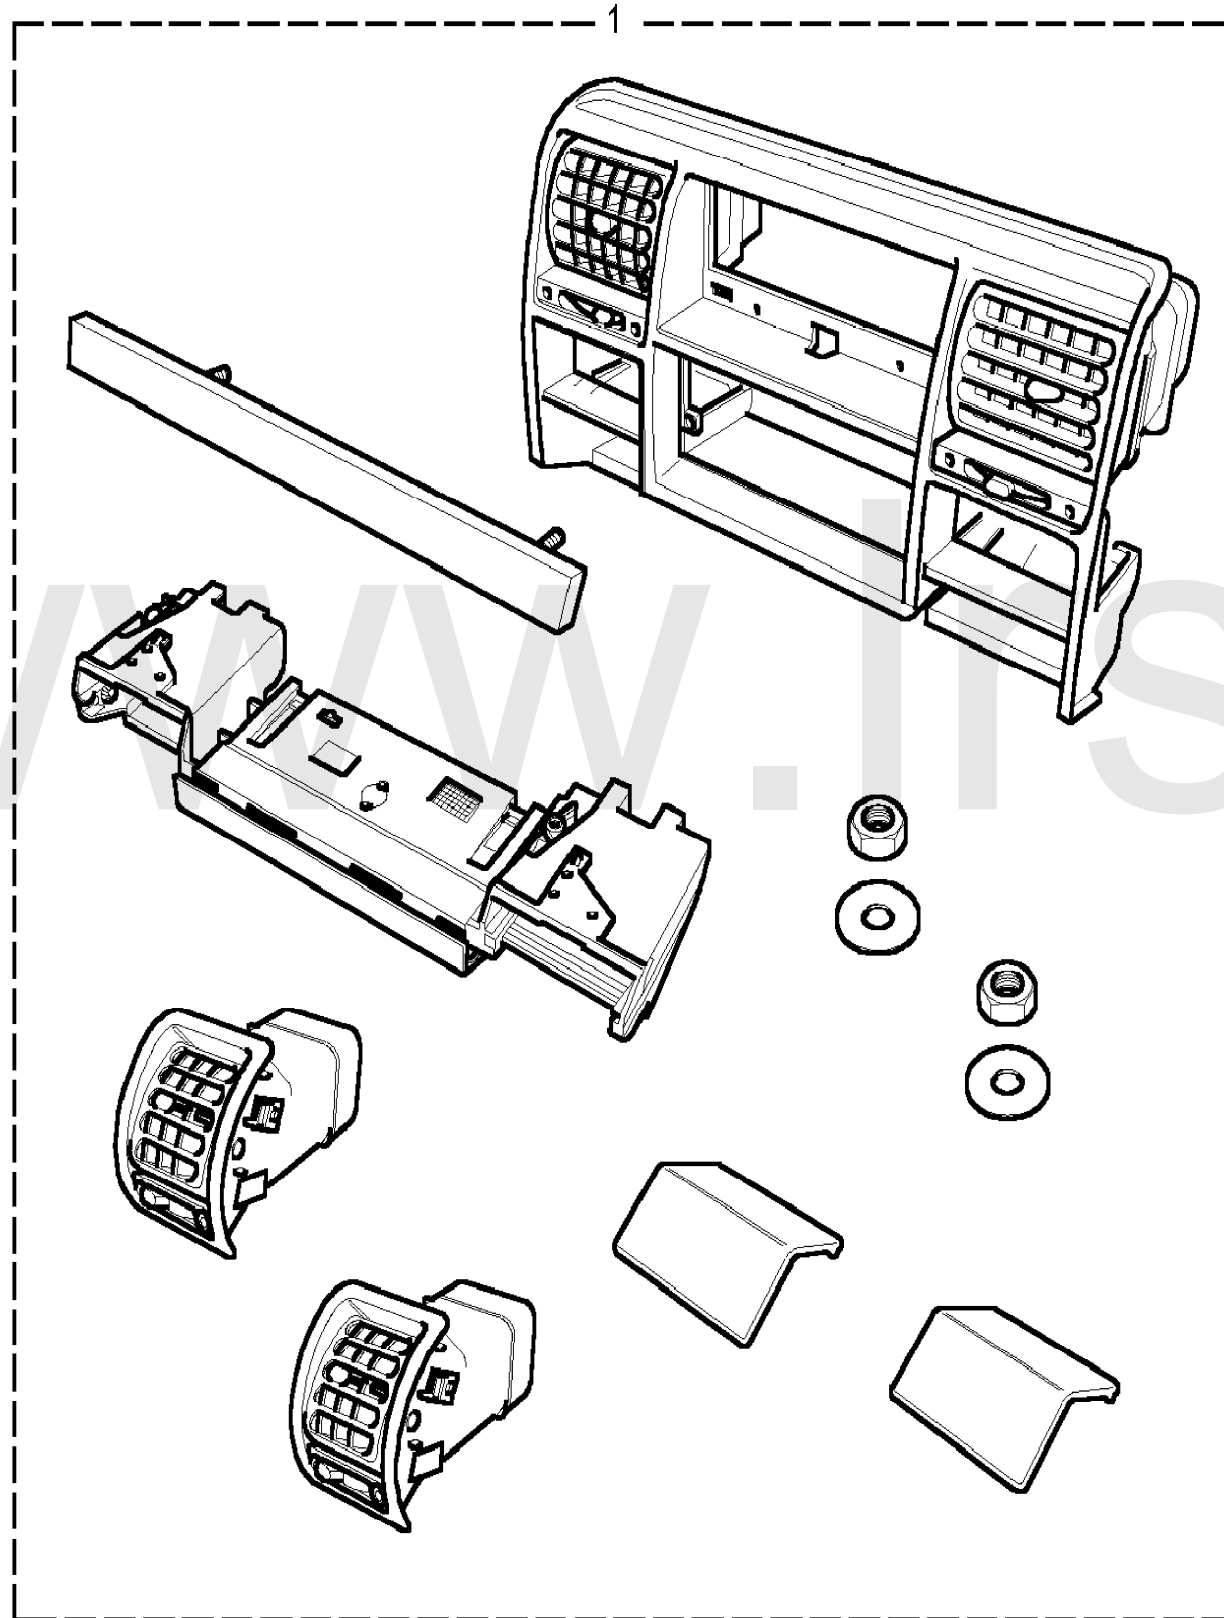

LT0116

Callout	Name	Application	Remarks & Restrictions	Service No.	Qty
1	Kit interior wood trim	With Driver Air Bag, With Passenger Air Bag		STC7859	1
[900]	Kit-wood-trim	Change point - VIN begin LA087356, 5 Door Station Wagon, RHD, Less Passenger Air Bag	Less Heated Seats	STC7670	1
		Change point - VIN begin LA087356, 5 Door Station Wagon, RHD, With Passenger Air Bag	Less Heated Seats	STC7688	1
		Change point - VIN begin TA502709, 5 Door Station Wagon, RHD, With Passenger Air Bag	Heated Seats	STC7687	1
		Change point - VIN begin LA087356, 5 Door Station Wagon, LHD, Less Passenger Air Bag	Less Heated Seats	STC7689	1
		Change point - VIN begin LA087356, 5 Door Station Wagon, LHD, With Passenger Air Bag	Less Heated Seats	STC7691	1