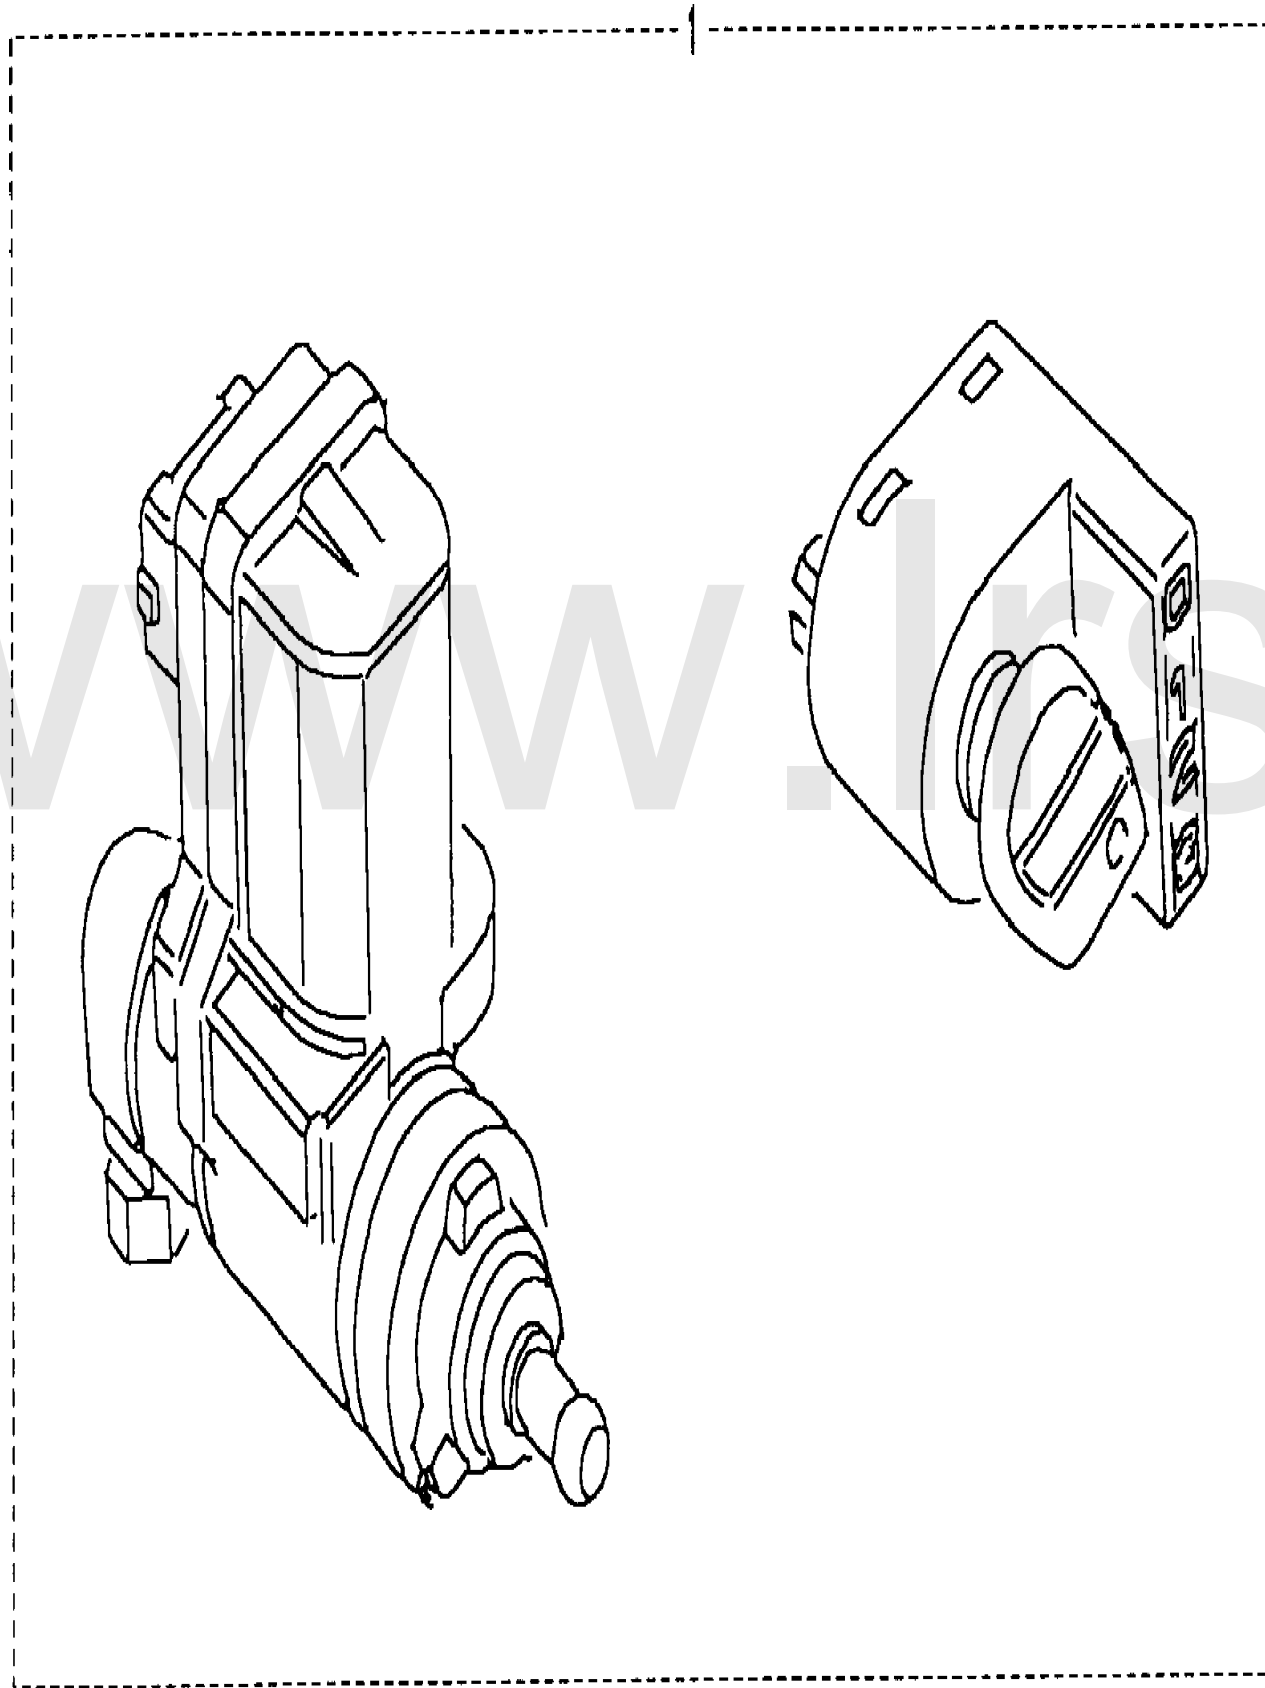

1201

SEP 04

Discovery (FA393361-WA799999)

Accessories

Accessories

Headlamp Levelling Kit-From (V) MA

Change point - VIN begin MA081992

Callout	Name	Application	Remarks & Restrictions	Service No.	Qty
1	Headlamp assembly-load levelling	Change point - VIN begin MA081992, Change point - VIN end VA745654 Change point - VIN begin VA745655		STC8938 STC8938AA	1 1