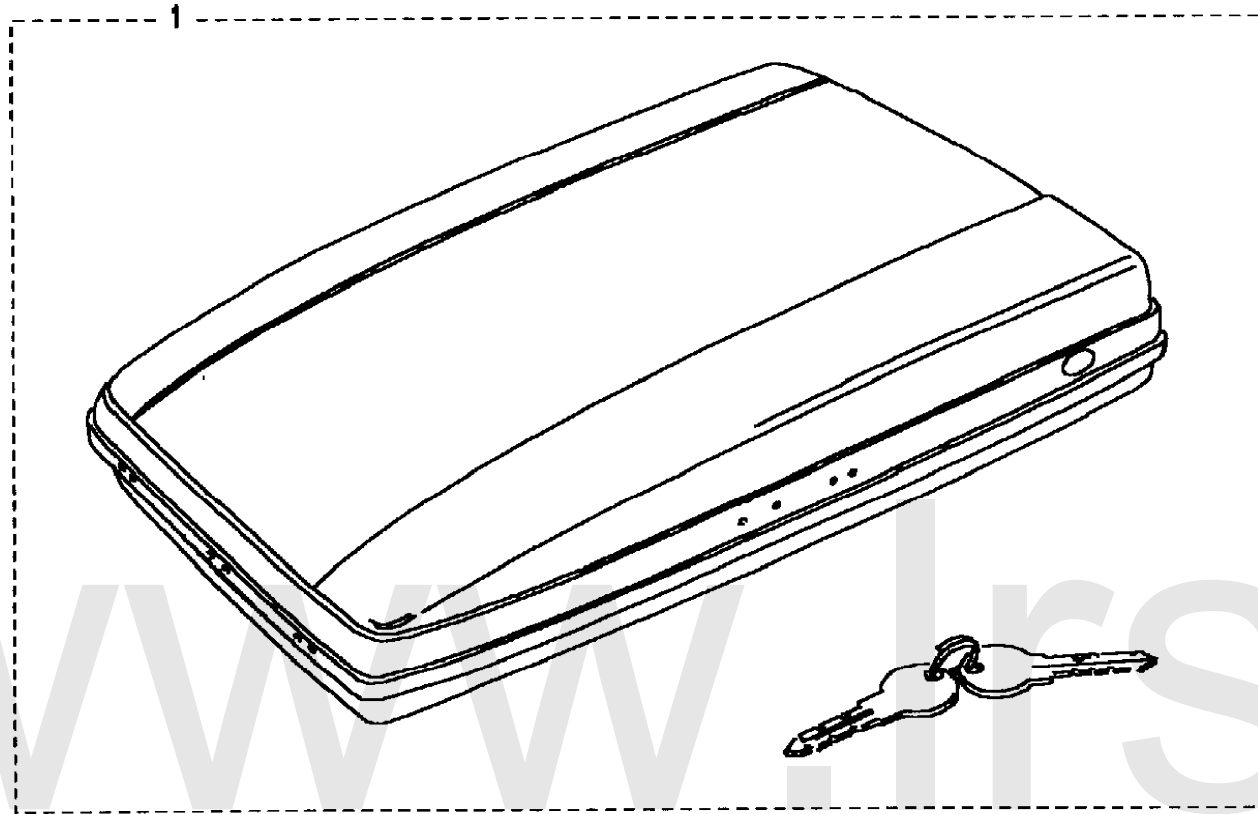

Callout	Name	Application	Remarks & Restrictions	Service No.	Qty
1	Luggage top box			STC7627 STC50149 STC50149AA	1 1 1
2	Sportbox-roof rack assembly			STC8511	1
[900]	Box-skis			STC7628 STC50148	1 1

www.rservice.ru