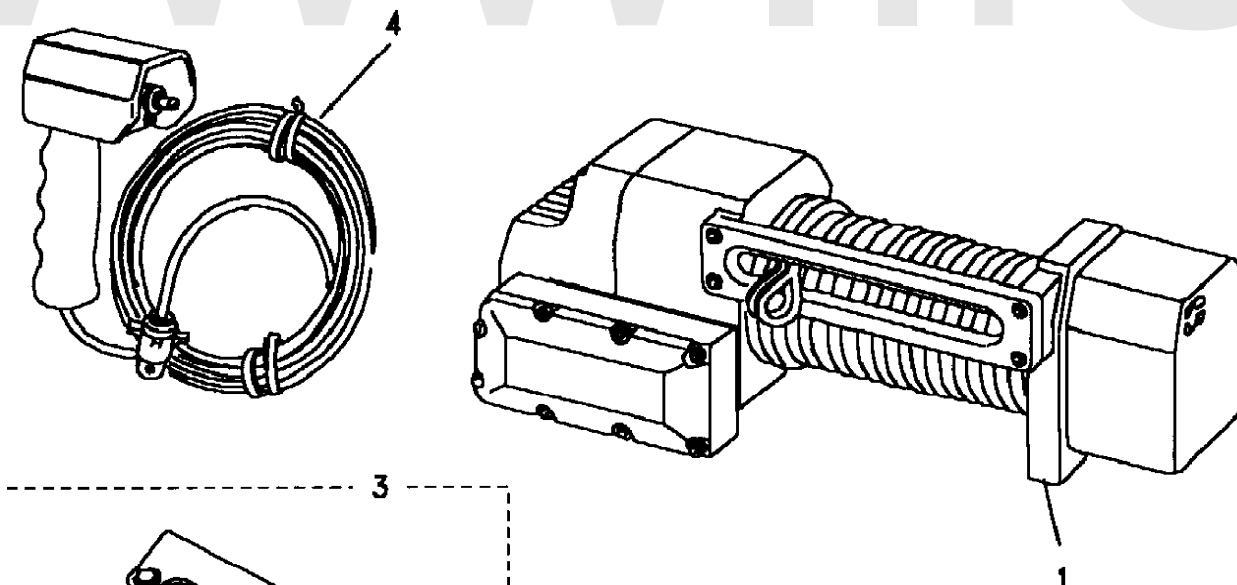

SEP 04

1230

Accessories

Discovery (FA393361-WA799999)

Accessories

Winch-Husky 1/1

(CATXKA1A)

1230

SEP 04

Discovery (FA393361-WA799999)

Accessories

Accessories

Winch-Husky

Callout	Name	Application	Remarks & Restrictions	Service No.	Qty
1	Winch-electric	V8, Less Driver Air Bag, Less Passenger Air Bag	Husky	RTC9587AB	1
2	Kit-winch accessories			RTC9520	1
3	Roller fairlead-winch			STC8123	1
4	Control-winch remote			STC8110	1

www.irservice.ru