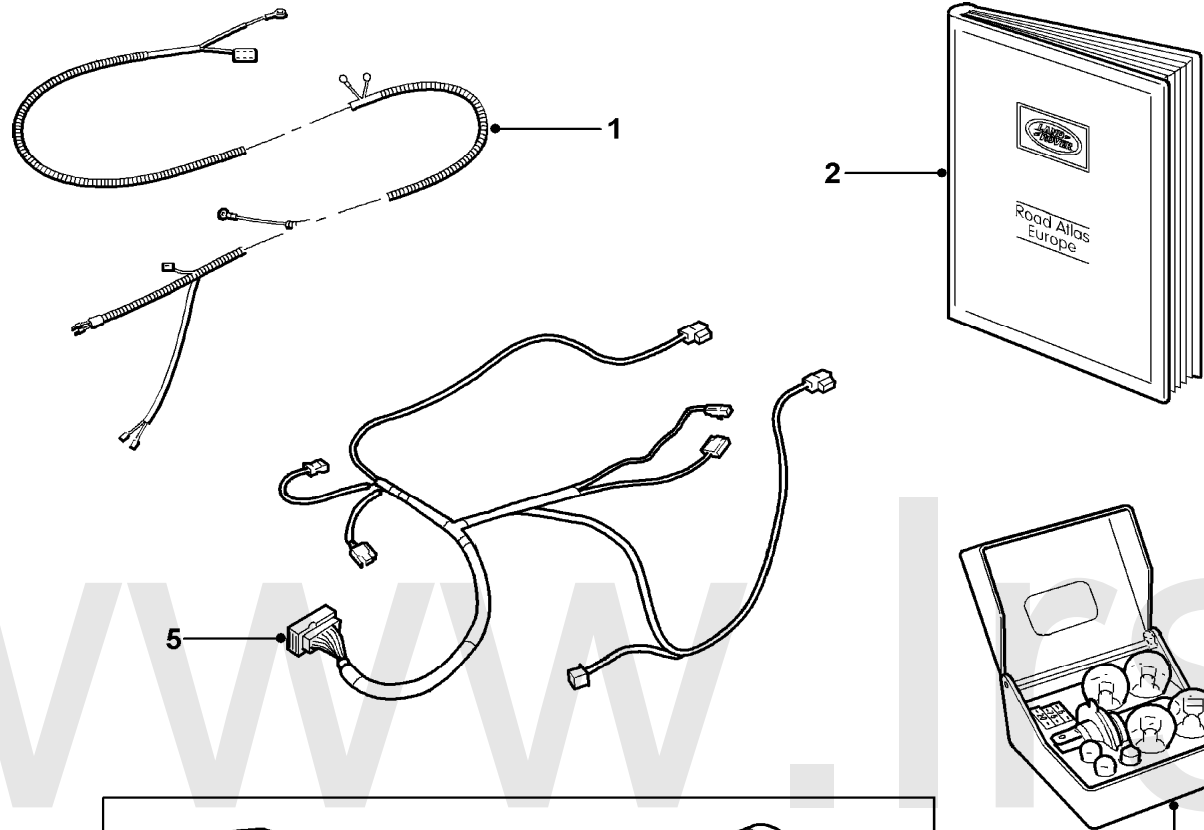

Callout	Name	Application	Remarks & Restrictions	Service No.	Qty
1	Harness air conditioning	Change point - VIN end JA034313, RHD Change point - VIN begin KA034313, LHD Change point - VIN end LA087355, LHD Change point - VIN end JA034313, LHD Change point - VIN begin LA087356, RHD, Less Anti-Lock Braking System, Less Cruise Control Change point - VIN begin LA087356, LHD, Less Anti-Lock Braking System, Less Cruise Control		PRC8534 STC8410 STC8410 PRC8535 STC8880 STC8881	1 1 1 1 1 1
2	Road atlas			STC8784	1
3	Kit-bulb		white,	STC8247AA	1
4	Kit-air conditioning	Change point - VIN end LA087355, TDi, RHD Change point - VIN begin LA087356, TDi, RHD Change point - VIN end LA087355, TDi, LHD Change point - VIN begin LA087356, TDi, LHD Change point - VIN end LA087355, V8, RHD Change point - VIN begin LA087356, V8, RHD Change point - VIN end LA087355, V8, LHD Change point - VIN begin LA087356, V8, LHD		STC8406 STC8833 STC8407 STC8832 STC8408 STC8831 STC8409 STC8829	1 1 1 1 1 1 1 1
5	Harness air bag	RHD		STC8401	1
[901]	Cover-radiator	Change point - VIN end LA087355	grille radiator	STC8078	1
[902]	Alarm-temperature	With Speaker		STC7621	1
[905]	Aerial.		electric aerial	STC8040	1

A01.085
03-2004
L4
LT0215