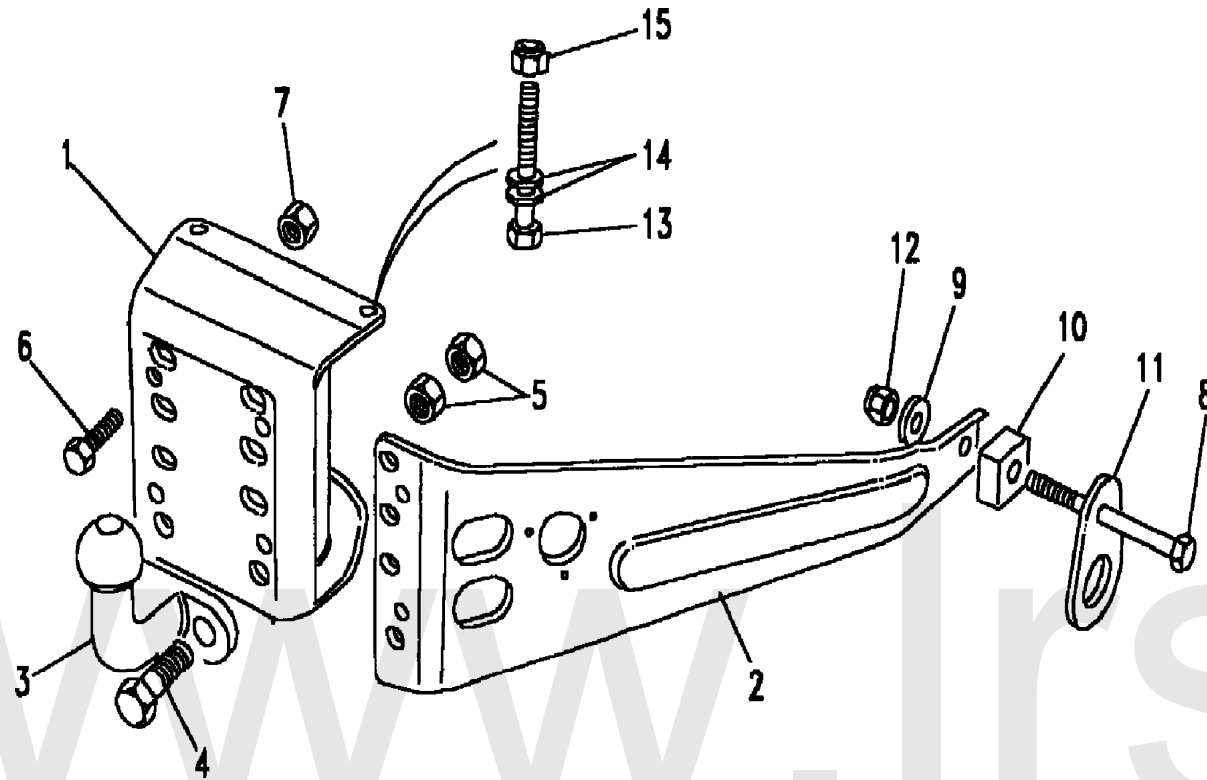

Change point - VIN begin MA081992

Callout	Name	Application	Remarks & Restrictions	Service No.	Qty
1	Bracket-towing	Change point - VIN begin MA081881		ANR1111	1
2	Bar-vehicle recovery rear	Change point - VIN begin MA081881	LH	STC1899	1
		Change point - VIN begin MA081881	RH	STC1900	1
3	Tow ball	Change point - VIN begin MA081881	50MM	NTC9980	1
4	Bolt	Change point - VIN begin MA081881	tow ball to plate	STC1903	2
5	Nut - Hex.	Change point - VIN begin MA081881		STC1904	4
6	Bolt	Change point - VIN begin MA081881		STC1901	2
7	Nut - Hex.	Change point - VIN begin MA081881		STC1902	2
8	Bolt	Change point - VIN begin MA081881	Long, M10 x 130	BH110261	2
9	Washer	Change point - VIN begin MA081881	M10, oversize, Plain	WC110061L	2
10	Spacer	Change point - VIN begin MA081881		ANR3629	2
11	Bracket-towing	Change point - VIN begin MA081881	front & rear, Less Spoiler	90577509	1
12	Nut - Hex.	Change point - VIN begin MA081881	M8	NV108041L	2
13	Bolt	Change point - VIN begin MA081881		BH112221L	2
14	Washer-Plain	Change point - VIN begin MA081881	M12 x 28	WC112081L	4
15	Nut - Hex.	Change point - VIN begin MA081881	M12, hexagonal head, nyloc	NY112041L	2
[900]	Socket-accessory power	Change point - VIN begin MA081881	12 S	STC8875	1
[901]	Nut & washer set	(+)"D"		STC50087	1
[902]	Tow bar kit	Change point - VIN begin MA081881		STC8816	1

A01.110

12-2002

L2

CATXCA2A