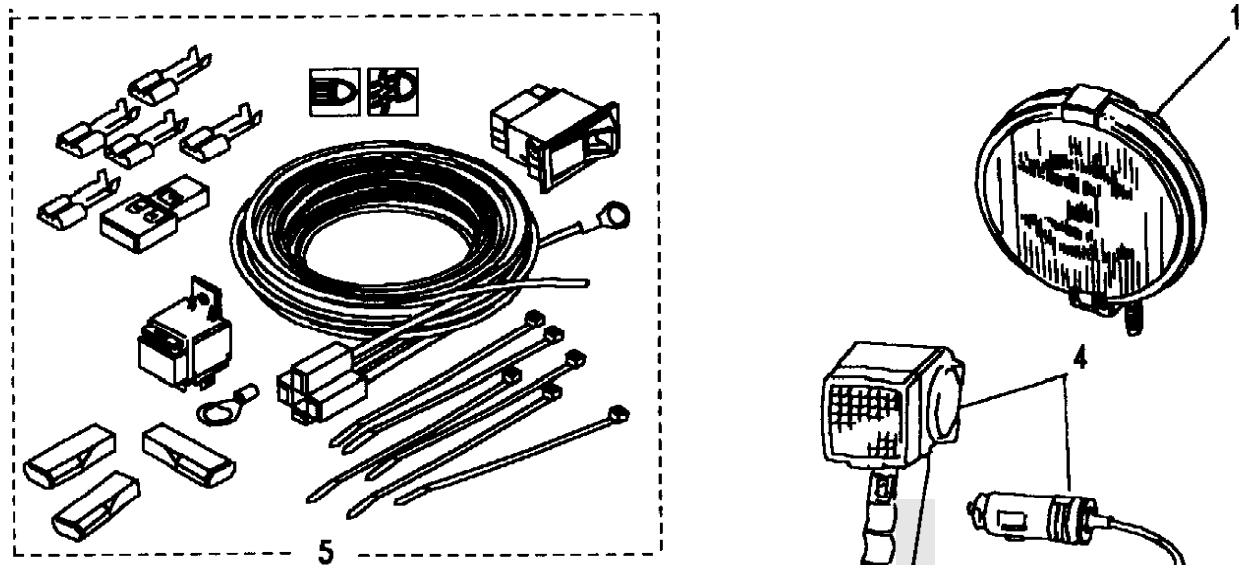

With Rear Fog Lamps

Callout	Name	Application	Remarks & Restrictions	Service No.	Qty
1	Lamp-front lighting fog		Rally 1000	STC7643	1
2	Lamp-front lighting fog		Cewe, rectangular	RTC9523	1
3	Lamp-front lighting fog		Cewe, rectangular	RTC9525	1
4	Lamp-hand		Cewe	RTC9527	1
5	Kit-driving lamp wiring		Cewe	RTC9586AA	1
6	Bulb-headlamp		Cewe, Quartz Halogen, type H2	RTC9498	2
7	Bulb-headlamp-h3-55 Watt		type H3	606178	2
8	Bar-tie straight			STC7556	2
[900]	Switch-push push fog-rear	Change point - VIN begin LA087356	Also serviced as part of a kit	AMR3751	1
[901]	Bulb & holder assembly	Change point - VIN begin LA087356	Also serviced as part of a kit, Orange	STC1877	X
		Change point - VIN begin LA087356	Also serviced as part of a kit, Green	STC1878	X
[902]	Lamp-front long range driving		Rally 1000	STC7644	1
			Cewe, rectangular	RTC9524	1
[903]	Lamp-auxiliary front lighting	Change point - VIN begin LA087356	Pair	STC8468	1
[904]	Lens-replacement		Rally 1000	STC8107	1
[905]	Protector-driving lamp		Vinyl, Pair, Rally 1000	STC7661	1
[906]	Protector-lamp		RH LH	STC7681 STC7682	1 1