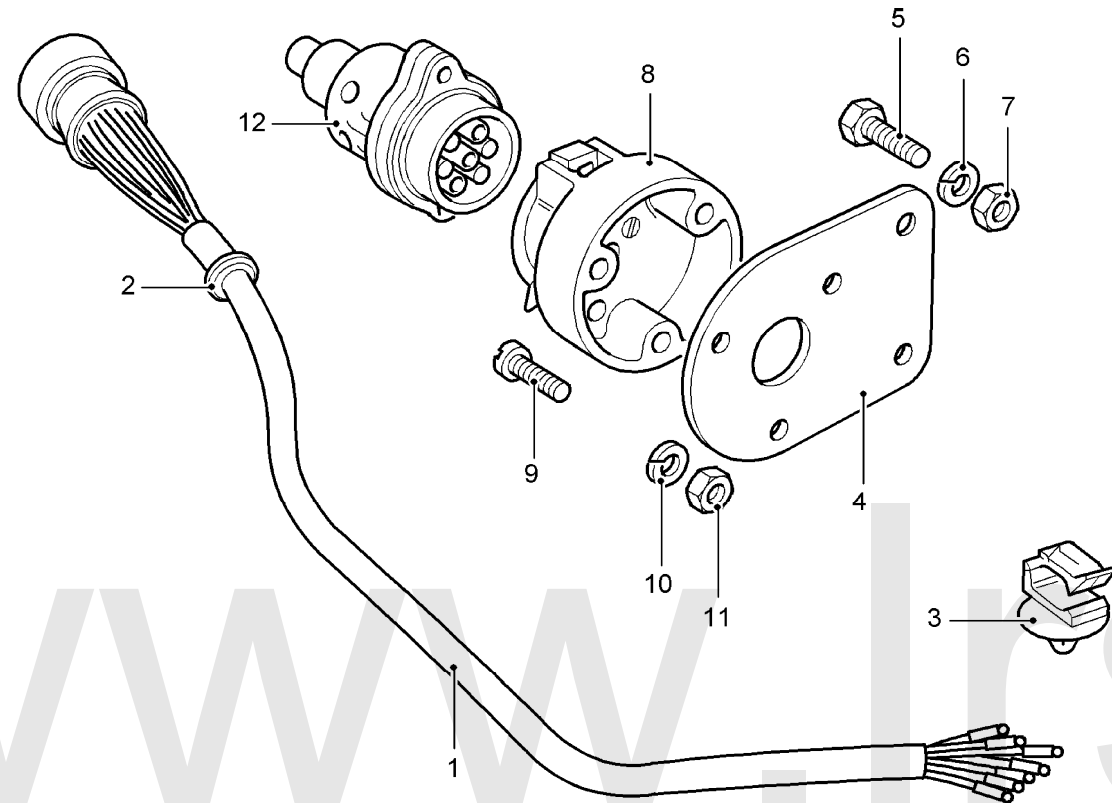

Accessories
Accessories
Towing Electrics 1/1

Discovery (FA393361-WA799999)

(CATXCK1C)

A01.190
06-2003
L4
CATXCK1C

Discovery (FA393361-WA799999)

Accessories
Accessories
Towing Electrics

Callout	Name	Application	Remarks & Restrictions	Service No.	Qty
1	Cable assembly	Change point - VIN end MA118309 Change point - VIN begin MA118310		PRC8130 ANR3896	1 1
2	Seal			PRC4540	1
3	Clip-cable		8mm hole	AFU1090L	2
4	Plate-trailer socket mounting			NRC8048 STC8879	1 1
5	Screw		hexagonal head, 1/4UNF x 3/4	SH604061L	2
6	Washer-Spring		1/4 dia, Square	WM600041L	2
7	Nut - Hex.		hexagonal head, Coarse Thread, 1/4UNF	NH604041L	2
8	Socket-electrical towing		7 Pin 7 pin-12N Type 'S'	579409 STC4286 STC8874	1 1 1
9	Screw			78756	2
10	Washer-Spring		3/16 dia, Square	WM702001L	2
11	Nut - Hex.		UNF	HN2005L	2
12	Plug		7 Pin	579408	1
13	Kit-towing electrics	(+)"USA"	7 Pin	RTC3834AA YWJ500110	1 1
14	Wire Assy	(+)"USA"	7 Pin	YMZ500460	1
15	Wire Assy	(+)"USA"	CONVERTER ASSY, 7 Pin To 4 Pin Trailer Tow Connector	VSA500030	1
16	Wire Assy	(+)"USA"	7 Pin To 4 Pin Trailer Tow Connector	YMZ500480	1
17	Bracket	(+)"USA"		VVP500040	1