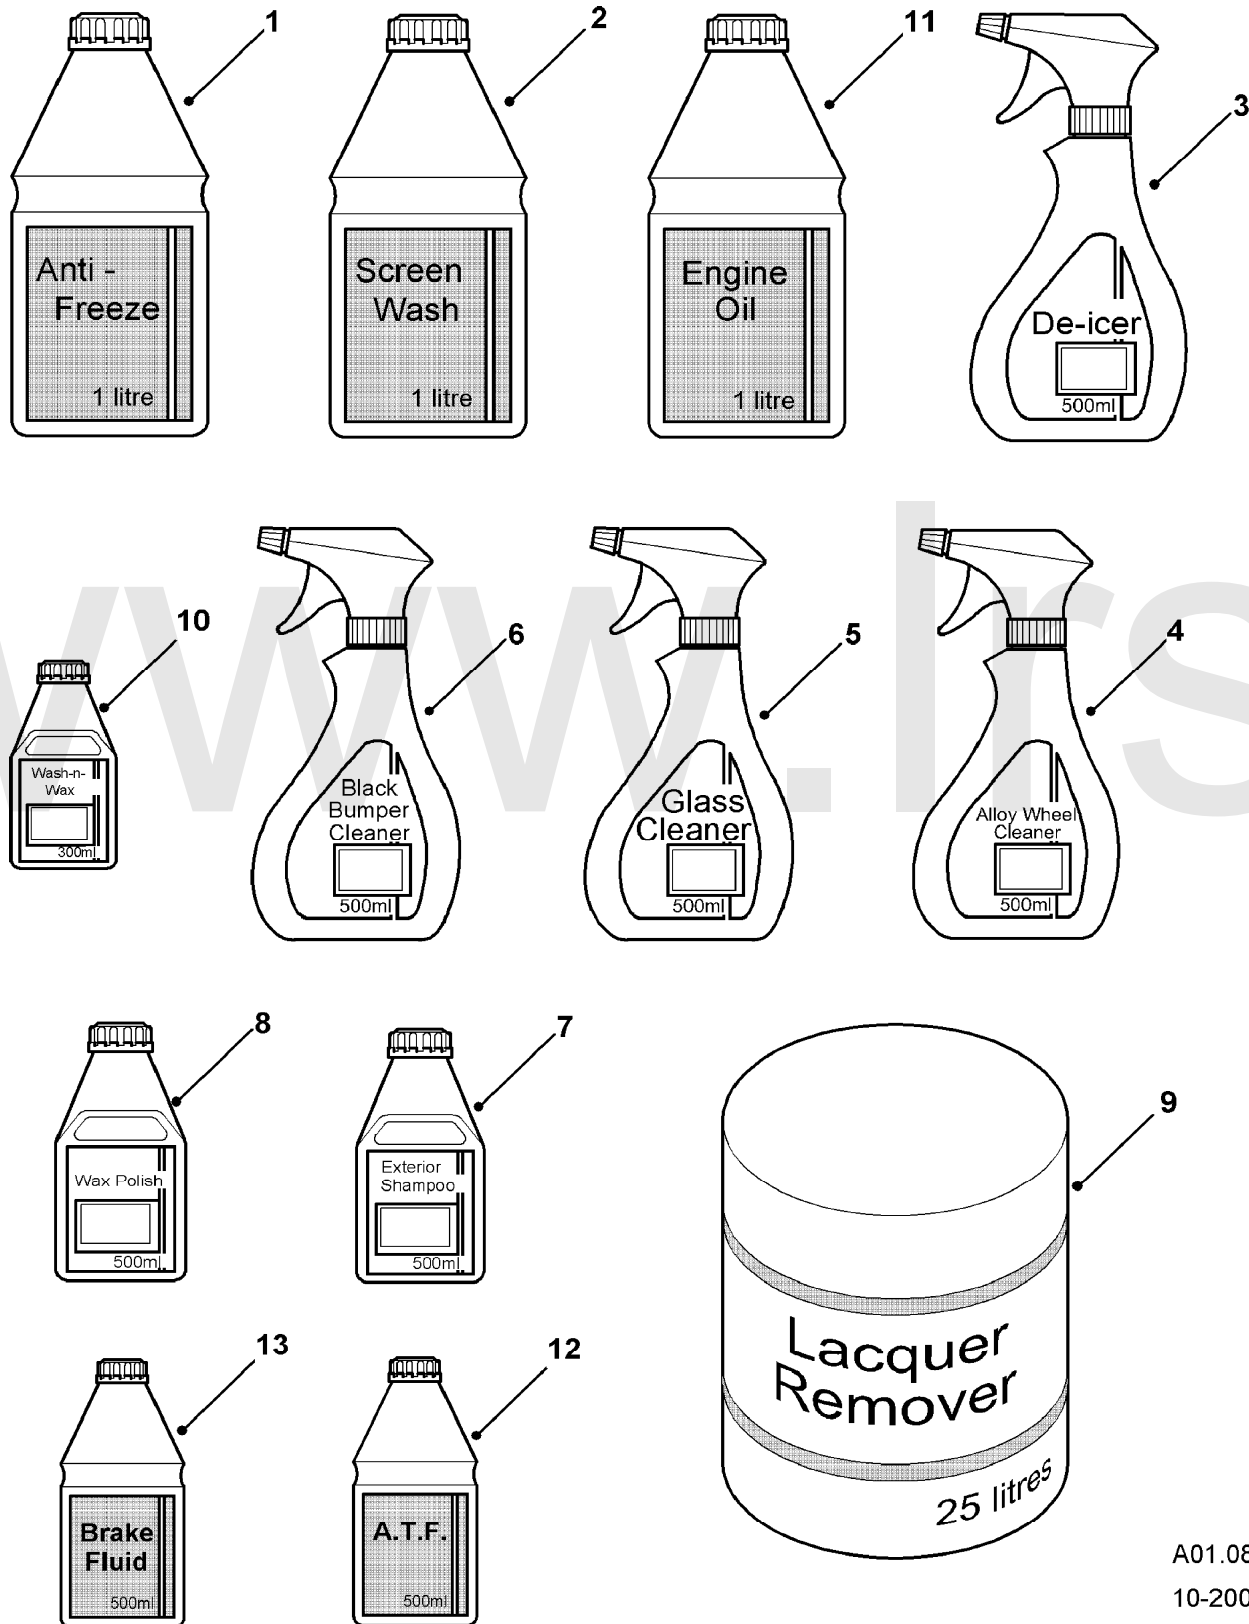

Callout	Name	Application	Remarks & Restrictions	Service No.	Qty
1	Antifreeze		Not For Use In L322 M57 Diesel Engine, 205ltr Not For Use In L322 M57 Diesel Engine, 5 L Not For Use In L322 M57 Diesel Engine, 1ltr Not For Use In L322 M57 Diesel Engine, 5 L	RTC5782A RTC5781A RTC5779A STC50559	X X X 1
2	Screen Wash	(+)"Europe" (+)"Europe"	1ltr 250ml	STC8249 STC4672	X X
3	Deicer	(+)"Europe" (+)"Europe"	500ml 500ml	STC717 STC4676	X X
4	Cleaner-alloy wheel	(+)"Europe" (+)"Europe"	500ml 500ml	STC718 STC4675	X X
5	Cleaner-glazing	(+)"Europe" (+)"Europe"	500ml 300 ML	STC719 STC4681	X X
6	Bumper cleaner-black	(+)"Europe" (+)"Europe"	500ml 500ml	STC721 STC4679	X X
7	Shampoo	(+)"Europe"	500ml	STC722	X
8	Wax Polish	(+)"Europe" (+)"Europe"	500ml 300 ML	STC723 STC4682	X X
9	Fluid-de-lacquering		205ltr 25 Litres.	STC2774LGE STC2774SML	X X
10	Wash 'n' Wax	(+)"Europe"	300 ML	STC4680	X
11	Oil	(+)"GB" (+)"GB" (+)"GB"	1ltr, 15W-40 1ltr, Engine EP90	STC8955 STC9181 STC8259	X X X
12	Fluid-automatic transmission	(+)"GB" (+)"GB"	DEXTRON 2 Type G	STC8261 STC8263	X X
13	Brake fluid	(+)"GB"		STC8292	X

A01.080
10-2003
L4
LU0005