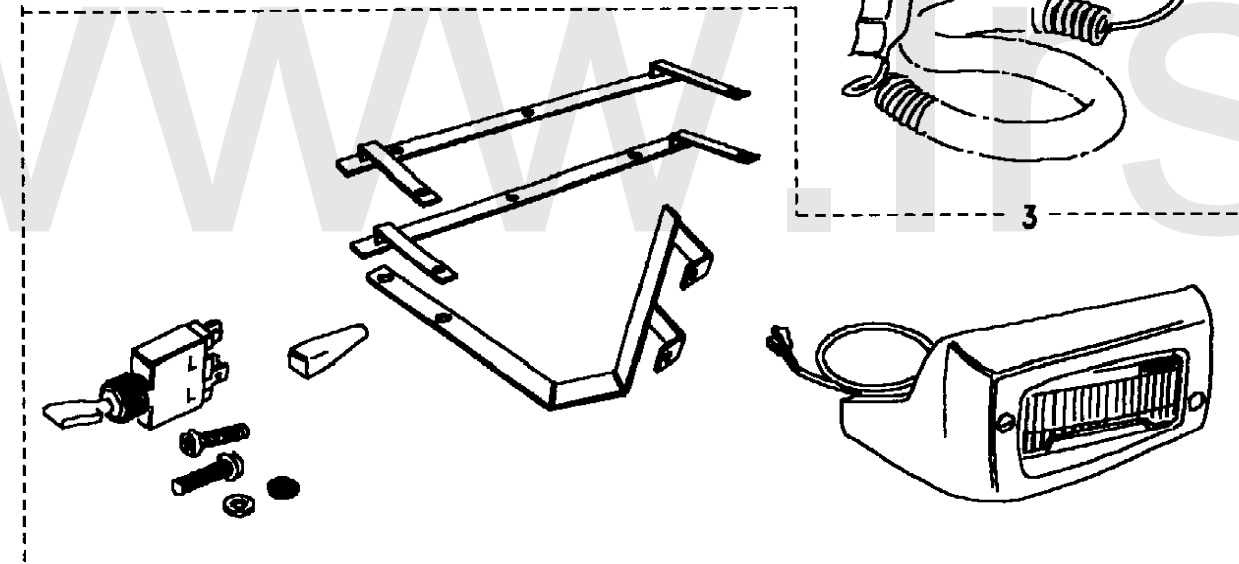

With Rear Fog Lamps

Callout	Name	Application	Remarks & Restrictions	Service No.	Qty
1	Lamp-front lighting fog		Rally 1000	STC7643	1
2	Lamp-front lighting fog		Cewe, rectangular	RTC9523	1
3	Lamp-front lighting fog		Cewe, rectangular	RTC9525	1
4	Lamp-hand		Cewe	RTC9527	1
5	Kit-driving lamp wiring		Cewe	RTC9586AA	1
6	Bulb-headlamp		Cewe, Quartz Halogen, type H2	RTC9498	2
7	Bulb-headlamp-h3-55 Watt		type H3	606178	2
8	Bar-tie straight			STC7556	2
[900]	Switch-push push fog-rear	Change point - VIN begin LA087356	Also serviced as part of a kit	AMR3751	1
[901]	Bulb & holder assembly	Change point - VIN begin LA087356	Also serviced as part of a kit, Orange	STC1877	X
		Change point - VIN begin LA087356	Also serviced as part of a kit, Green	STC1878	X
[902]	Lamp-front long range driving		Rally 1000	STC7644	1
			Cewe, rectangular	RTC9524	1
[903]	Lamp-auxiliary front lighting	Change point - VIN begin LA087356	Pair	STC8468	1
[904]	Lens-replacement		Rally 1000	STC8107	1
[905]	Protector-driving lamp		Vinyl, Pair, Rally 1000	STC7661	1
[906]	Protector-lamp		RH LH	STC7681 STC7682	1 1