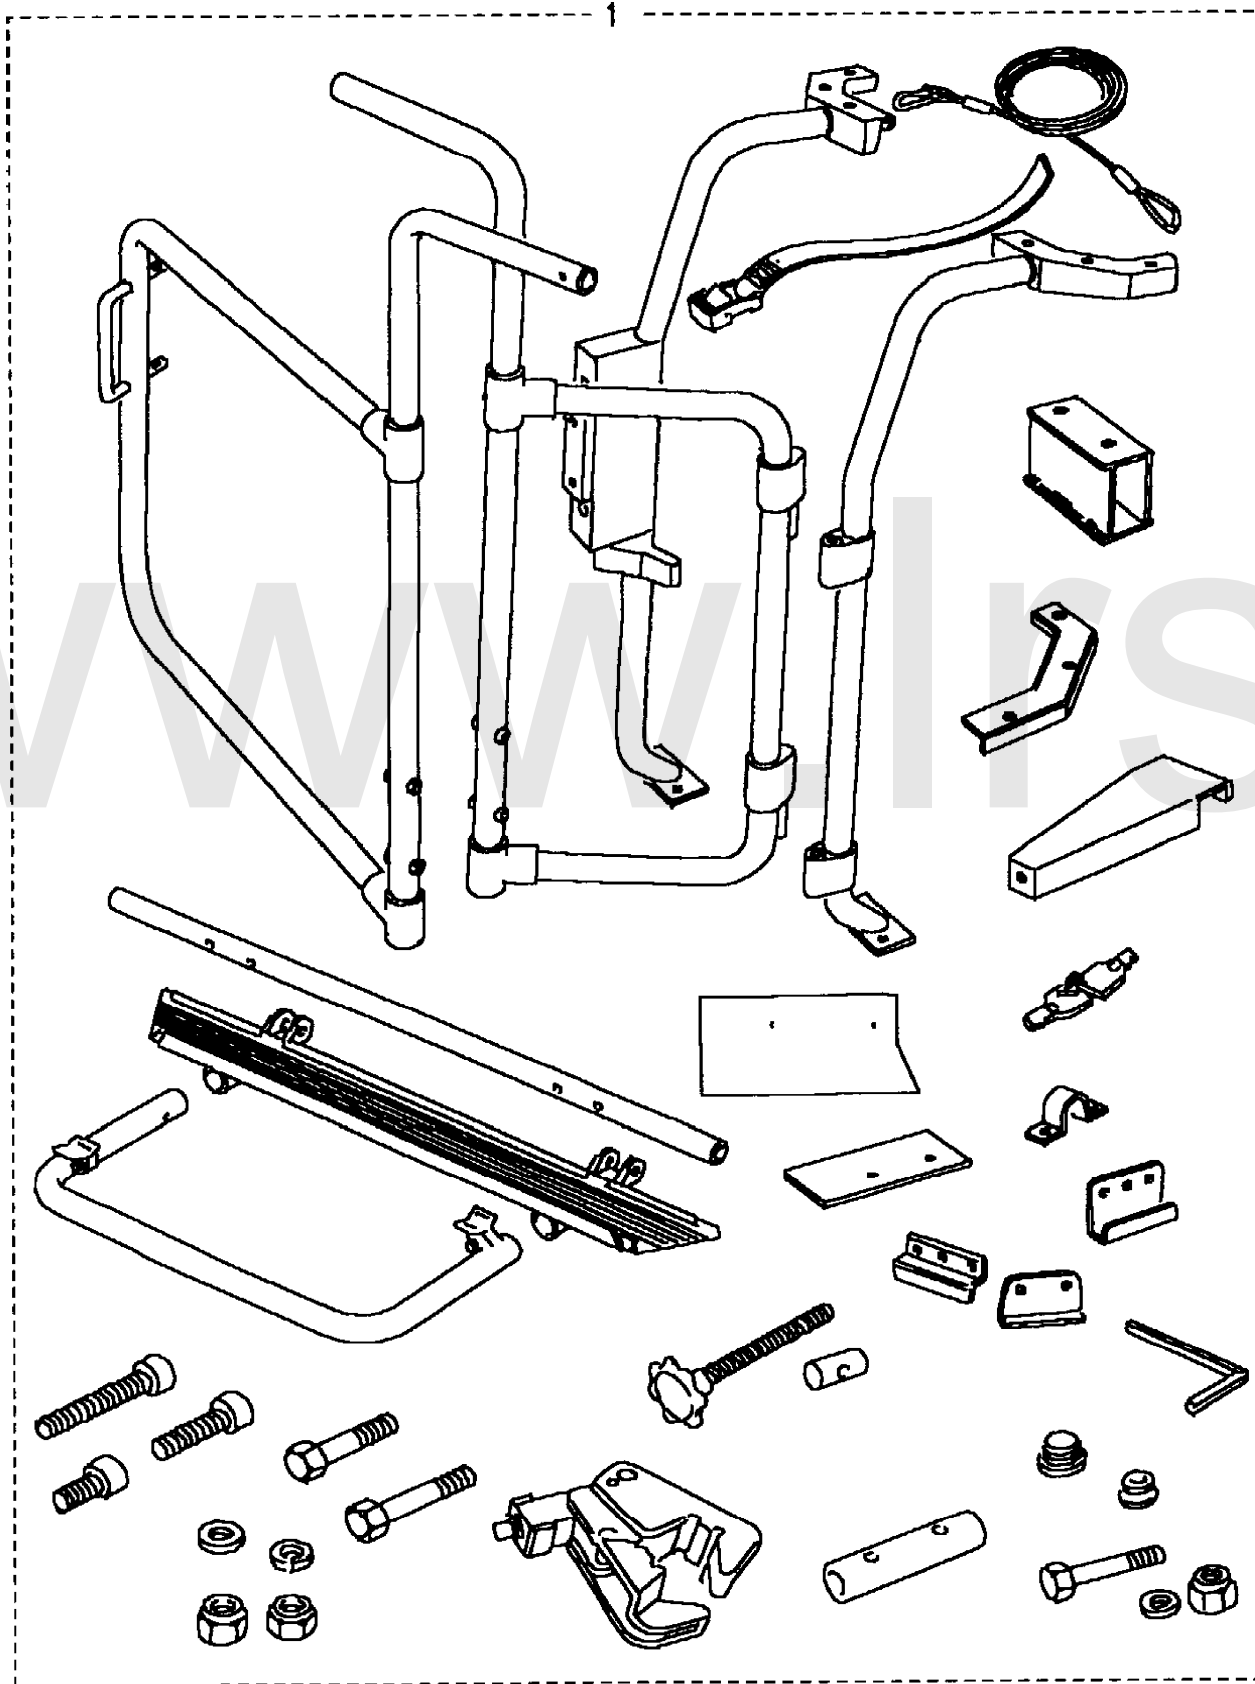

SEP 04

Discovery (FA393361-WA799999)

Accessories

Accessories

Carrier-Rear- Bike & Ski

Callout	Name	Application	Remarks & Restrictions	Service No.	Qty
1	Carrier-trunk rack ski	Change point - VIN end LA081990 Change point - VIN begin MA081991		STC8025AA	1
				STC8817	1