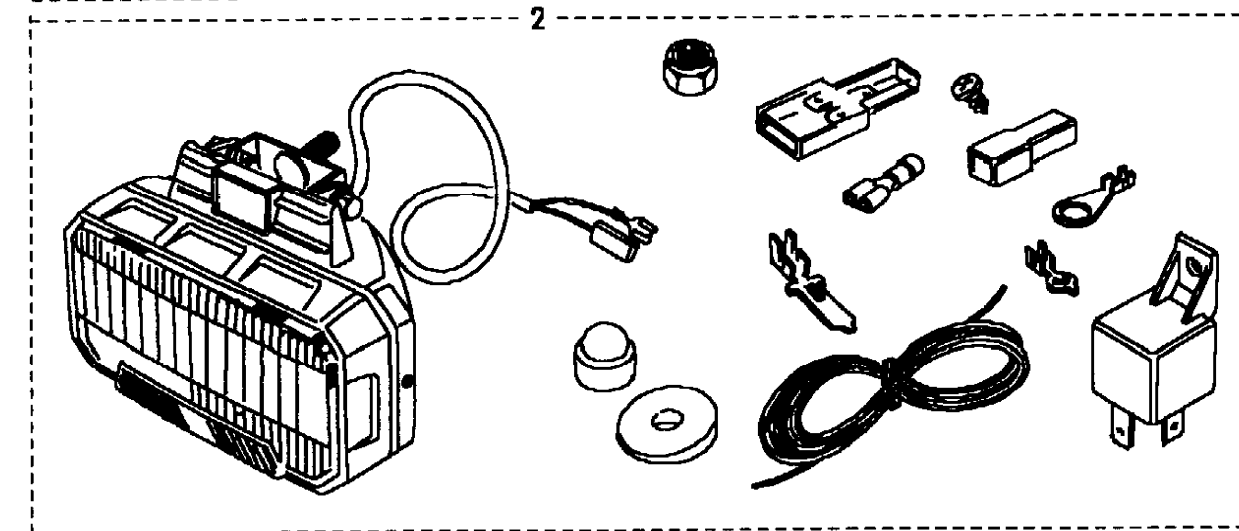

With Rear Fog Lamps

Callout	Name	Application	Remarks & Restrictions	Service No.	Qty
1	Lamp-front lighting fog		Rally 1000	STC7643	1
2	Lamp-front lighting fog		Cewe, rectangular	RTC9523	1
3	Lamp-front lighting fog		Cewe, rectangular	RTC9525	1
4	Lamp-hand		Cewe	RTC9527	1
5	Kit-driving lamp wiring		Cewe	RTC9586AA	1
6	Bulb-headlamp		Cewe, Quartz Halogen, type H2	RTC9498	2
7	Bulb-headlamp-h3-55 Watt		type H3	606178	2
8	Bar-tie straight			STC7556	2
[900]	Switch-push push fog-rear	Change point - VIN begin LA087356	Also serviced as part of a kit	AMR3751	1
[901]	Bulb & holder assembly	Change point - VIN begin LA087356	Also serviced as part of a kit, Orange	STC1877	X
		Change point - VIN begin LA087356	Also serviced as part of a kit, Green	STC1878	X
[902]	Lamp-front long range driving		Rally 1000	STC7644	1
			Cewe, rectangular	RTC9524	1
[903]	Lamp-auxiliary front lighting	Change point - VIN begin LA087356	Pair	STC8468	1
[904]	Lens-replacement		Rally 1000	STC8107	1
[905]	Protector-driving lamp		Vinyl, Pair, Rally 1000	STC7661	1
[906]	Protector-lamp		RH LH	STC7681 STC7682	1 1