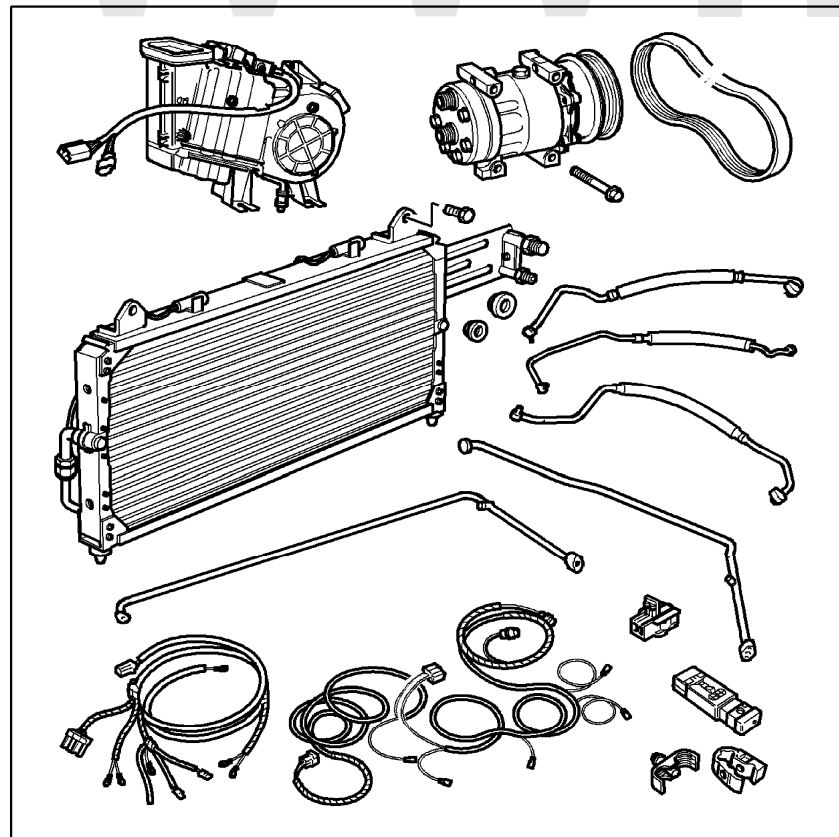

Callout	Name	Application	Remarks & Restrictions	Service No.	Qty
1	Harness air conditioning	Change point - VIN end JA034313, RHD Change point - VIN begin KA034313, LHD Change point - VIN end LA087355, LHD Change point - VIN end JA034313, LHD Change point - VIN begin LA087356, RHD, Less Anti-Lock Braking System, Less Cruise Control Change point - VIN begin LA087356, LHD, Less Anti-Lock Braking System, Less Cruise Control		PRC8534 STC8410 STC8410 PRC8535 STC8880 STC8881	1 1 1 1 1 1
2	Road atlas			STC8784	1
3	Kit-bulb		white,	STC8247AA	1
4	Kit-air conditioning	Change point - VIN end LA087355, TDi, RHD Change point - VIN begin LA087356, TDi, RHD Change point - VIN end LA087355, TDi, LHD Change point - VIN begin LA087356, TDi, LHD Change point - VIN end LA087355, V8, RHD Change point - VIN begin LA087356, V8, RHD Change point - VIN end LA087355, V8, LHD Change point - VIN begin LA087356, V8, LHD		STC8406 STC8833 STC8407 STC8832 STC8408 STC8831 STC8409 STC8829	1 1 1 1 1 1 1 1
5	Harness air bag	RHD		STC8401	1
[901]	Cover-radiator	Change point - VIN end LA087355	grille radiator	STC8078	1
[902]	Alarm-temperature	With Speaker		STC7621	1
[905]	Aerial.		electric aerial	STC8040	1

A01.085
03-2004
L4
LT0215