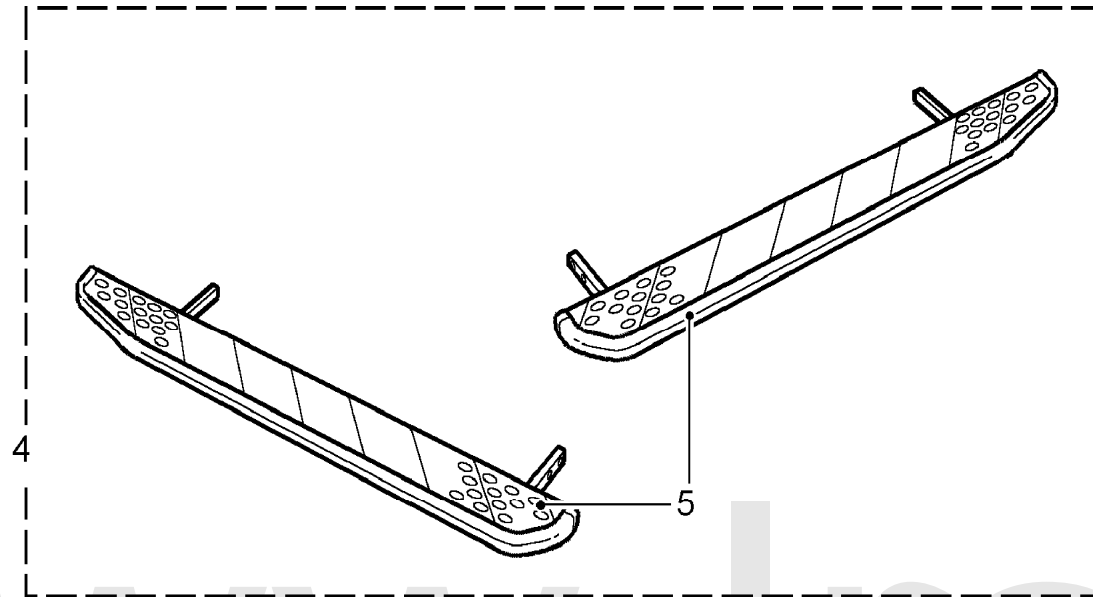

CATXPA6A

Callout	Name	Application	Remarks & Restrictions	Service No.	Qty
1	Kit-side step		Also serviced as part of a kit, Black	RTC9507AB	1
2	Kit-side step			STC8087AA	1
3	Kit service-side step			STC8049	1
4	Kit-side step		Also serviced as part of a kit	STC8130AA	1
5	Step-side runner		Also serviced as part of a kit, RH	STC8942	1
			Also serviced as part of a kit, LH	STC8943	1
[900]	Kit-side step		Also serviced as part of a kit	STC8130AB	1
[901]	Step-side runner		Also serviced as part of a kit, RH	STC8548	1
			Also serviced as part of a kit, LH	STC8549	1
			RH	STC8548	1
			LH	STC8549	1
[902]	Extrusion-side step			STC8807	1
[903]	Mudflaps			STC7808	1