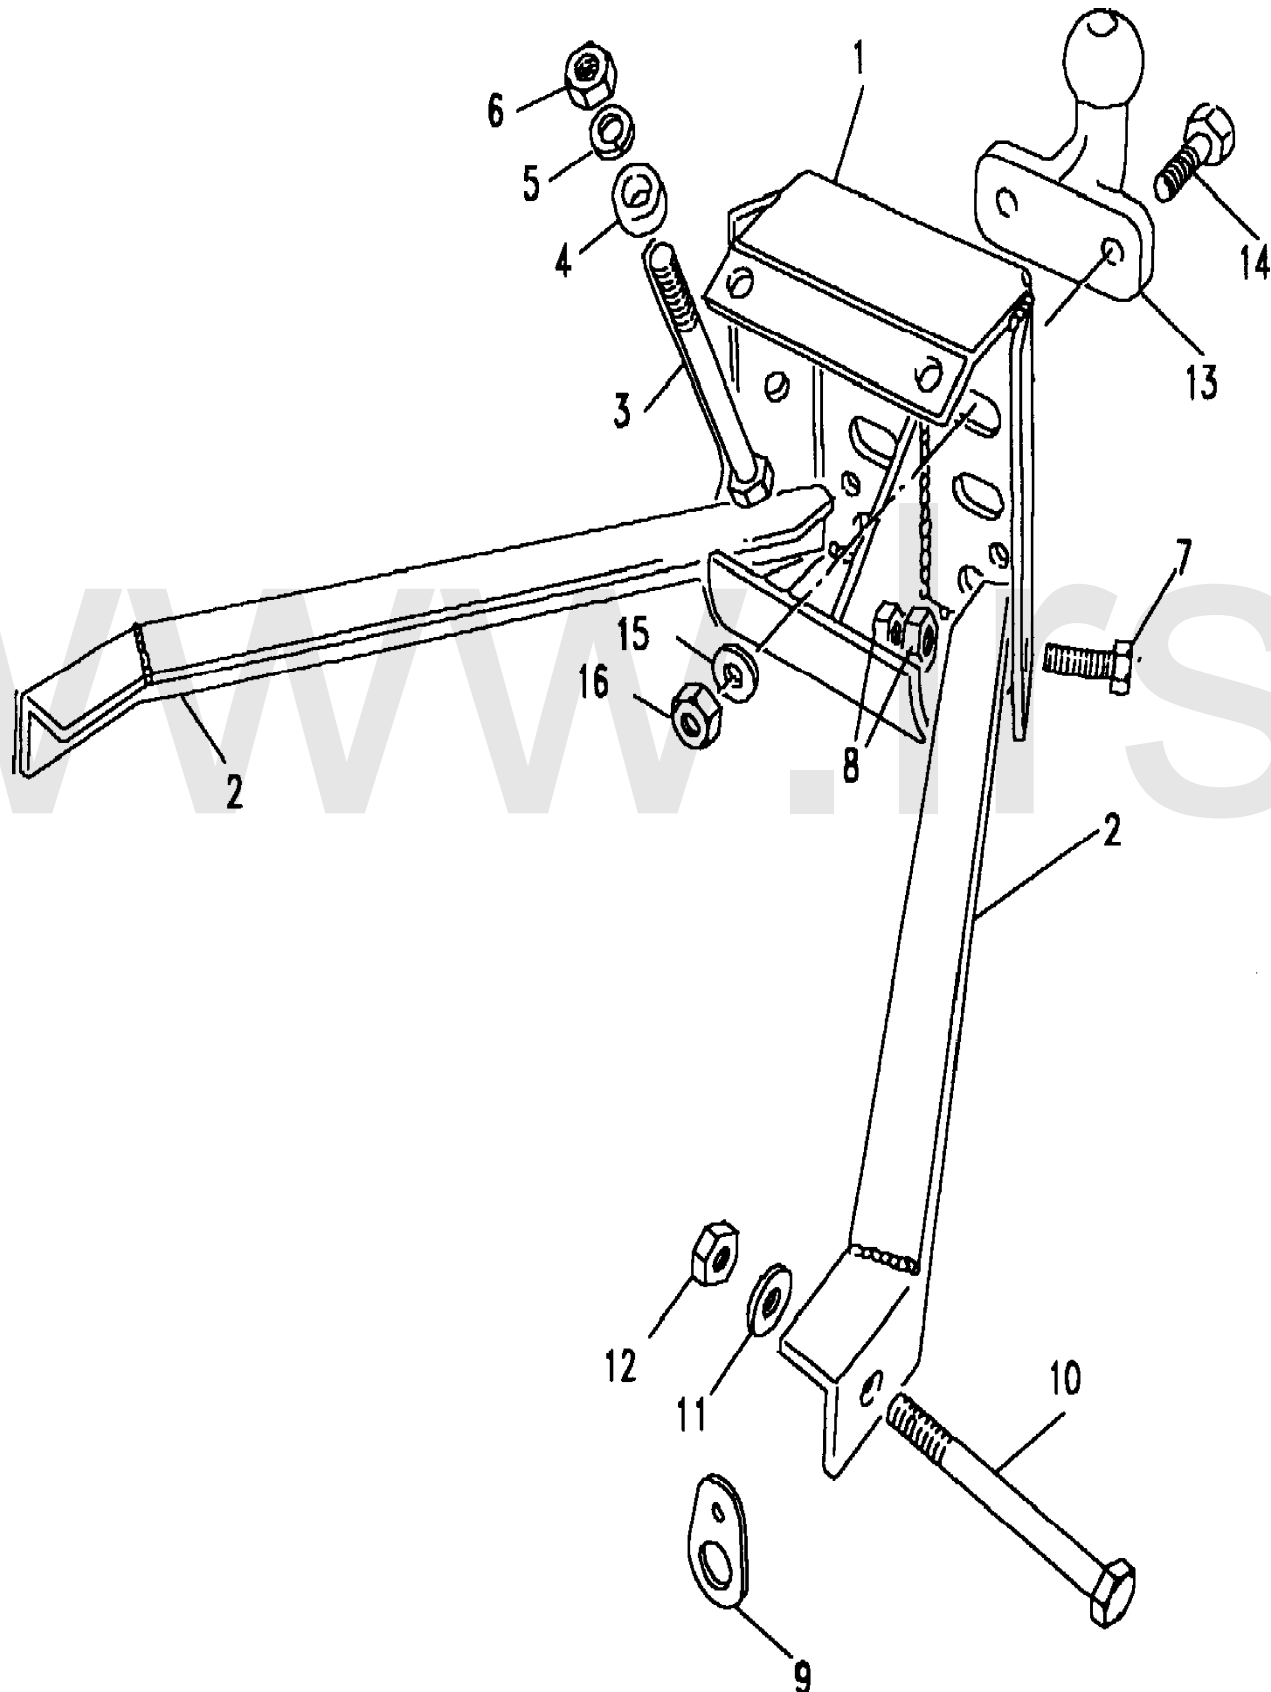

Accessories
Accessories
Towing 2/2

Discovery (FA393361-WA799999)
(CATXCA1A)

Discovery (FA393361-WA799999)

Accessories
Accessories
Towing

Change point - VIN end LA081991

Callout	Name	Application	Remarks & Restrictions	Service No.	Qty
[901]	Pin-towing pintle			STC50492	1
[902]	Plate-tow bar bracket slider	Change point - VIN end LA081880	Sliding	RTC8831 STC50259 STC50259AA	1 1 1
[903]	Tow bar kit	Change point - VIN end LA081880		STC8816 STC8816	1 1
[904]	Socket-accessory power		12 S	STC8875	1
[905]	Ball-towing attachment		50MM	RTC8891AA	1
[906]	Kit-towing	Change point - VIN end LA081880	Also serviced as part of a kit	RTC9499	1
[907]	Socket-electrical towing	Change point - VIN end LA081880	Also serviced as part of a kit, 7 pin-12N	STC4286D	1
[908]	Jaw assembly-towing			RTC8159	1
[909]	Cover-towing attachment ball			STC8114	1