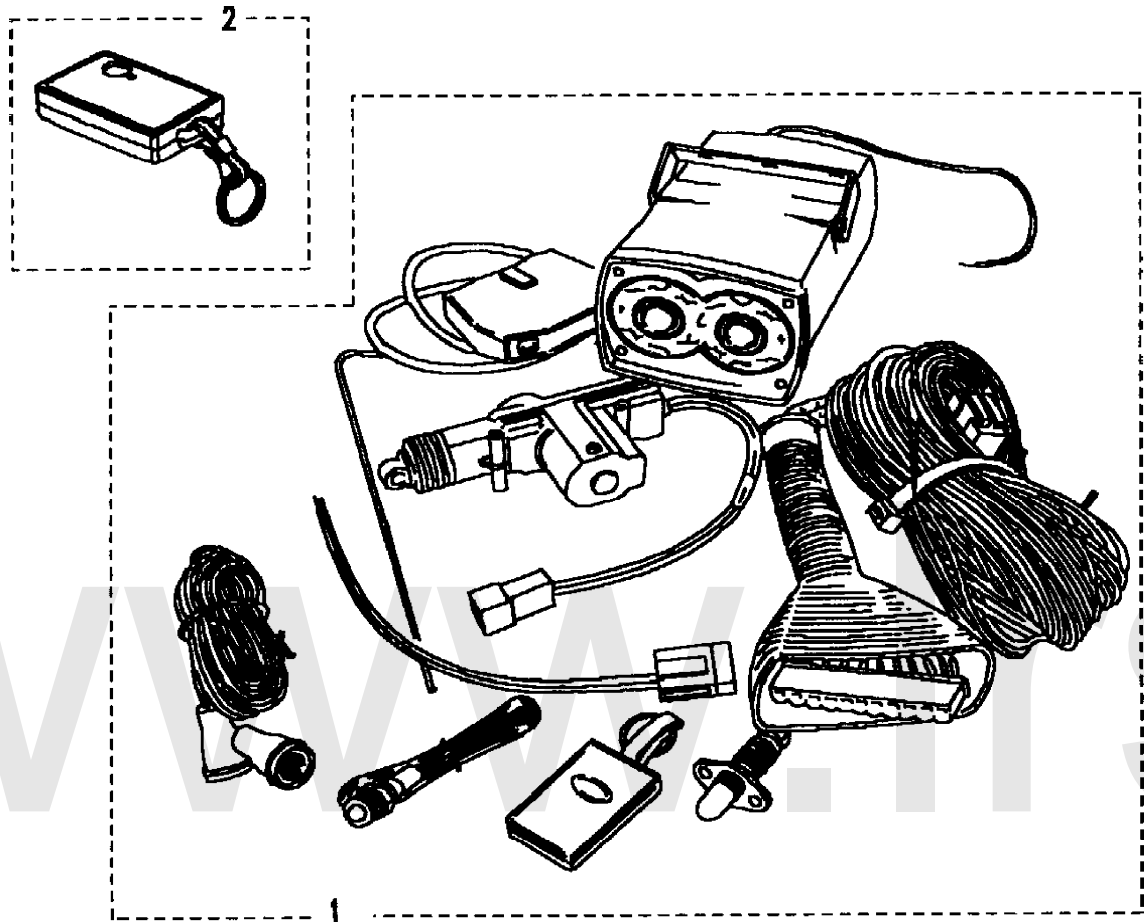

SEP 04

1190

Accessories

Discovery (FA393361-WA799999)

Accessories

Alarm-Non Central Locking 1/1

(CATXMA5A)

1190

SEP 04

Discovery (FA393361-WA799999)

Accessories

Accessories

Alarm-Non Central Locking

Less Central Door Locking

Callout	Name	Application	Remarks & Restrictions	Service No.	Qty
1	Kit burglar alarm			STC8041A	1
2	Control unit burglar alarm	With Anti-Theft Alarm	Type A&B TYPE C Type K	STC8002 STC8003 STC8004	1 1 1
3	Kit-transmitter/ receiver/ interior lamp infra red- central door locking			RTC8893	1

www.service.ru