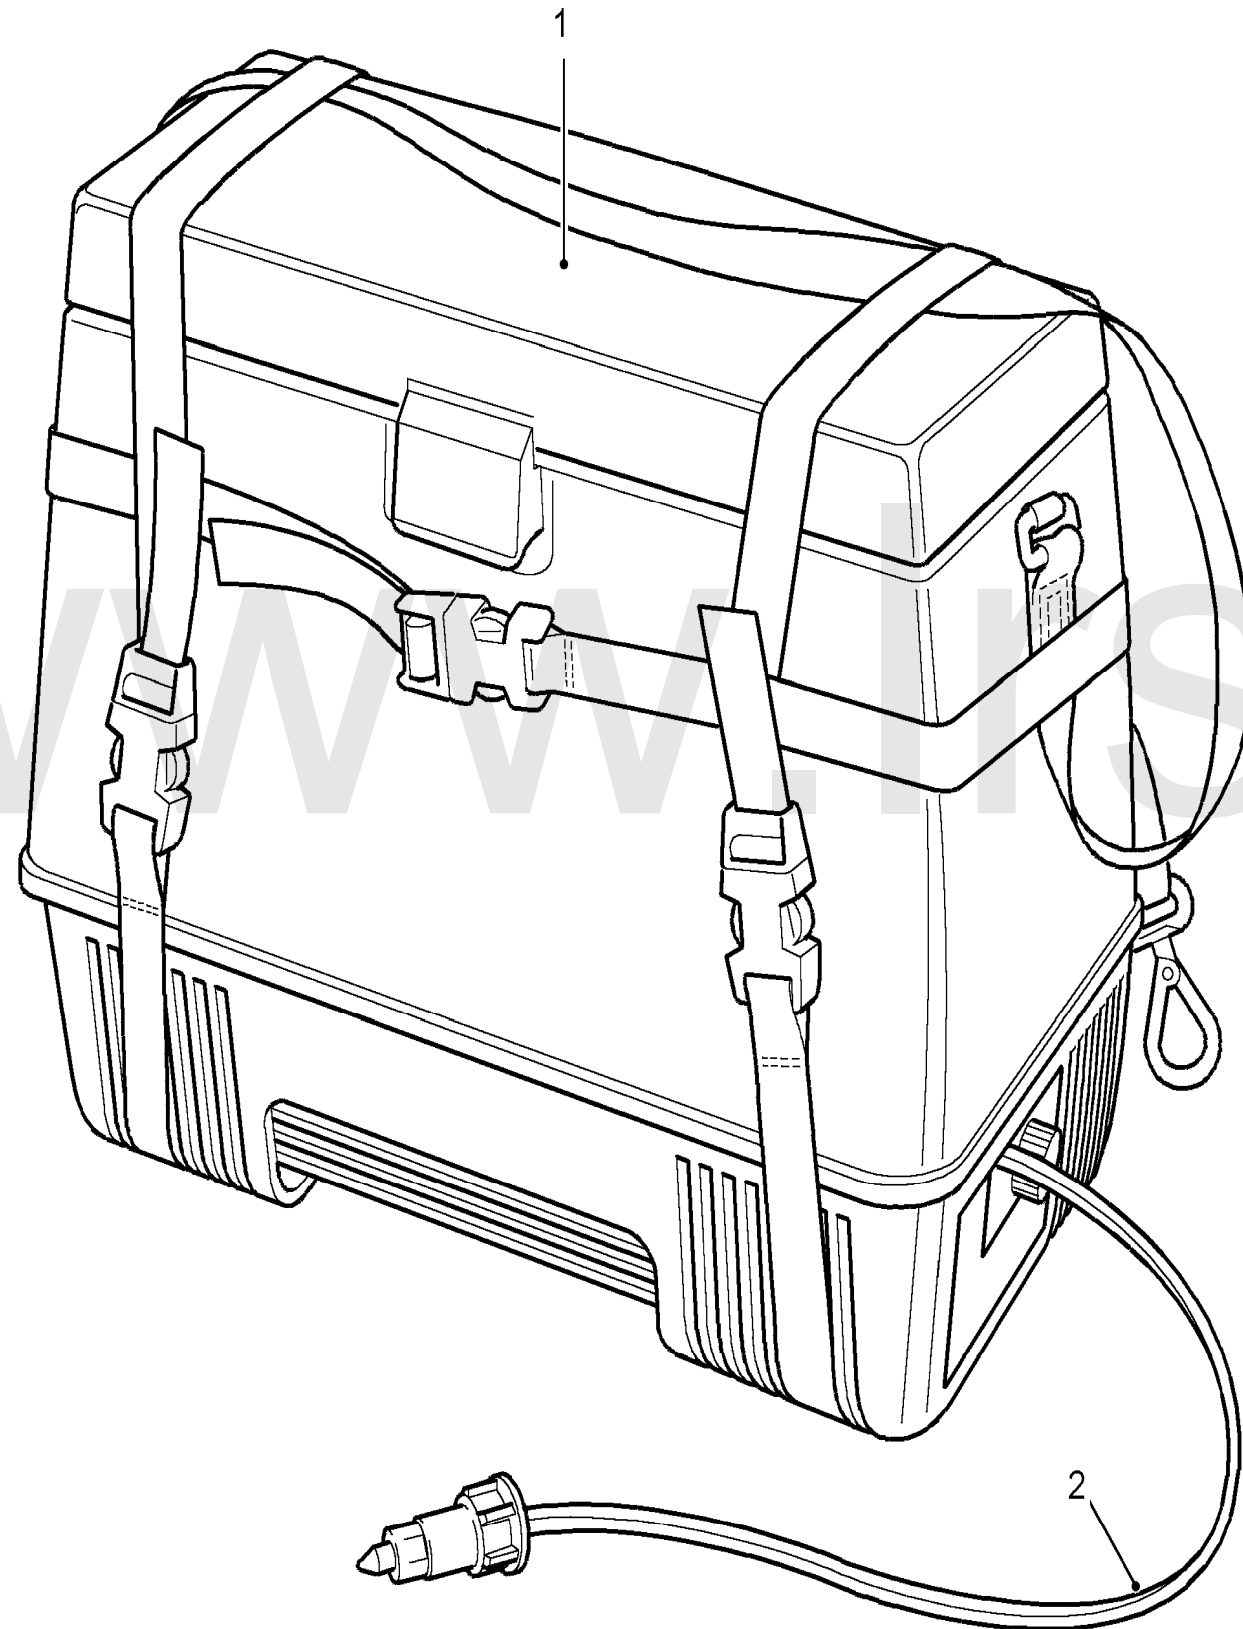

Accessories
Accessories
Refrigerator 1/1

Discovery (FA393361-WA799999)
(CATXMA9B)

CATXMA9B

Discovery (FA393361-WA799999)

Accessories
Accessories
Refrigerator

Callout	Name	Application	Remarks & Restrictions	Service No.	Qty
1	Refrigerator			STC8519 STC8519AA	1 1
2	Socket-accessory power		fridge coolbox twin top coolbox	STC7897 STC7891 STC8427AA	1 1 1
[900]	Refrigerator			STC8519AB	1
[901]	Coolbox		20 litre 20 litre 20 litre	STC7809AB STC7809 STC7809AA	1 1 1
[902]	Transformer-mains		240v to 12v	STC7814	1

www.service.ru