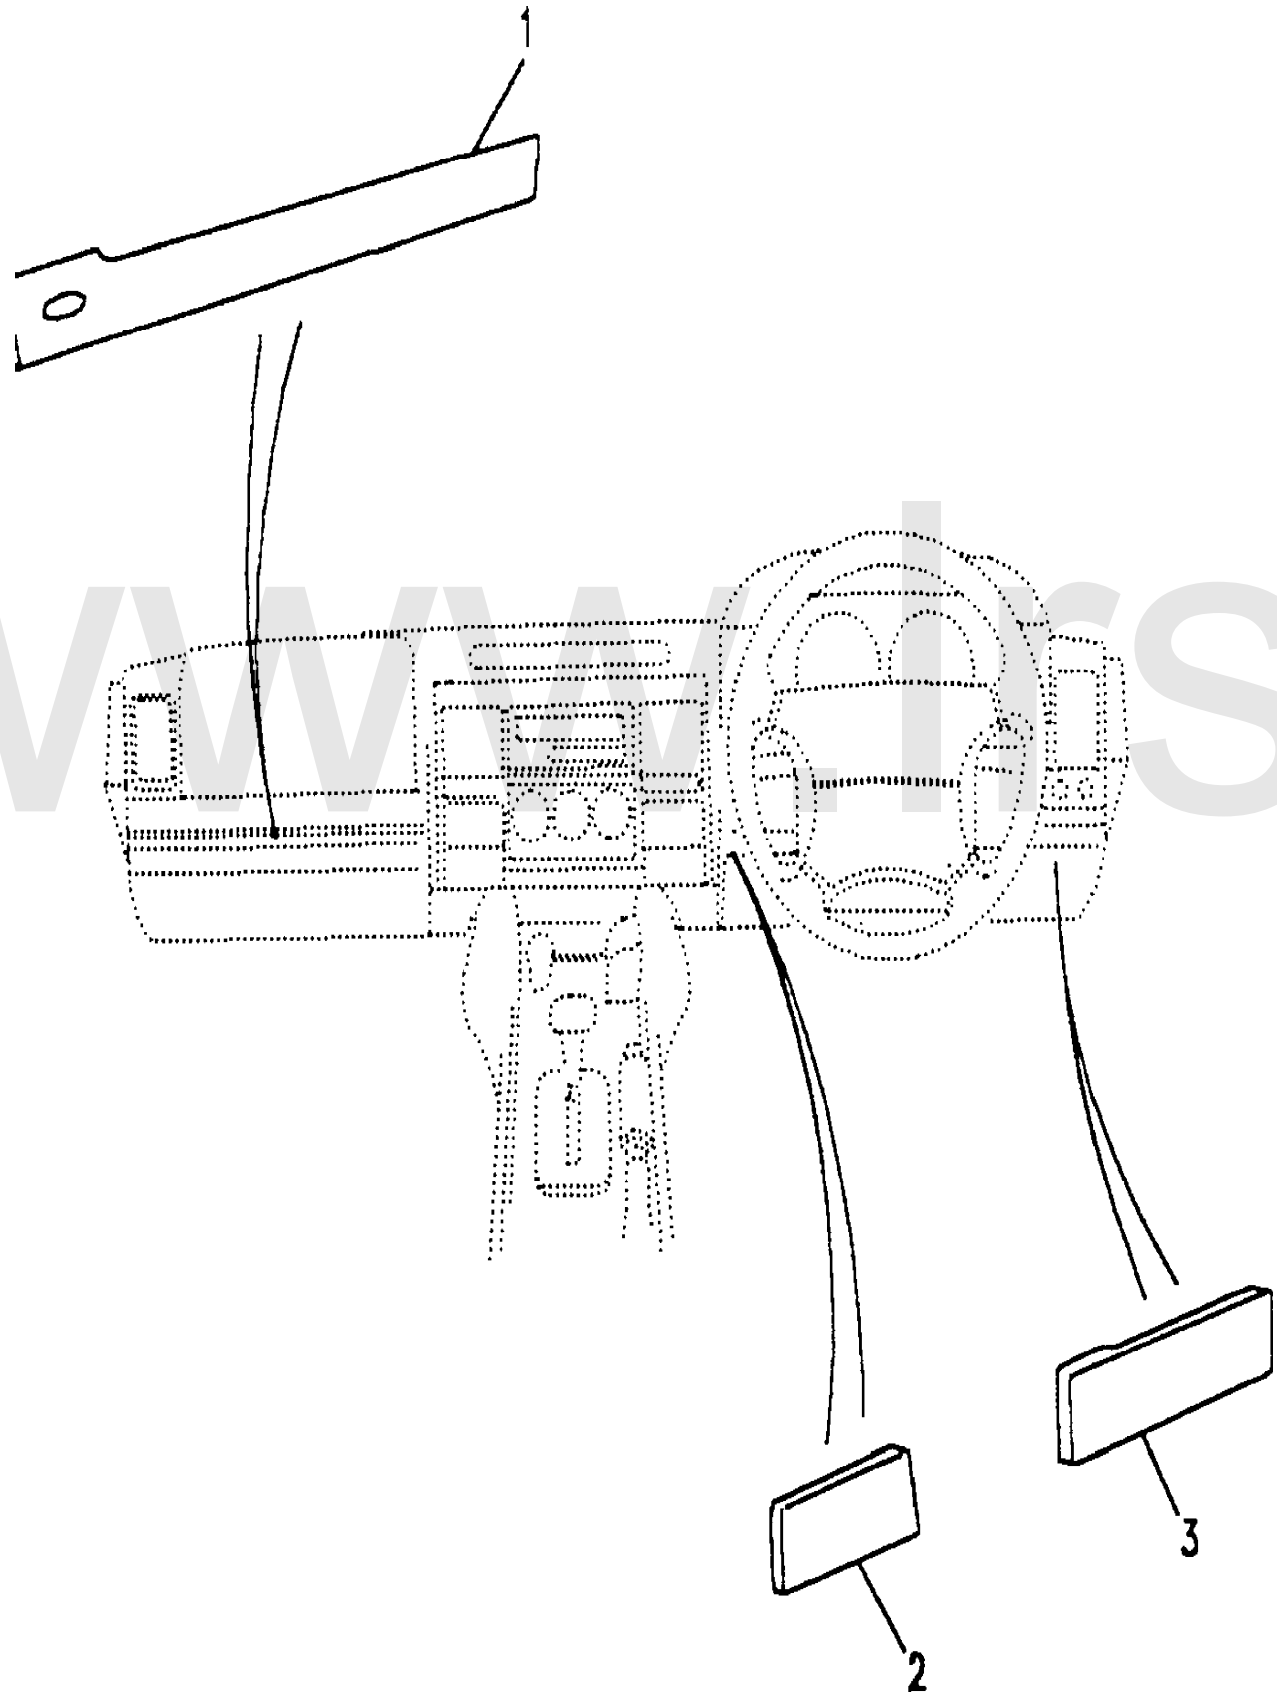

Discovery (FA393361-WA799999)
(CAVXAC1A)

1250

SEP 04

Discovery (FA393361-WA799999)

Special Vehicle Options
SVO Options
Wood Trim-Arden LE

Callout	Name	Application	Remarks & Restrictions	Service No.	Qty
1	Capping-wood-facia	(+)"GB", Arden		STC7337	1
2	Capping-wood-facia	(+)"GB", Arden	Driver, Side, LH	STC7338	1
3	Capping-wood-facia	(+)"GB", Arden	RH, Driver, Side	STC7339	1